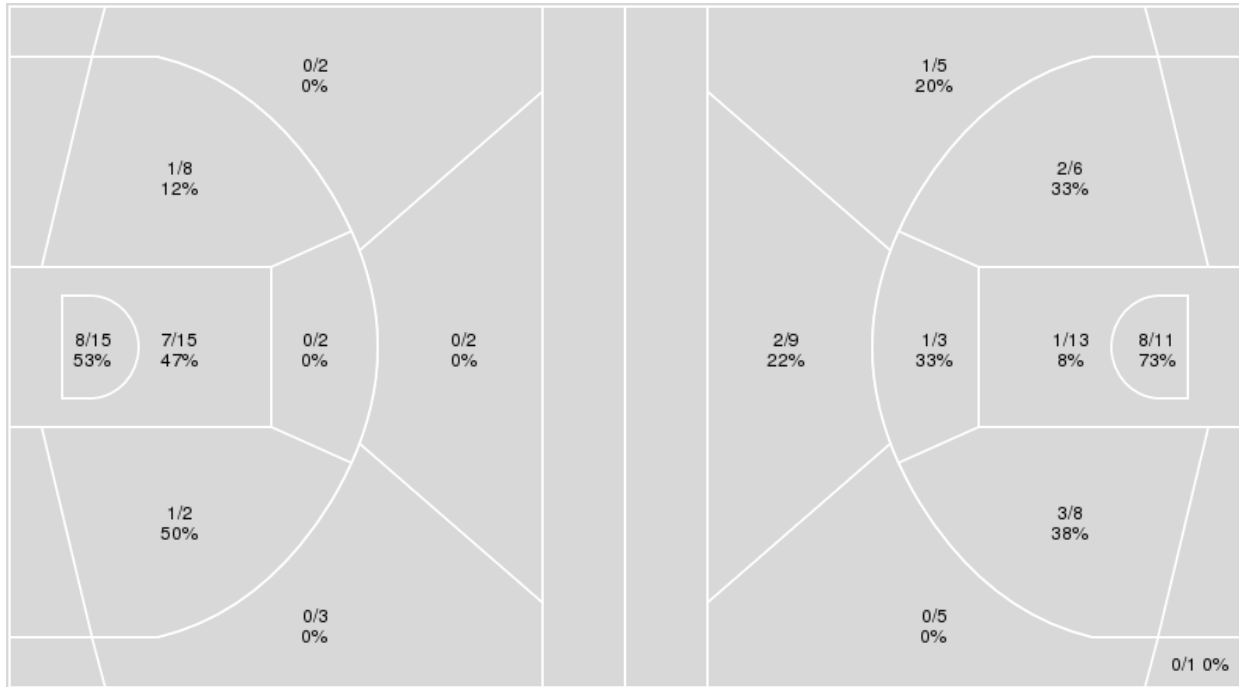

Officials: Tiara Cruse, Edward Sidlasky, Saif Esho

{ Players => 0, 1, 2, 4, 5, 11, 14, 15, 20, 21, 22, 25, 33; } FG Types => All; Results => All;

{ Players => 0, 1, 2, 3, 4, 5, 10, 11, 12, 15, 21, 22, 23, 24, 25; } FG Types => All; Results => All;

Notre Dame

Mississippi St.

Notre Dame	M/A	%
Field Goals	17/49	35
2 Points	17/42	40
3 Points	0/7	0
Free Throws	19/31	61

Mississippi St.	M/A	%
Field Goals	18/61	30
2 Points	15/41	37
3 Points	3/20	15
Free Throws	9/16	56