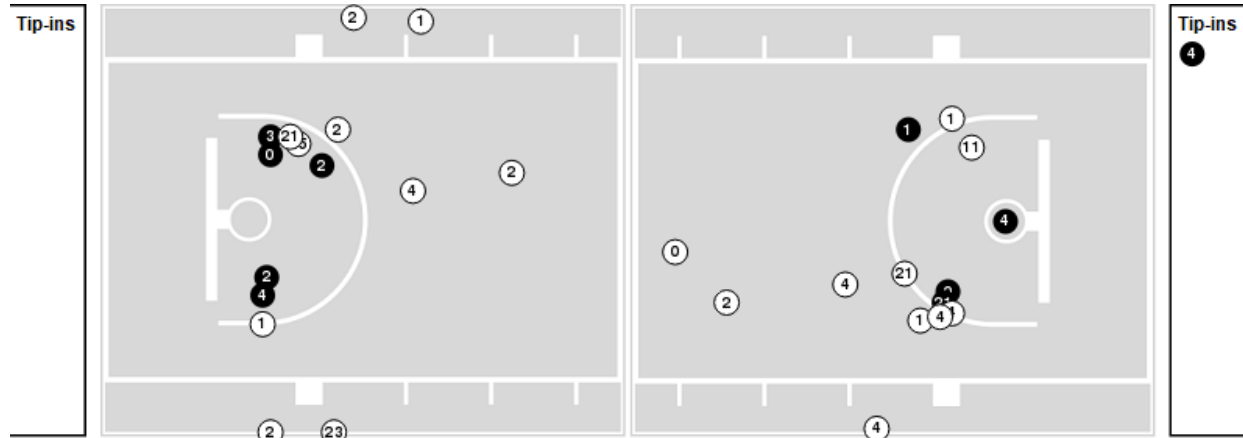

Blow Up Chart

● Made ○ Missed N - Player Number

Mississippi St.	M/A	%
Field Goals	18/61	30
2 Points	15/41	37
3 Points	3/20	15
Free Throws	9/16	56

Mississippi St.	M/A	%
Points in the Paint	18 (9 / 24)	38
Fast Break Points	5 (2/6)	33
Second Chance Points	6 (3/8)	38
Effective FG%	32