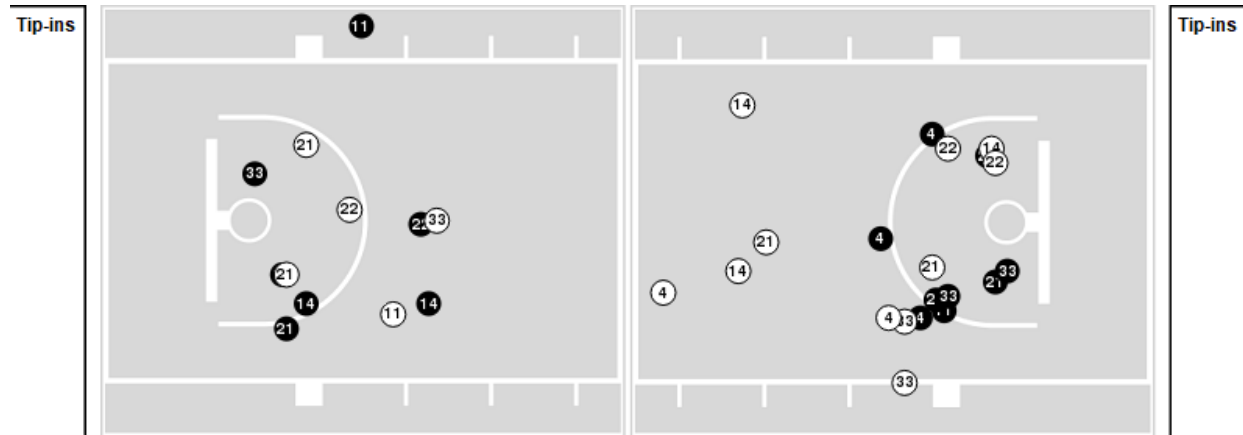

Blow Up Chart

● Made   ○ Missed   N - Player Number

Notre Dame	M/A	%
Field Goals	17/49	35
2 Points	17/42	40
3 Points	0/7	0
Free Throws	19/31	61

Notre Dame	M/A	%
Points in the Paint	30 (15 / 30)	50
Fast Break Points	3 (2/5)	40
Second Chance Points	13 (9/14)	64
Effective FG%	35