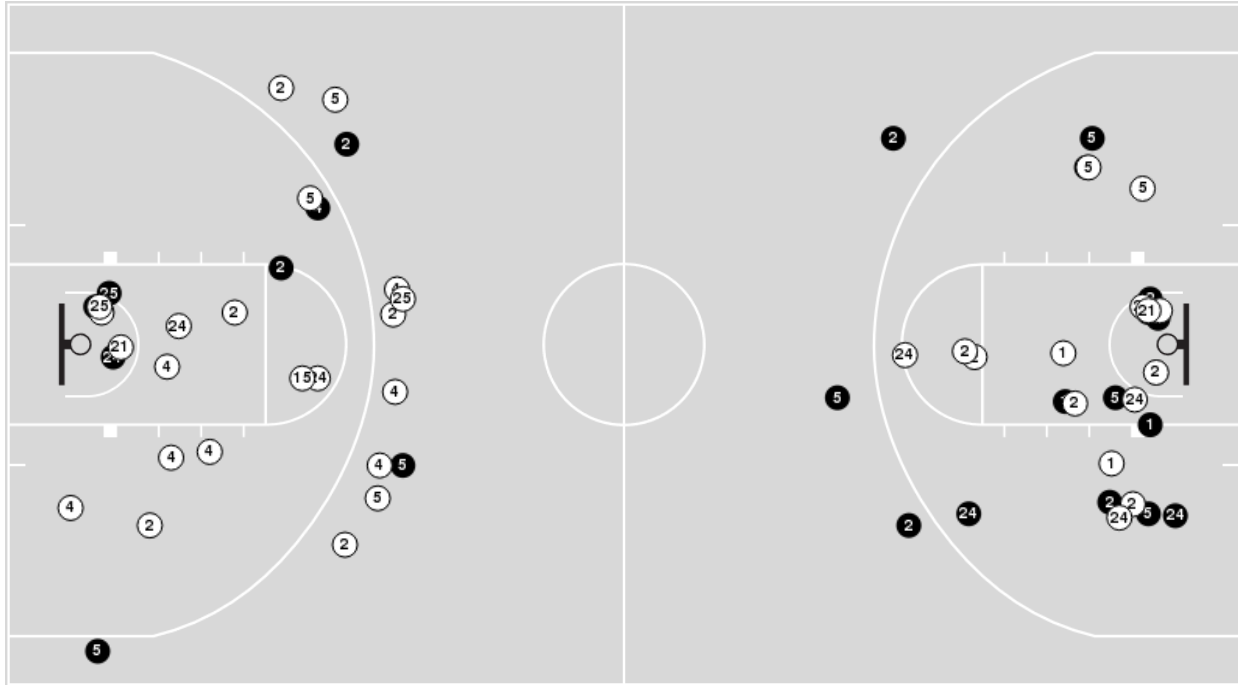

Officials: Angelica Suffren, Bruce Morris, Daryl Humphrey

Players => 00, 1, 2, 3, 4, 5, 10, 11, 12, 15, 21, 22, 24, 25FG Types=>AllResults=>All

Syracuse

All Field Goals