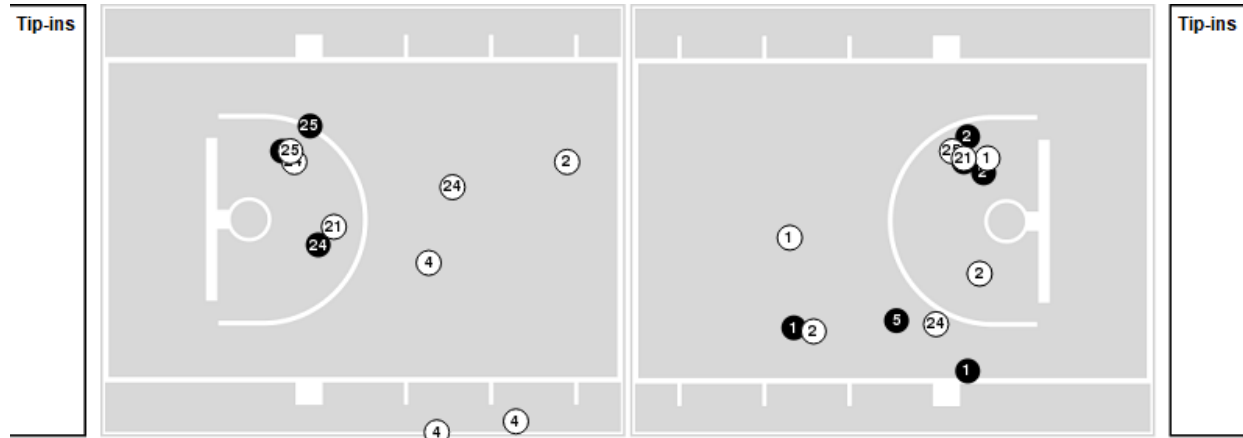

**Officials:** Angelica Suffren, Bruce Morris, Daryl Humphrey

Players => 00, 1, 2, 3, 4, 5, 10, 11, 12, 15, 21, 22, 24, 25FG Types=>AllResults=>All

**Syracuse**

**All Field Goals**

**Blow Up Chart**

● Made ○ Missed N - Player Number