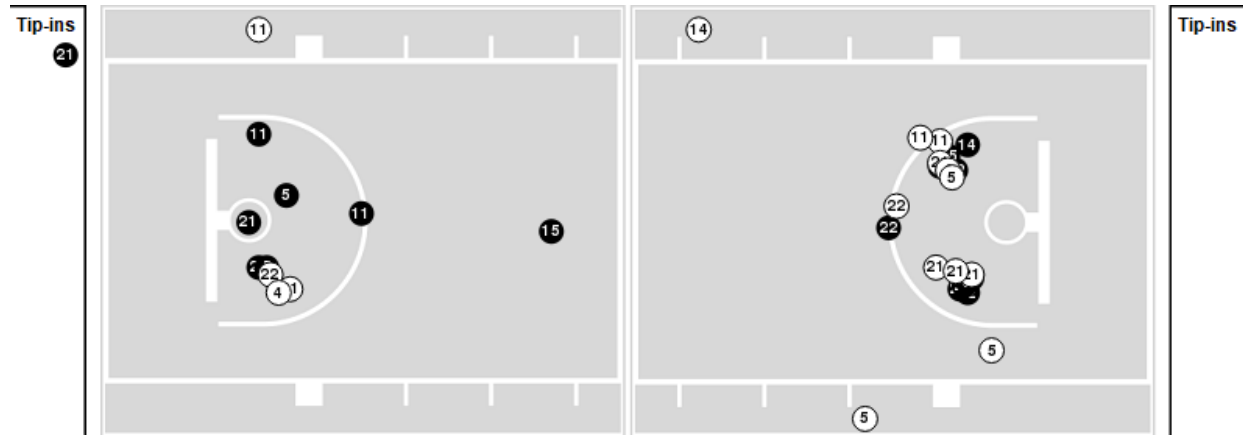

Blow Up Chart

● Made ○ Missed N - Player Number

Notre Dame	M/A	%
Field Goals	25/54	46
2 Points	22/43	51
3 Points	3/11	27
Free Throws	20/30	67

Notre Dame	M/A	%
Points in the Paint	34 (17 / 30)	57
Fast Break Points	12 (8/9)	89
Second Chance Points	15 (9/12)	75
Effective FG%	49