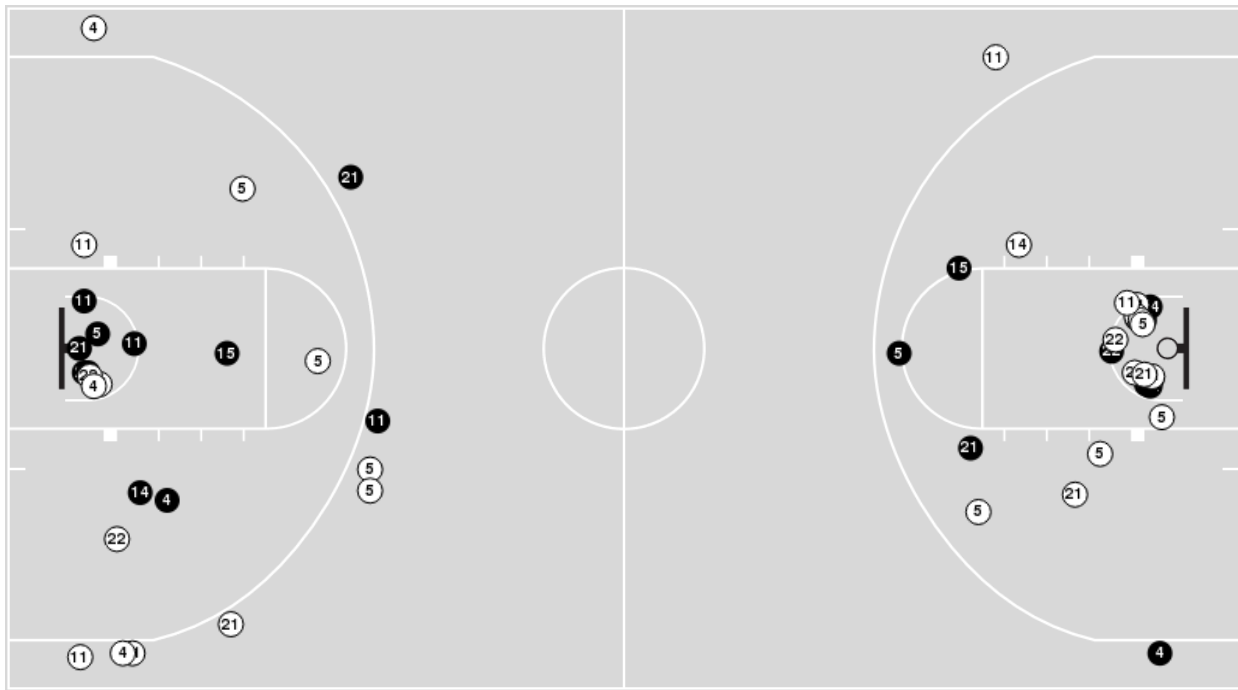

Officials: Angelica Suffren, Bruce Morris, Daryl Humphrey

Players => 0, 1, 2, 4, 5, 11, 14, 15, 20, 21, 22, 25, 33FG Types=>AllResults=>All

Notre Dame

All Field Goals