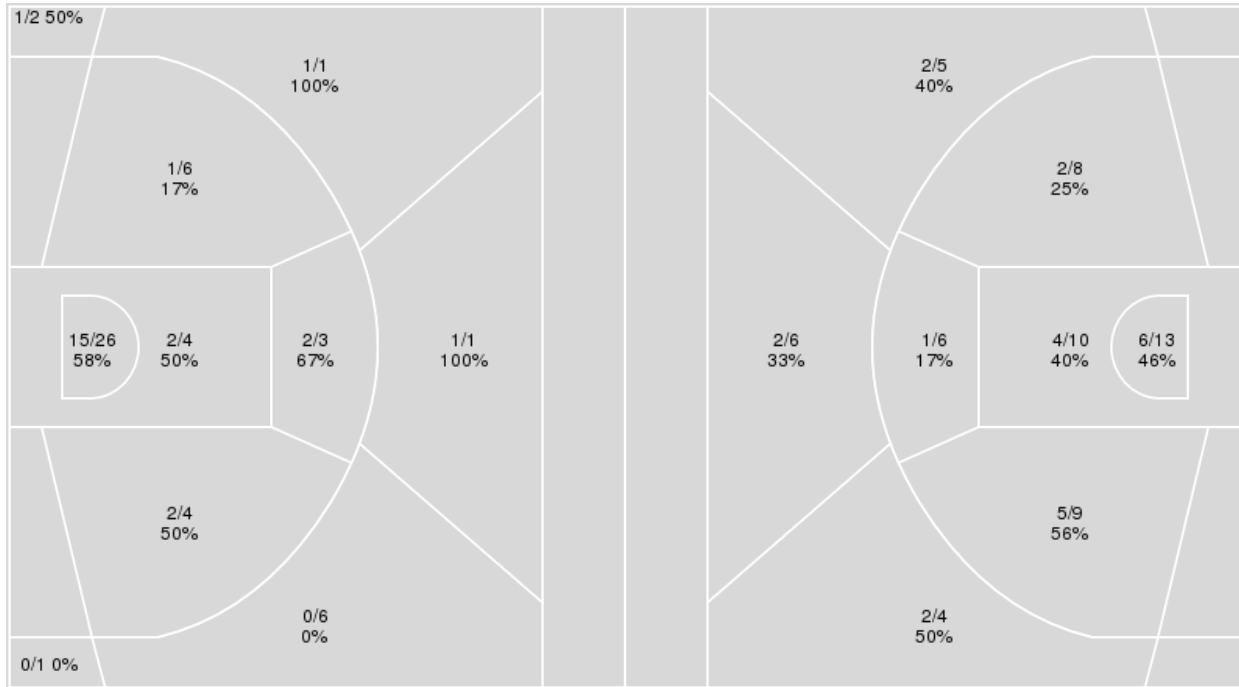

Officials: Angelica Suffren, Bruce Morris, Daryl Humphrey

{ Players => 0, 1, 2, 4, 5, 11, 14, 15, 20, 21, 22, 25, 33; } FG Types => All; Results => All;

{ Players => 00, 1, 2, 3, 4, 5, 10, 11, 12, 15, 21, 22, 24, 25; } FG Types => All; Results => All;

Notre Dame

Syracuse

Notre Dame	M/A	%
Field Goals	25/54	46
2 Points	22/43	51
3 Points	3/11	27
Free Throws	20/30	67

Syracuse	M/A	%
Field Goals	24/61	39
2 Points	18/46	39
3 Points	6/15	40
Free Throws	10/13	77