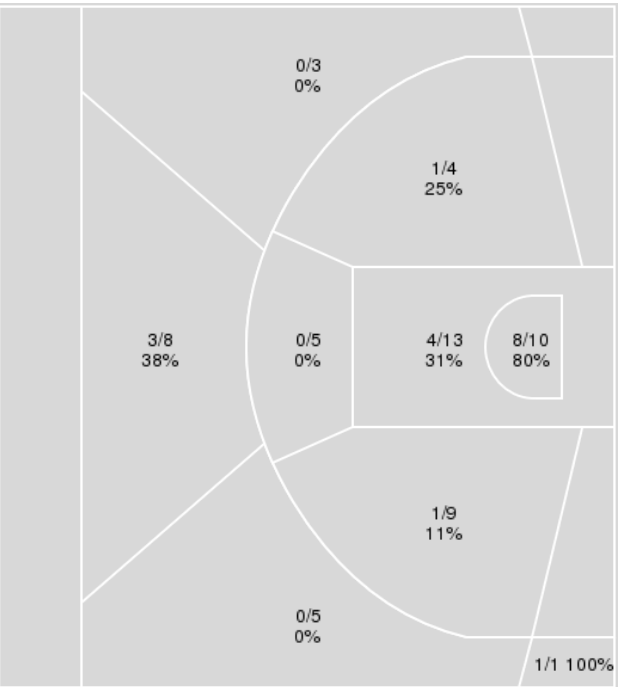

Wake Forest at Notre Dame

01/12/23 Purcell Pavilion at the Joyce Center, Notre Dame, Ind.
2022-23 Women's Basketball

Game Time: 7:00 PM
Game Duration: 1:41
Attendance: 4,319

Officials: Carla Fountain, Bryan Brunette, Mark Resch

{ Players => 0, 1, 2, 4, 5, 11, 14, 15, 20, 21, 22, 25, 33; } FG Types => All; Results => All;

{ Players => 0, 2, 3, 4, 5, 11, 12, 13, 14, 20, 21, 24, 25, 32; } FG Types => All; Results => All;

Notre Dame

Wake Forest

Notre Dame	M/A	%
Field Goals	32/59	54
2 Points	28/43	65
3 Points	4/16	25
Free Throws	18/25	72

Wake Forest	M/A	%
Field Goals	18/58	31
2 Points	14/41	34
3 Points	4/17	24
Free Throws	7/10	70