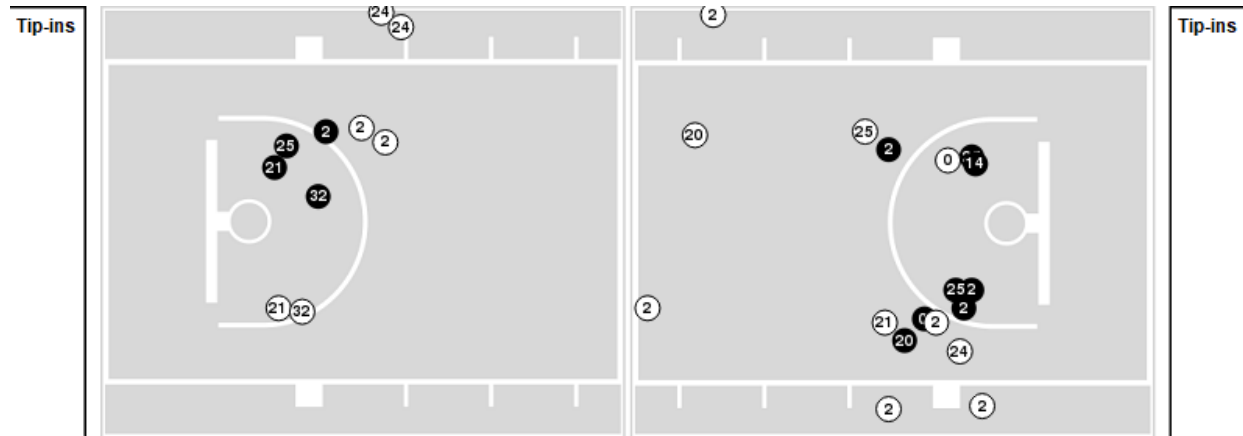

Blow Up Chart

N Made   **O** Missed   N - Player Number

Wake Forest	M/A	%
Field Goals	18/58	31
2 Points	14/41	34
3 Points	4/17	24
Free Throws	7/10	70

Wake Forest	M/A	%
Points in the Paint	24 (12 / 23)	52
Fast Break Points	6 (3/3)	100
Second Chance Points	7 (4/6)	67
Effective FG%	34