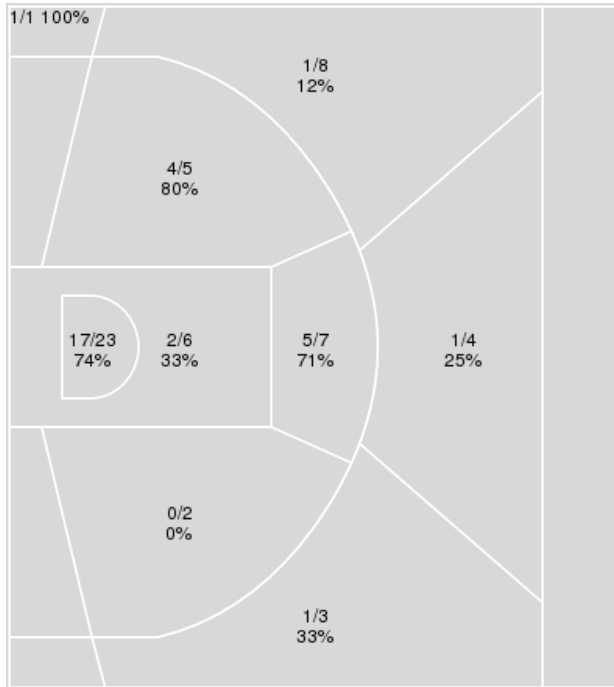

Wake Forest at Notre Dame

01/12/23 Purcell Pavilion at the Joyce Center, Notre Dame, Ind.
2022-23 Women's Basketball

Game Time: 7:00 PM
Game Duration: 1:41
Attendance: 4,319

Officials: Carla Fountain, Bryan Brunette, Mark Resch

{ Players => 0, 1, 2, 4, 5, 11, 14, 15, 20, 21, 22, 25, 33; } FG Types => All; Results => All;

{ Players => 0, 2, 3, 4, 5, 11, 12, 13, 14, 20, 21, 24, 25, 32; } FG Types => All; Results => All;

Notre Dame

Wake Forest

Notre Dame	M/A	%
Field Goals	32/59	54
2 Points	28/43	65
3 Points	4/16	25
Free Throws	18/25	72

Wake Forest	M/A	%
Field Goals	18/58	31
2 Points	14/41	34
3 Points	4/17	24
Free Throws	7/10	70