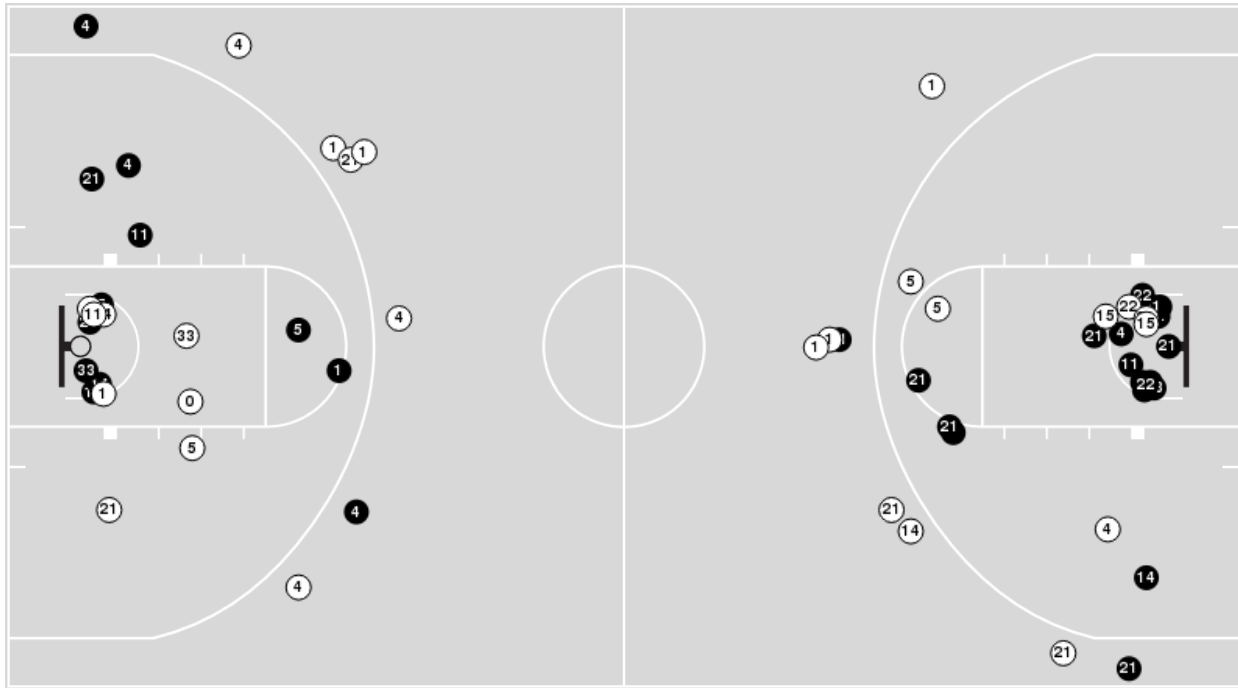

Official Basketball Shot Chart - Final
Wake Forest at Notre Dame

01/12/23 Purcell Pavilion at the Joyce Center, Notre Dame, Ind.
2022-23 Women's Basketball

Game Time: 7:00 PM
Game Duration: 1:41
Attendance: 4,319

Officials: Carla Fountain, Bryan Brunette, Mark Resch

Players => 0, 1, 2, 4, 5, 11, 14, 15, 20, 21, 22, 25, 33FG Types=>AllResults=>All

Notre Dame

All Field Goals