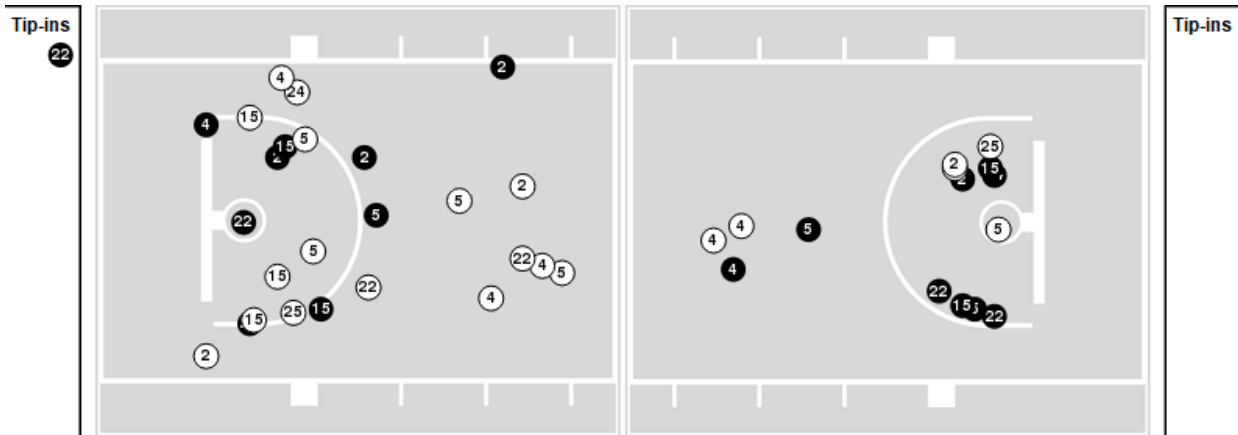

Blow Up Chart

● Made ○ Missed N - Player Number

Syracuse	M/A	%
Field Goals	24/67	36
2 Points	20/46	43
3 Points	4/21	19
Free Throws	4/9	44

Syracuse	M/A	%
Points in the Paint	34 (17 / 39)	44
Fast Break Points	5 (3/3)	100
Second Chance Points	9 (4/13)	31
Effective FG%	39