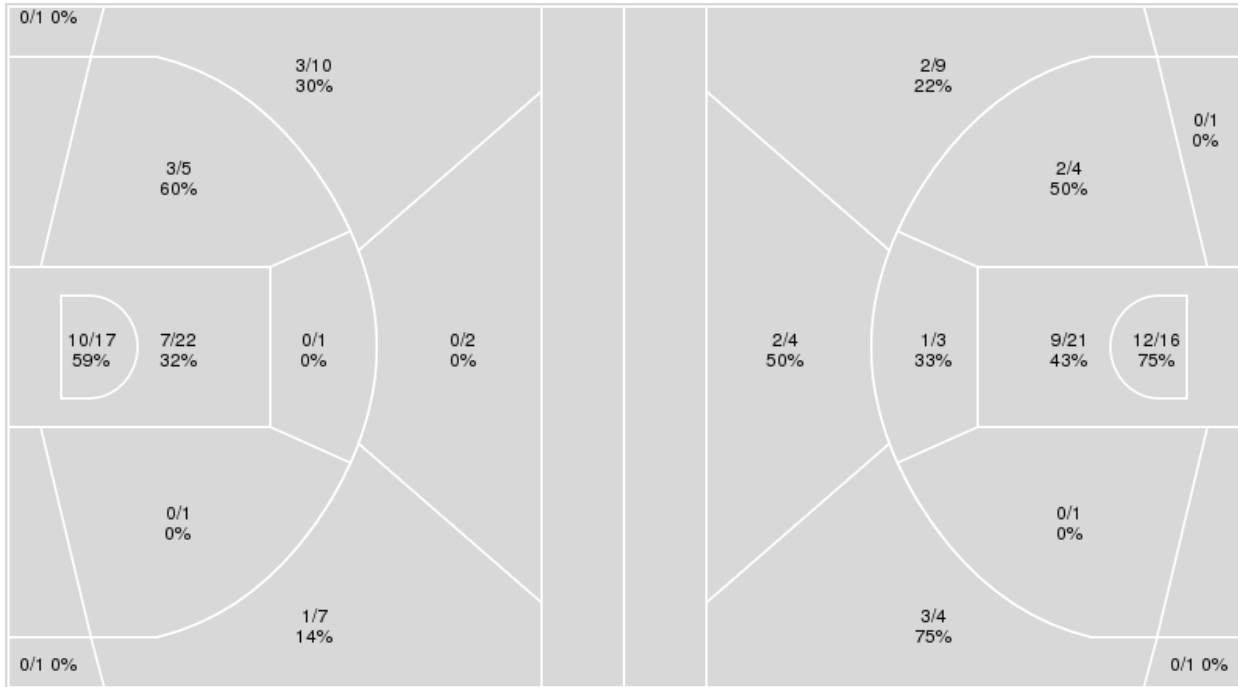

Syracuse

Notre Dame

Syracuse	M/A	%
Field Goals	24/67	36
2 Points	20/46	43
3 Points	4/21	19
Free Throws	4/9	44

Notre Dame	M/A	%
Field Goals	31/64	48
2 Points	24/46	52
3 Points	7/18	39
Free Throws	3/5	60

Notre Dame at Syracuse