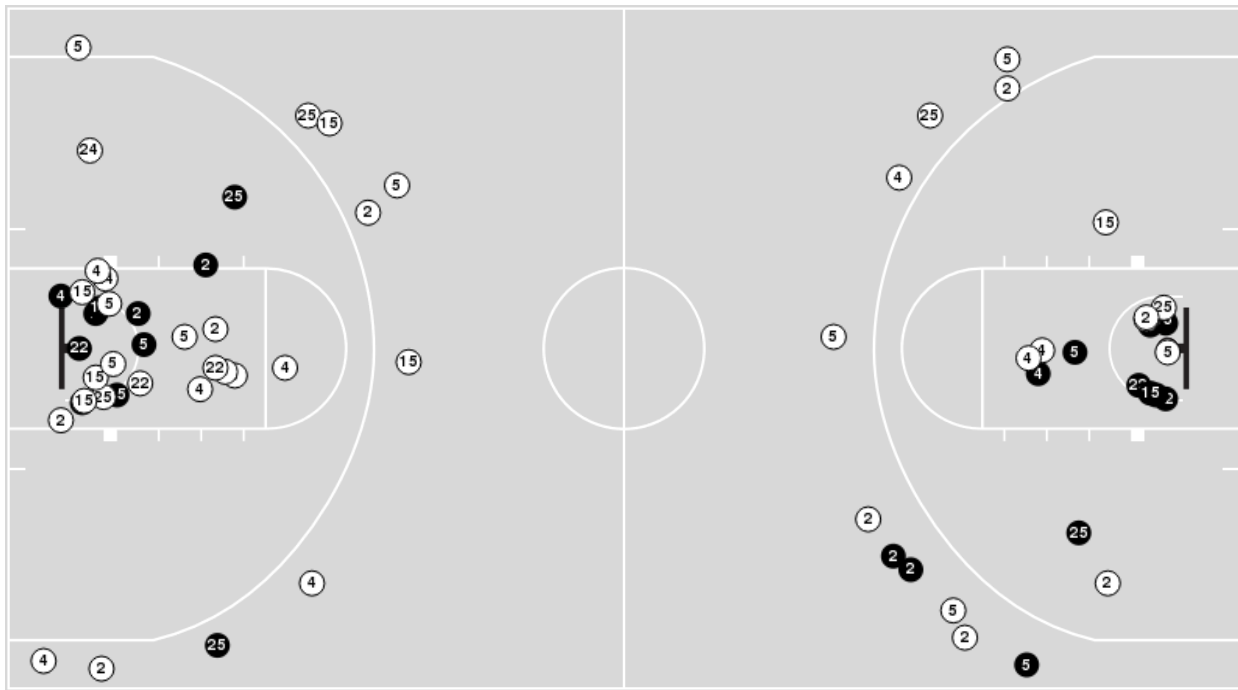

Officials: Denise Brooks, Thomas Danaher, Kevin Sparrock

Players => 00, 1, 2, 3, 4, 5, 10, 11, 12, 15, 21, 22, 24, 25FG Types=>AllResults=>All

Syracuse

All Field Goals