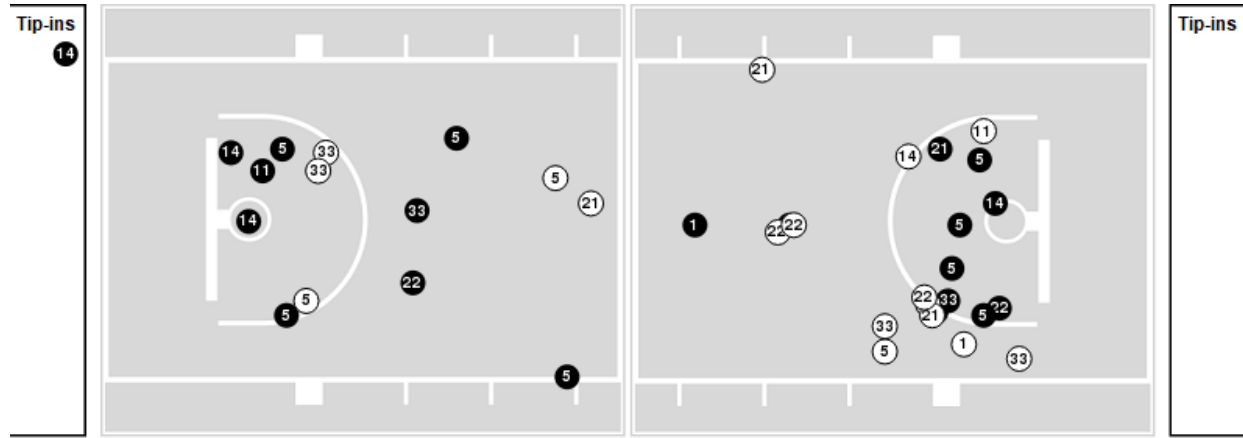

Blow Up Chart

● Made ○ Missed N - Player Number

Notre Dame	M/A	%
Field Goals	31/64	48
2 Points	24/46	52
3 Points	7/18	39
Free Throws	3/5	60

Notre Dame	M/A	%
Points in the Paint	42 (21 / 37)	57
Fast Break Points	13 (6/6)	100
Second Chance Points	9 (5/8)	63
Effective FG%	54