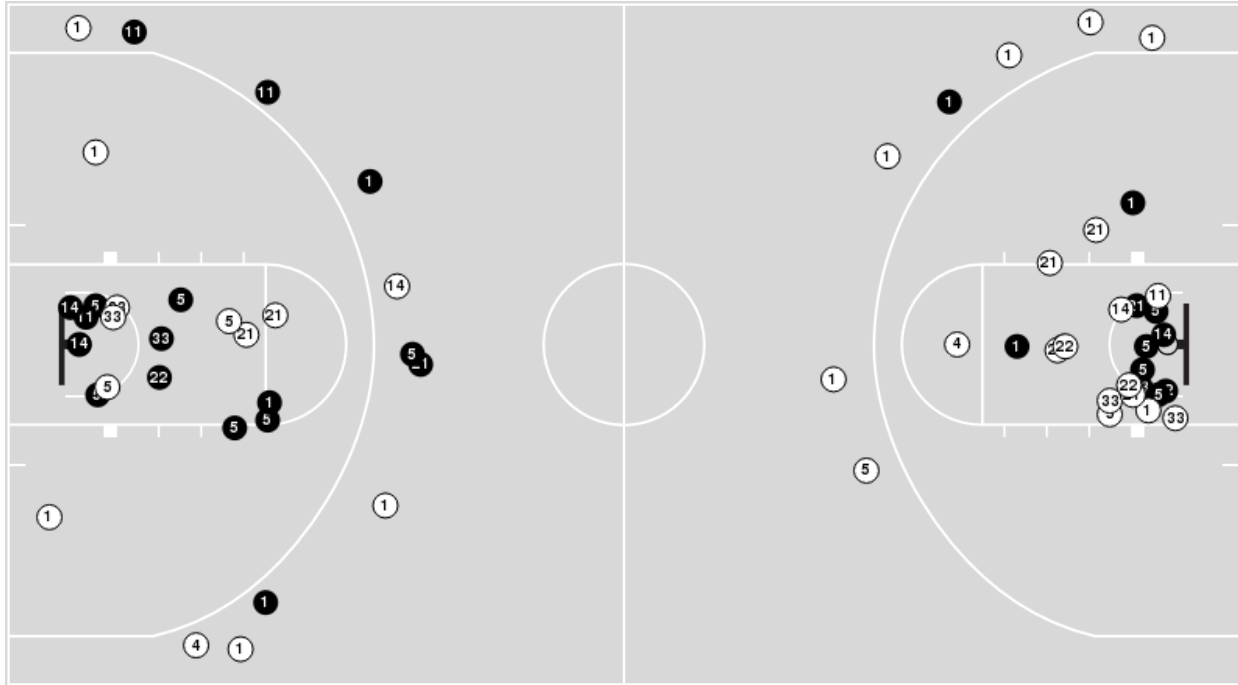

Officials: Denise Brooks, Thomas Danaher, Kevin Sparrock

Players => AllFG Types=>AllResults=>All
Notre Dame

All Field Goals