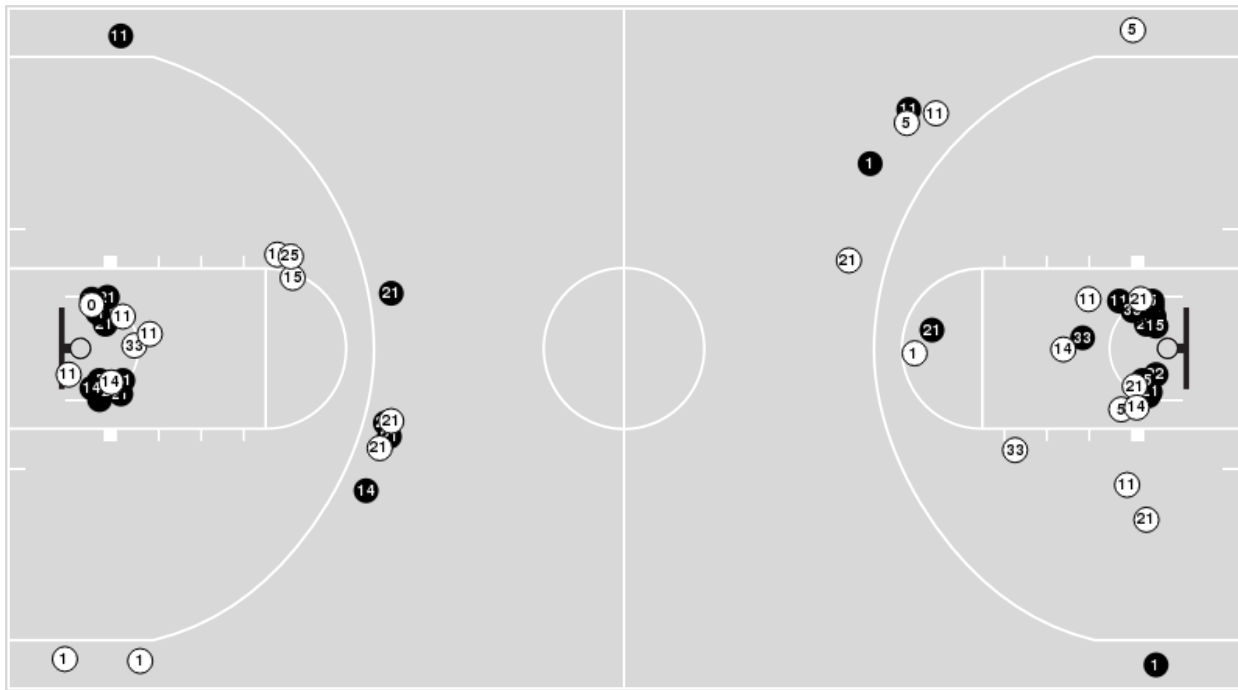

Official Basketball Shot Chart - Final
Western Mich. at Notre Dame

12/21/22 Purcell Pavilion at the Joyce Center, Notre Dame, Ind.
2022-23 Women's Basketball

Game Time: 12:00 PM
Game Duration: 1:43
Attendance: 4,772

Officials: Jules Gallien, Linda Miles, Bobby Ray

Players => 0, 1, 2, 5, 11, 14, 15, 20, 21, 22, 25, 33FG Types=>AllResults=>All

Notre Dame

All Field Goals