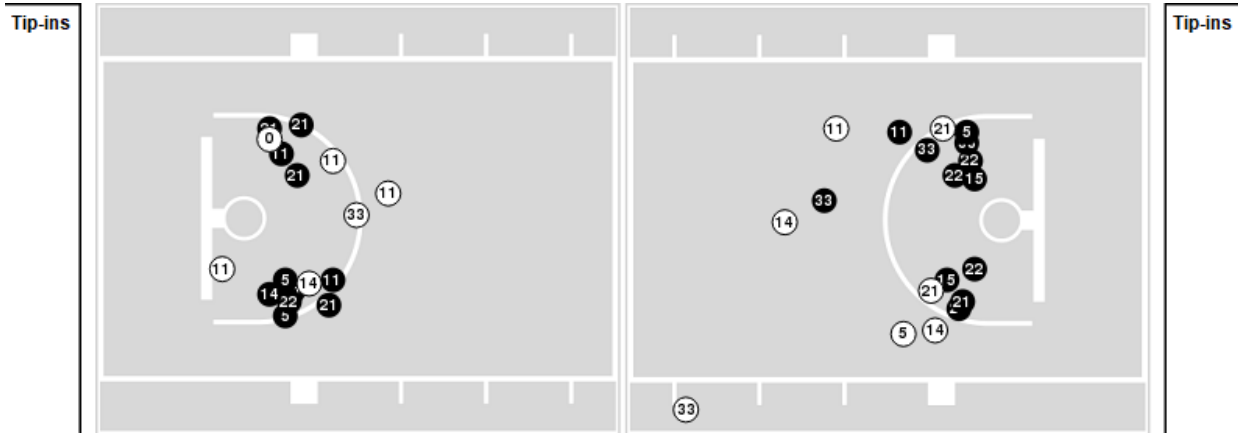

Blow Up Chart

● Made   ○ Missed   N - Player Number

Notre Dame	M/A	%
Field Goals	33/60	55
2 Points	25/44	57
3 Points	8/16	50
Free Throws	11/14	79

Notre Dame	M/A	%
Points in the Paint	48 (24 / 36)	67
Fast Break Points	16 (10/10)	100
Second Chance Points	13 (7/9)	78
Effective FG%	62