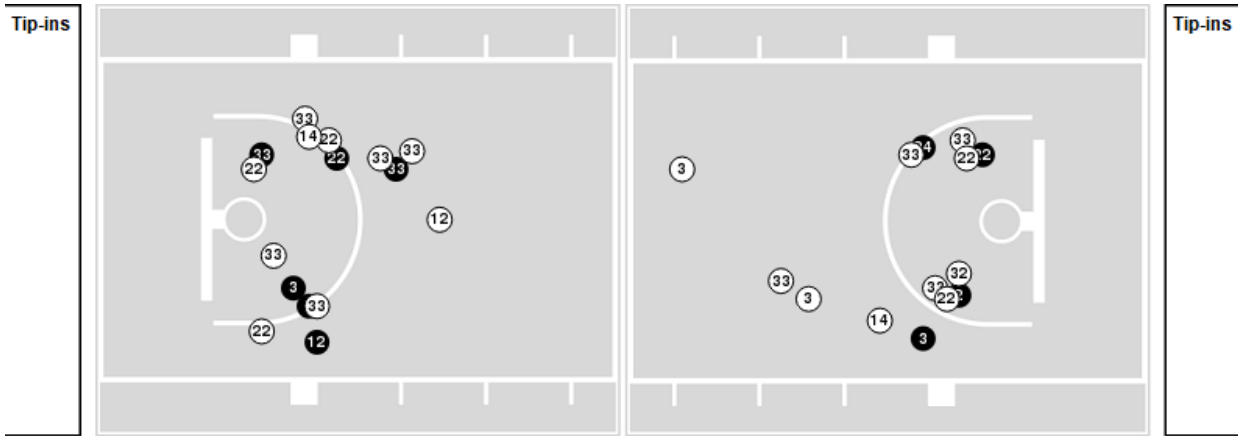

Blow Up Chart

● Made   ○ Missed   N - Player Number

Western Mich.	M/A	%
Field Goals	21/57	37
2 Points	13/34	38
3 Points	8/23	35
Free Throws	7/14	50

Western Mich.	M/A	%
Points in the Paint	20 (10 / 30)	33
Fast Break Points	3 (1/3)	33
Second Chance Points	0 (0/3)	0
Effective FG%	44