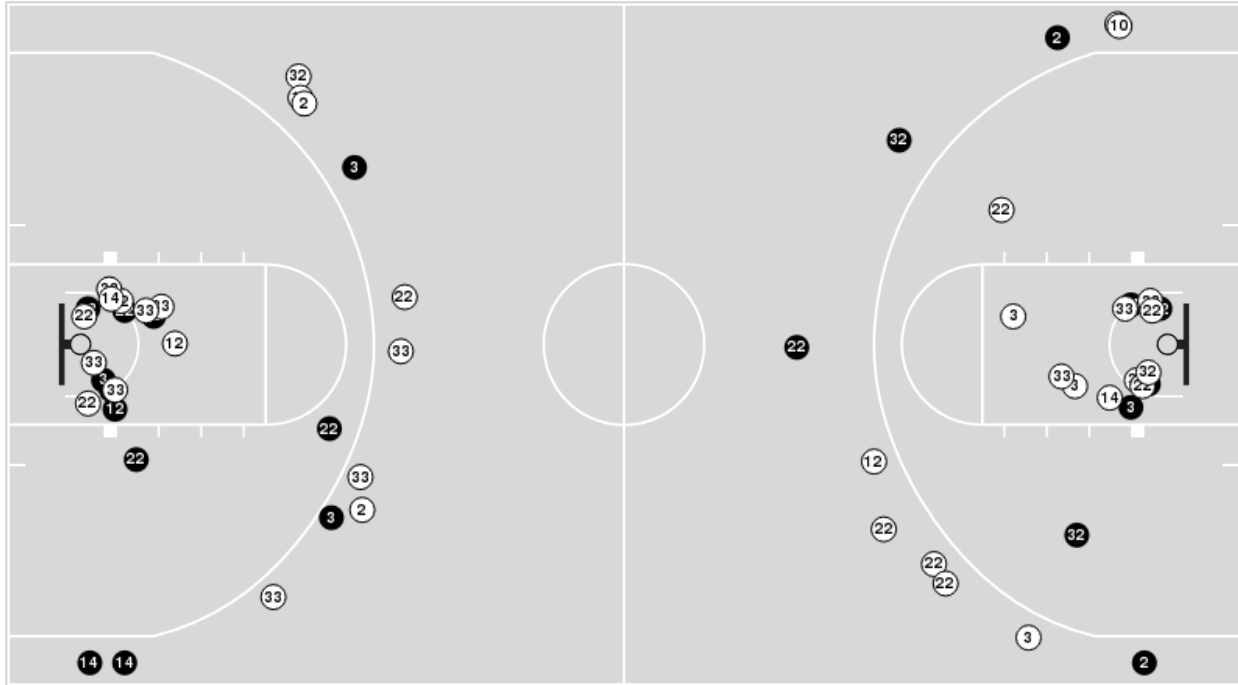

Players => 2, 3, 4, 5, 10, 11, 12, 13, 14, 15, 22, 24, 32, 33FG Types=>AllResults=>All

Western Mich.

All Field Goals