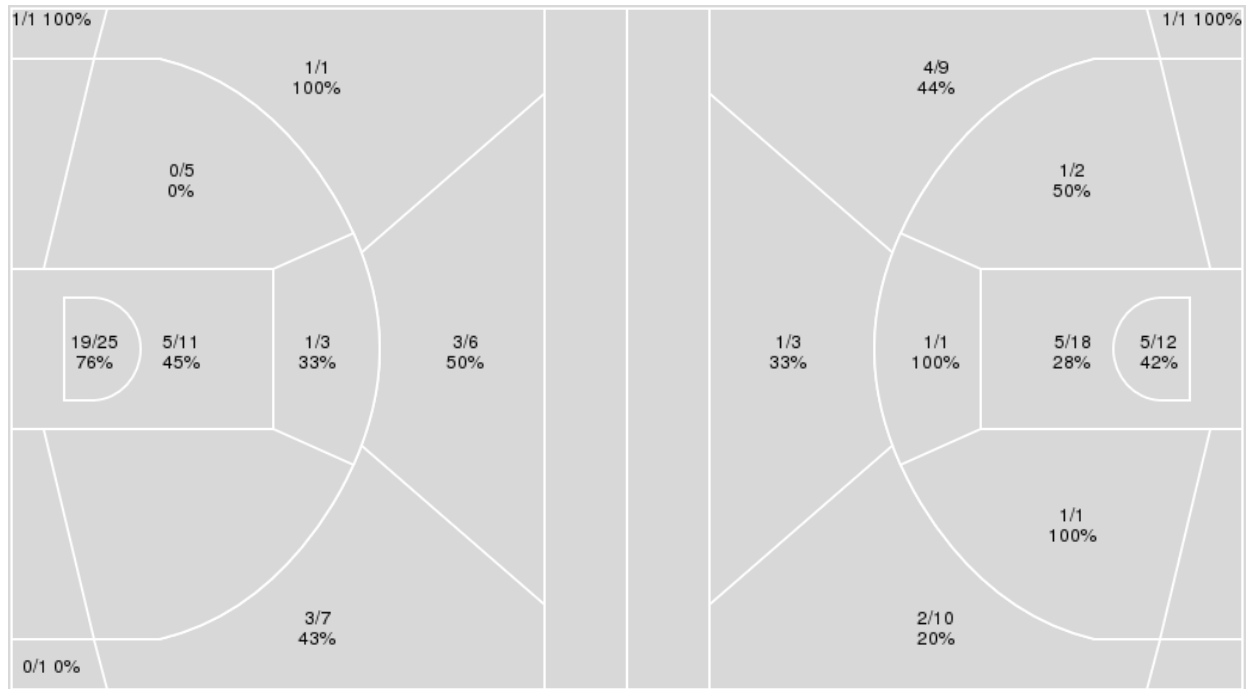

Official Basketball Shot Areas - Final
Western Mich. at Notre Dame

12/21/22 Purcell Pavilion at the Joyce Center, Notre Dame, Ind.
2022-23 Women's Basketball

Game Time: 12:00 PM
Game Duration: 1:43
Attendance: 4,772

Officials: Jules Gallien, Linda Miles, Bobby Ray

{ Players => 0, 1, 2, 5, 11, 14, 15, 20, 21, 22, 25, 33; } FG Types => All;
Results => All;

{ Players => 2, 3, 4, 5, 10, 11, 12, 13, 14, 15, 22, 24, 32, 33; } FG
Types => All; Results => All;

Notre Dame

Western Mich.

Notre Dame	M/A	%
Field Goals	33/60	55
2 Points	25/44	57
3 Points	8/16	50
Free Throws	11/14	79

Western Mich.	M/A	%
Field Goals	21/57	37
2 Points	13/34	38
3 Points	8/23	35
Free Throws	7/14	50