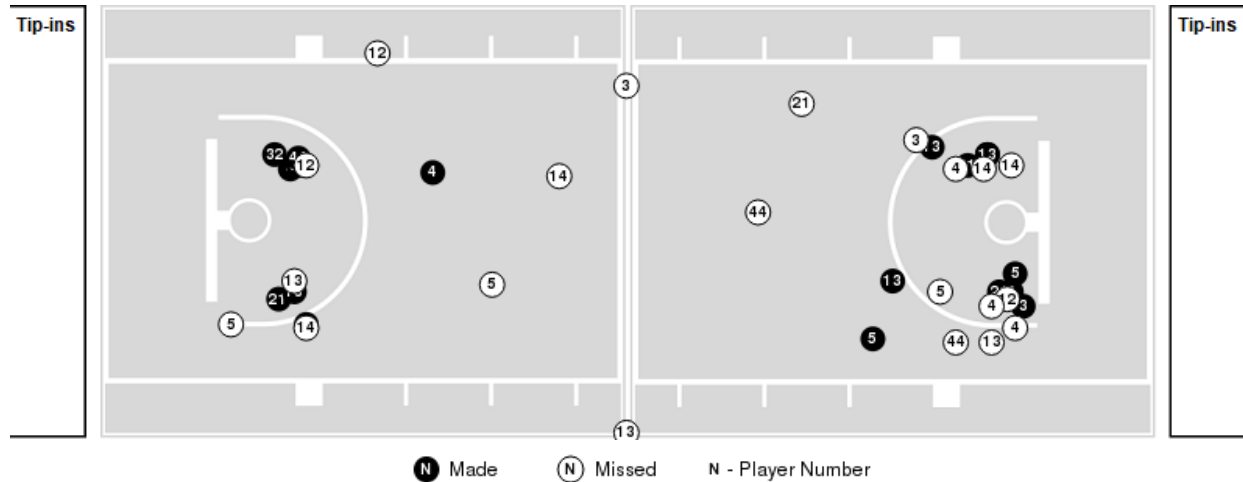

Miami (FL)

All Field Goals

Blow Up Chart

● Made ○ Missed N - Player Number

Miami (FL)	M/A	%
Field Goals	25/72	35
2 Points	23/58	40
3 Points	2/14	14
Free Throws	11/14	79

Miami (FL)	M/A	%
Points in the Paint	36 (18 / 37)	49
Fast Break Points	22 (14/16)	88
Second Chance Points	12 (6/13)	46
Effective FG%	36	