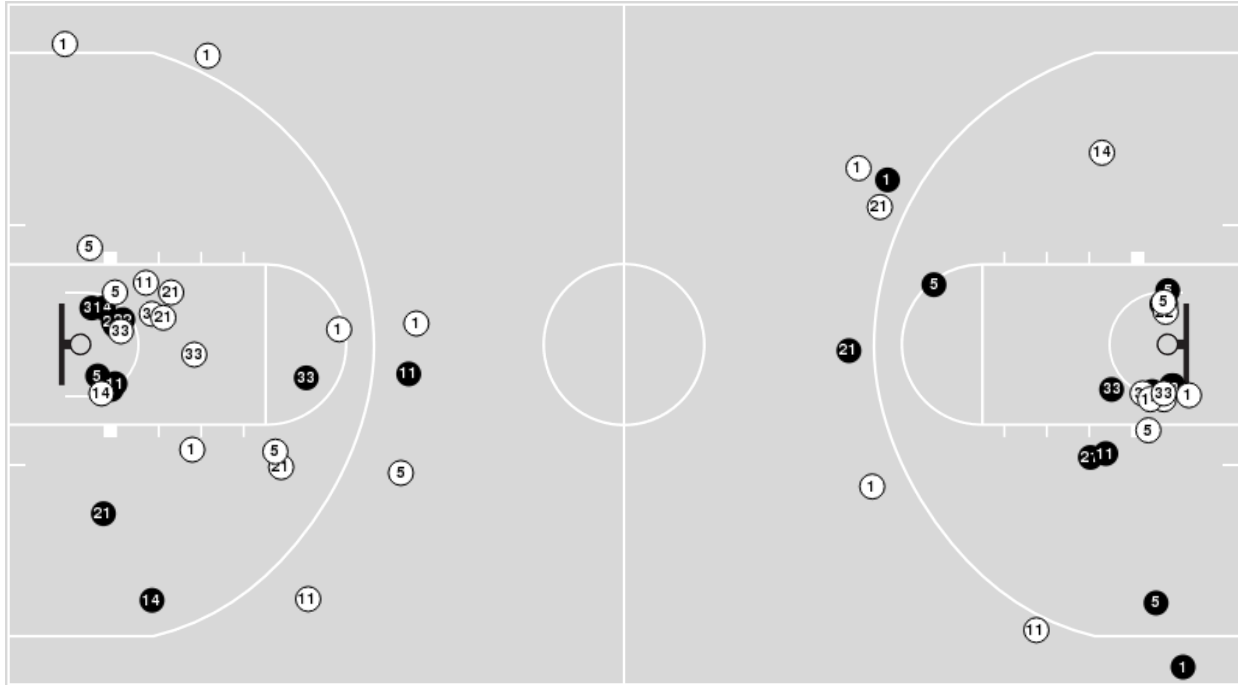

Players => AllFG Types=>AllResults=>All
Notre Dame

All Field Goals