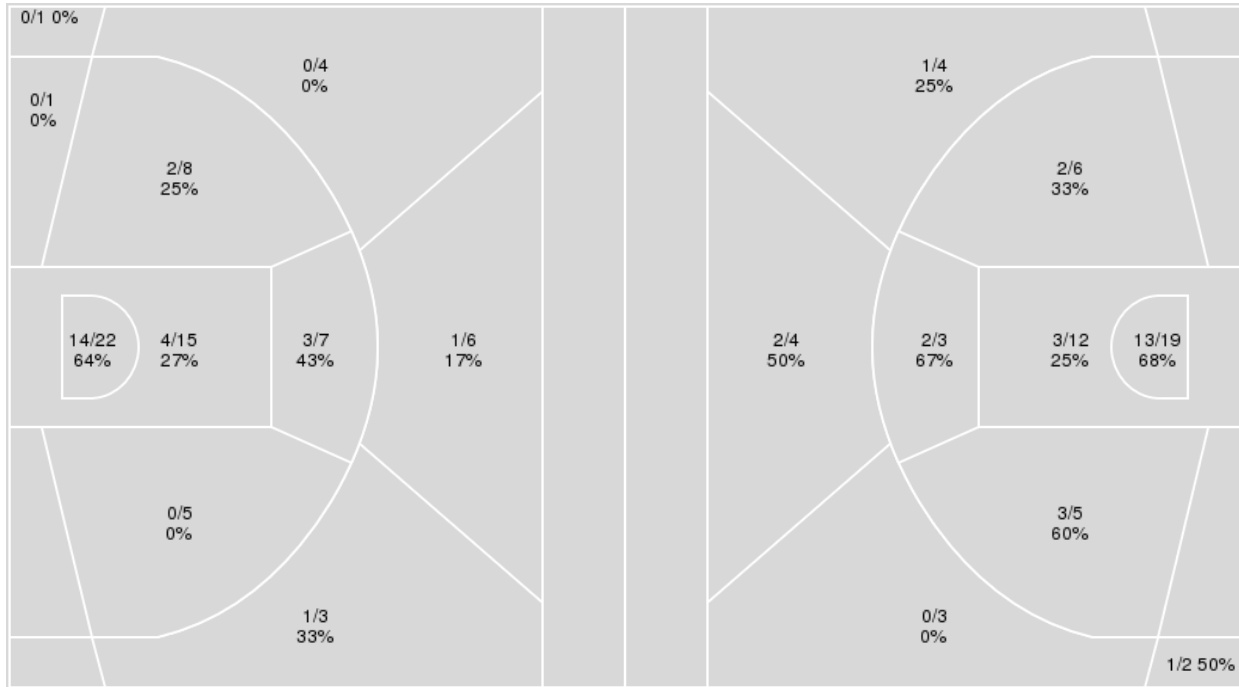

Officials: Eric Brewton, Edward Sidlasky, Fatou Cissoko-Stephens

{ Players => 0, 1, 3, 4, 5, 12, 13, 14, 15, 21, 22, 32, 35, 44; } FG Types { Players => All; } FG Types => All; Results => All;
=> All; Results => All;

Miami (FL)

Notre Dame

Miami (FL)	M/A	%
Field Goals	25/72	35
2 Points	23/58	40
3 Points	2/14	14
Free Throws	11/14	79

Notre Dame	M/A	%
Field Goals	27/58	47
2 Points	23/45	51
3 Points	4/13	31
Free Throws	8/15	53