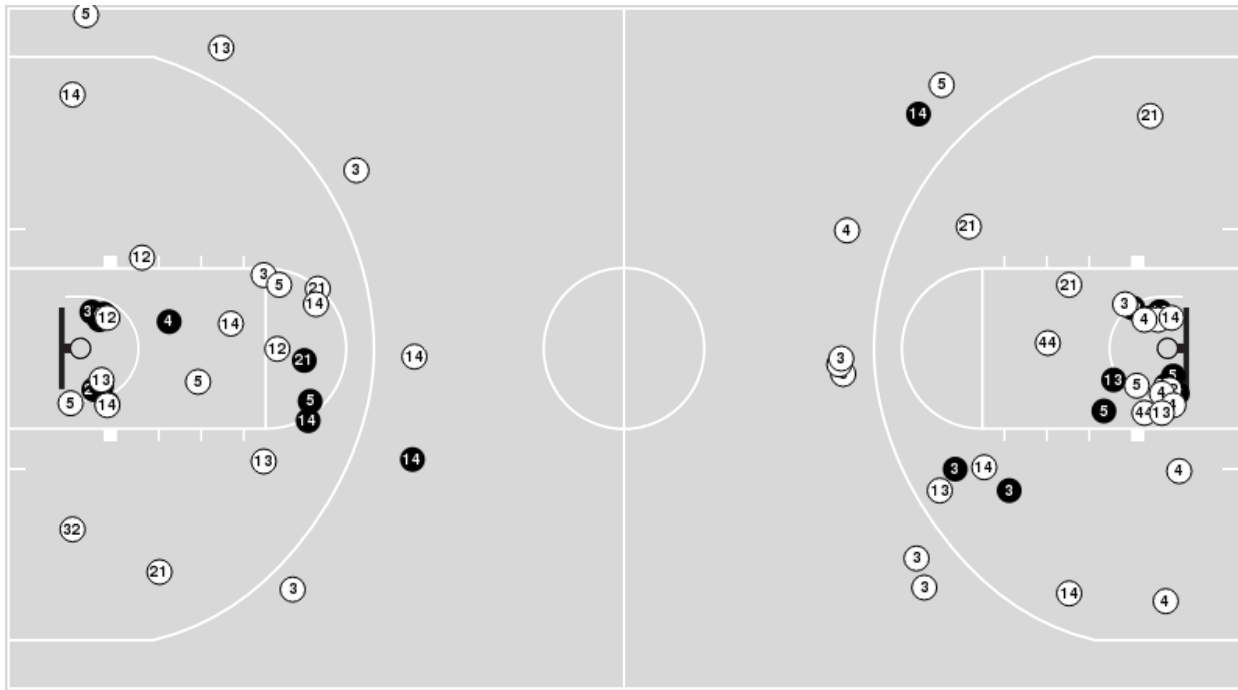

Officials: Eric Brewton, Edward Sidlasky, Fatou Cissoko-Stephens

Players => 0, 1, 3, 4, 5, 12, 13, 14, 15, 21, 22, 32, 35, 44FG Types=>AllResults=>All

Miami (FL)

All Field Goals