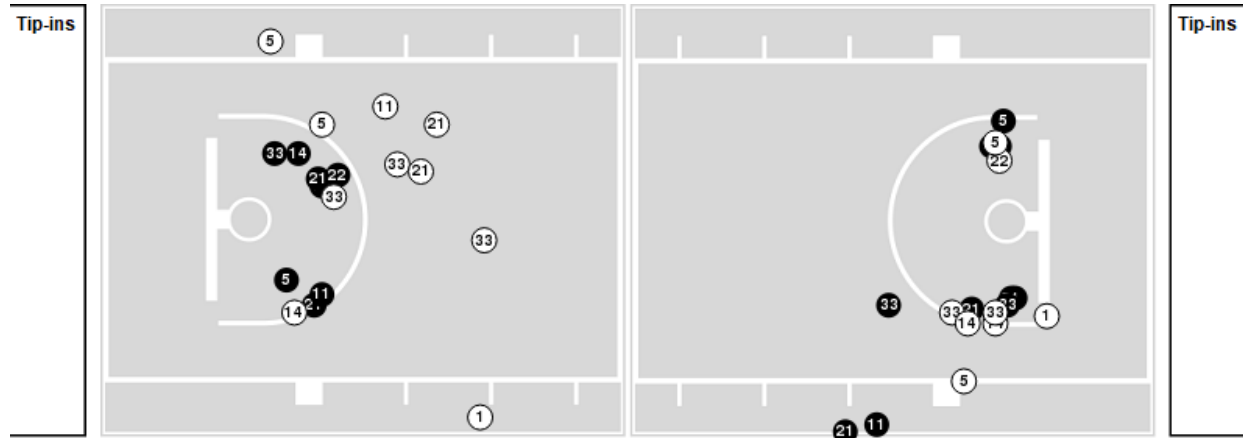

Blow Up Chart

● Made ○ Missed N - Player Number

Notre Dame	M/A	%
Field Goals	27/58	47
2 Points	23/45	51
3 Points	4/13	31
Free Throws	8/15	53

Notre Dame	M/A	%
Points in the Paint	32 (16 / 31)	52
Fast Break Points	6 (4/4)	100
Second Chance Points	7 (3/9)	33
Effective FG%	50