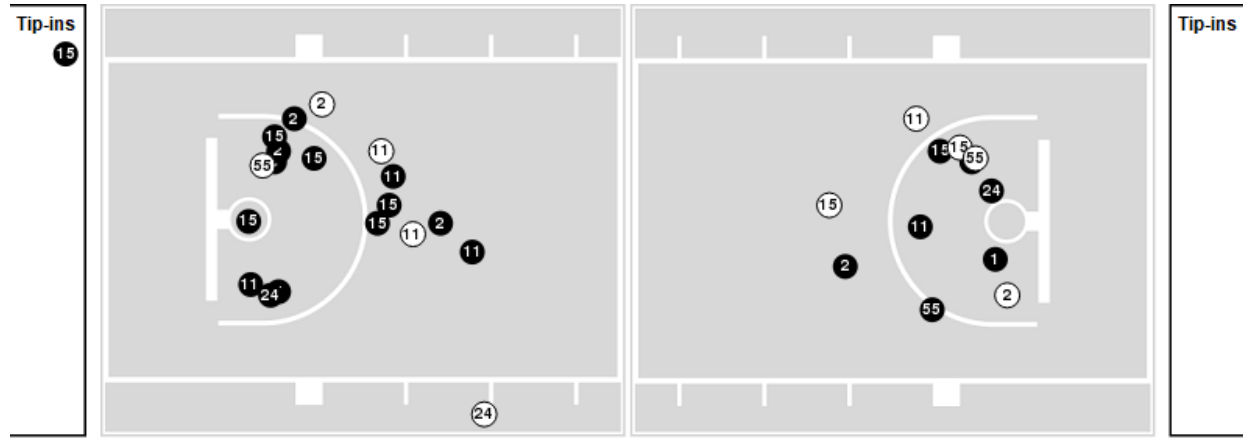

Blow Up Chart

N Made   **(N)** Missed   N - Player Number

Miami (FL)	M/A	%
Field Goals	29/57	51
2 Points	24/40	60
3 Points	5/17	29
Free Throws	13/20	65

Miami (FL)	M/A	%
Points in the Paint	42 (21 / 30)	70
Fast Break Points	10 (7/7)	100
Second Chance Points	9 (5/10)	50
Effective FG%	55