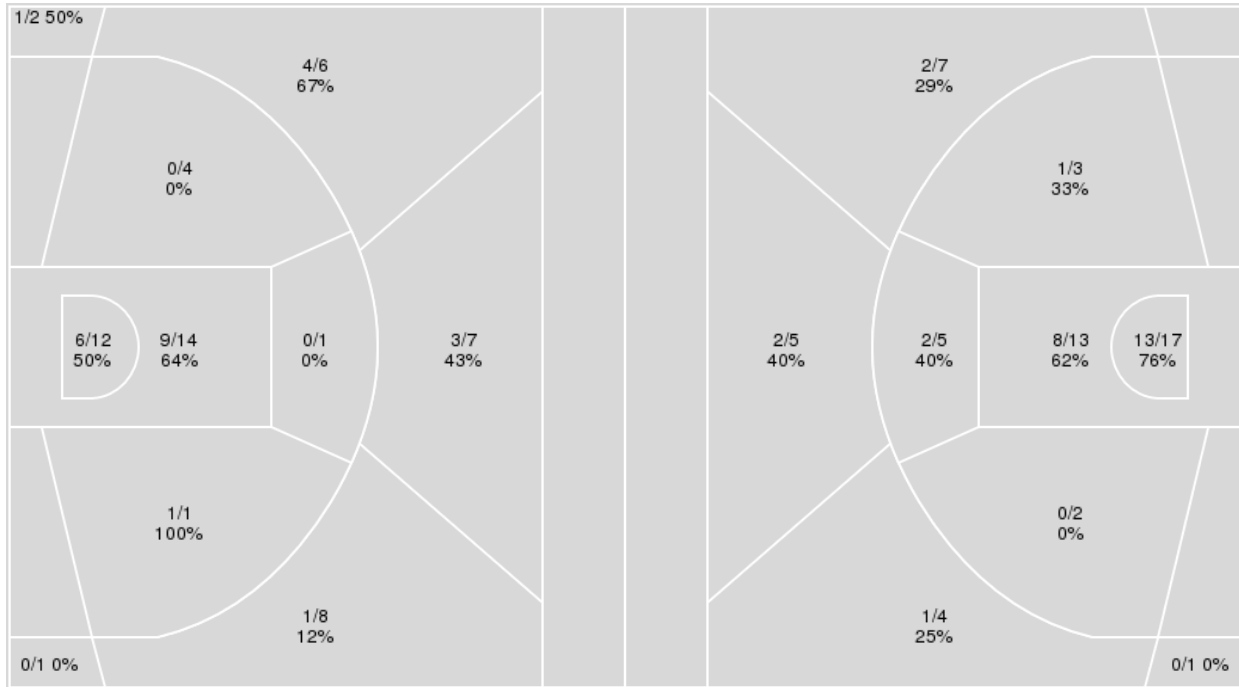

Officials: Ron Groover, Clarence Armstrong, Tony Henderson

{ Players => 1, 2, 3, 4, 5, 10, 12, 13, 14, 20, 23, 24, 25; } FG Types => All; Results => All;
All; Results => All;

Notre Dame

Miami (FL)

Notre Dame	M/A	%
Field Goals	25/56	45
2 Points	16/32	50
3 Points	9/24	38
Free Throws	6/7	86

Miami (FL)	M/A	%
Field Goals	29/57	51
2 Points	24/40	60
3 Points	5/17	29
Free Throws	13/20	65