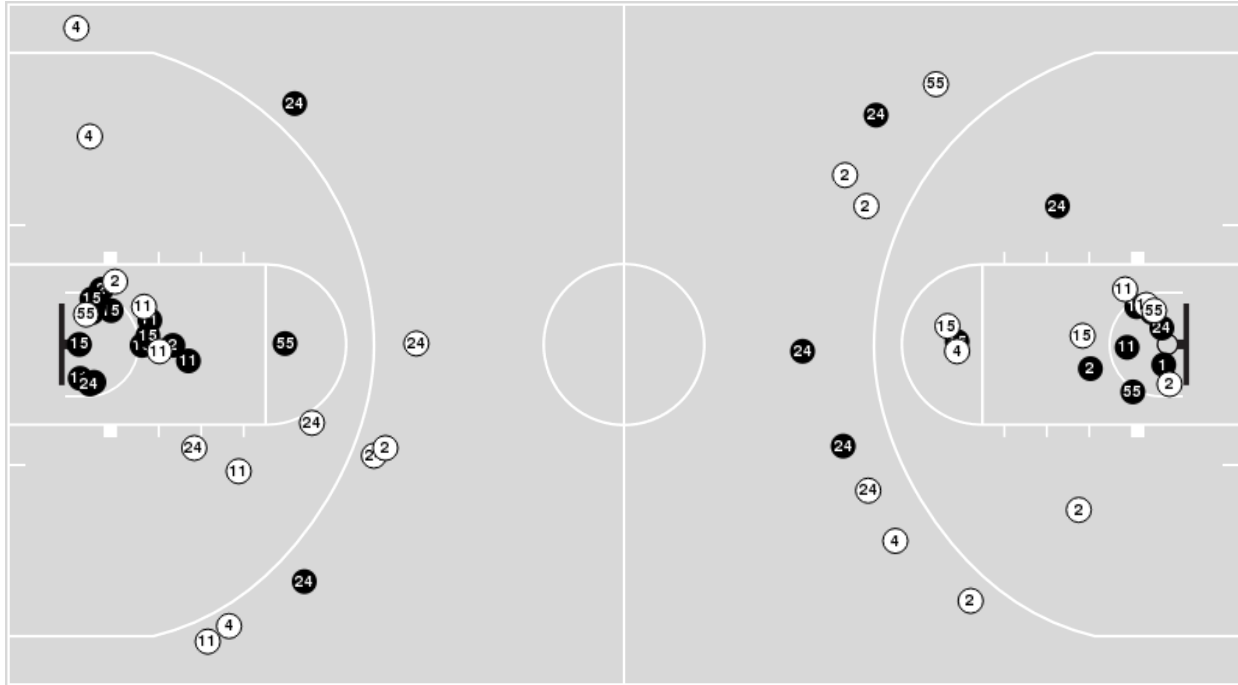

Officials: Ron Groover, Clarence Armstrong, Tony Henderson

Players => AllFG Types=>AllResults=>All
Miami (FL)

All Field Goals