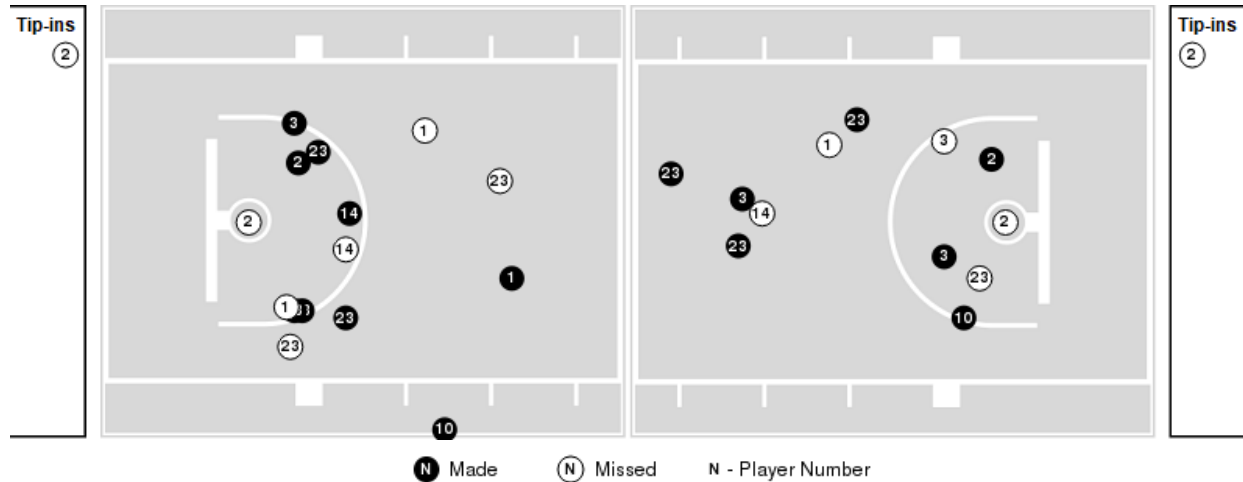

**Officials:** Ron Groover, Clarence Armstrong, Tony Henderson

Players => 1, 2, 3, 4, 5, 10, 12, 13, 14, 20, 23, 24, 25FG Types=>AllResults=>All

**Notre Dame**

**All Field Goals**

**Blow Up Chart**

● Made ○ Missed N - Player Number