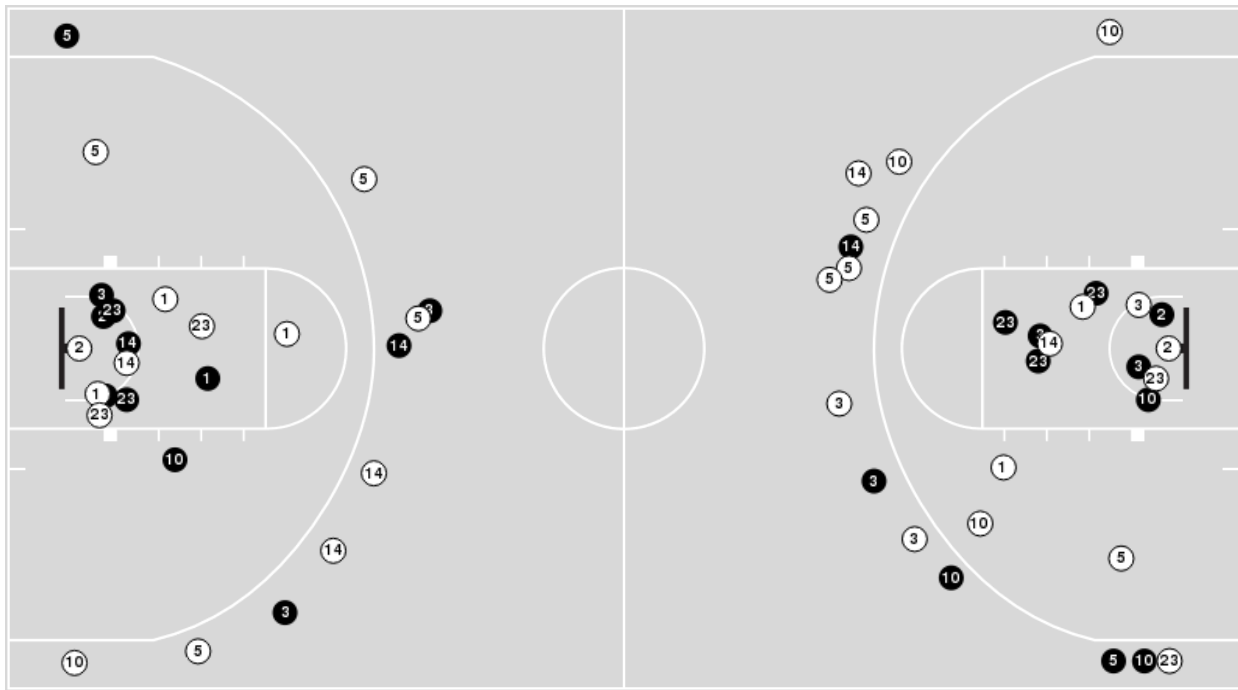

Officials: Ron Groover, Clarence Armstrong, Tony Henderson

Players => 1, 2, 3, 4, 5, 10, 12, 13, 14, 20, 23, 24, 25FG Types=>AllResults=>All

Notre Dame

All Field Goals