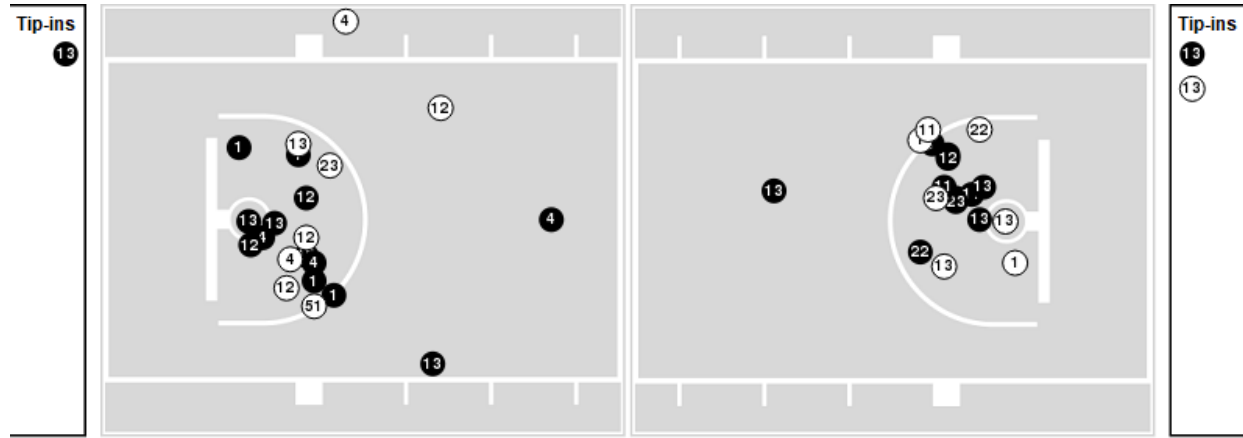

Officials: Lee Cassell, James Breeding, Lamar Simpson

Players => 1, 2, 4, 5, 10, 11, 12, 13, 21, 22, 23, 25, 40, 41, 42, 51, 54, 55FG Types=>AllResults=>All

Marquette

All Field Goals

Blow Up Chart

● Made ○ Missed N - Player Number