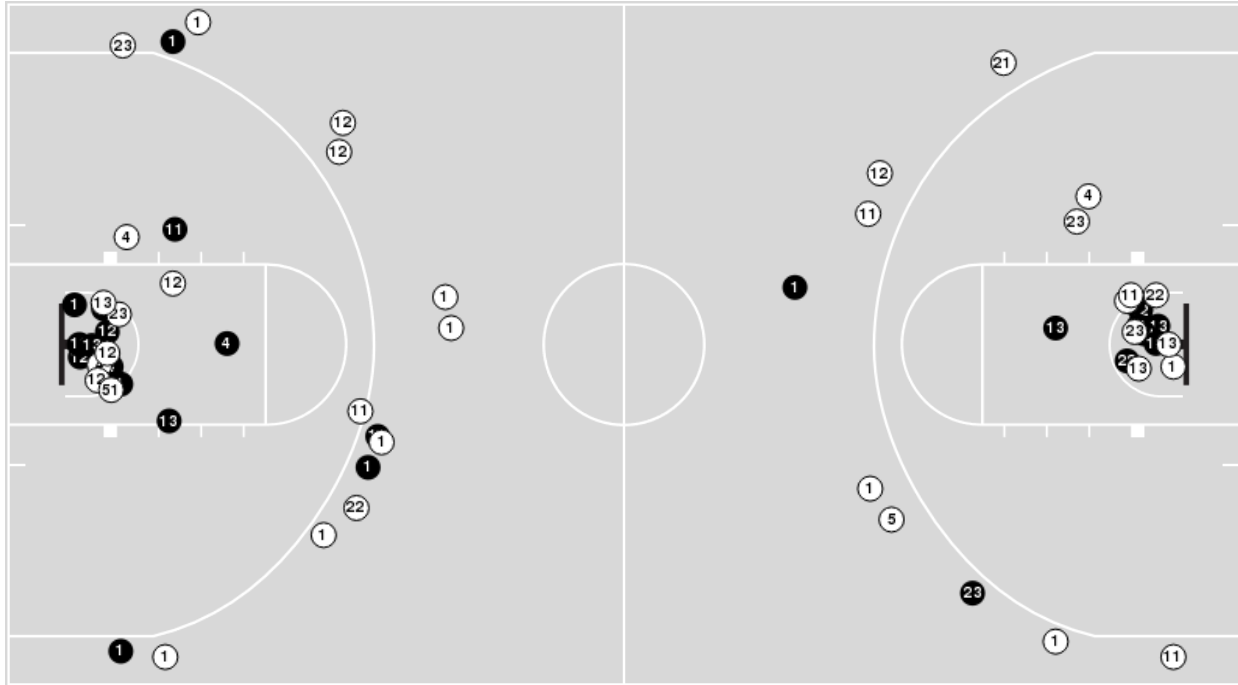

Officials: Lee Cassell, James Breeding, Lamar Simpson

Players => 1, 2, 4, 5, 10, 11, 12, 13, 21, 22, 23, 25, 40, 41, 42, 51, 54, 55FG Types=>AllResults=>All

Marquette

All Field Goals