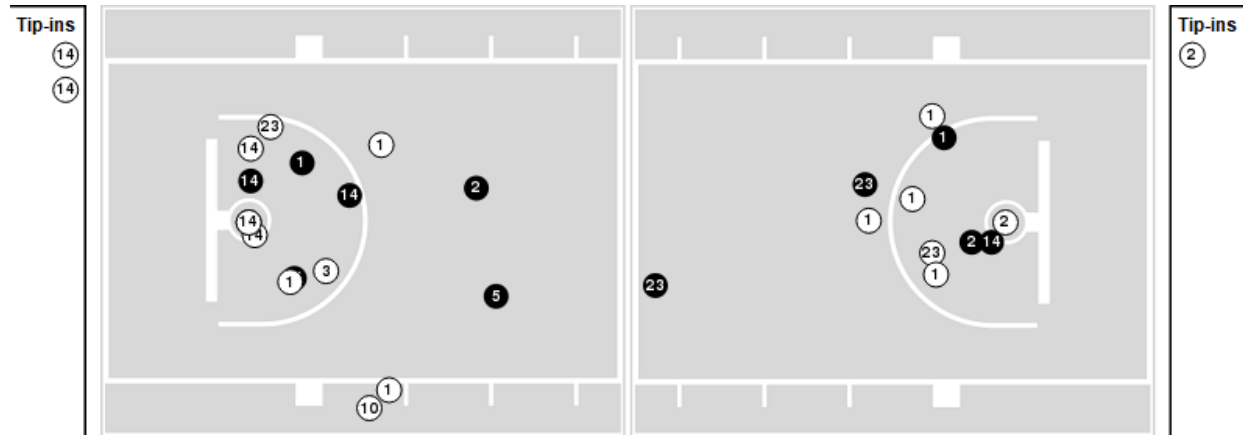

Officials: Lee Cassell, James Breeding, Lamar Simpson

Players => 1, 2, 3, 4, 5, 10, 12, 13, 14, 20, 23, 24, 25FG Types=>AllResults=>All

Notre Dame

All Field Goals

Blow Up Chart

● Made ○ Missed N - Player Number