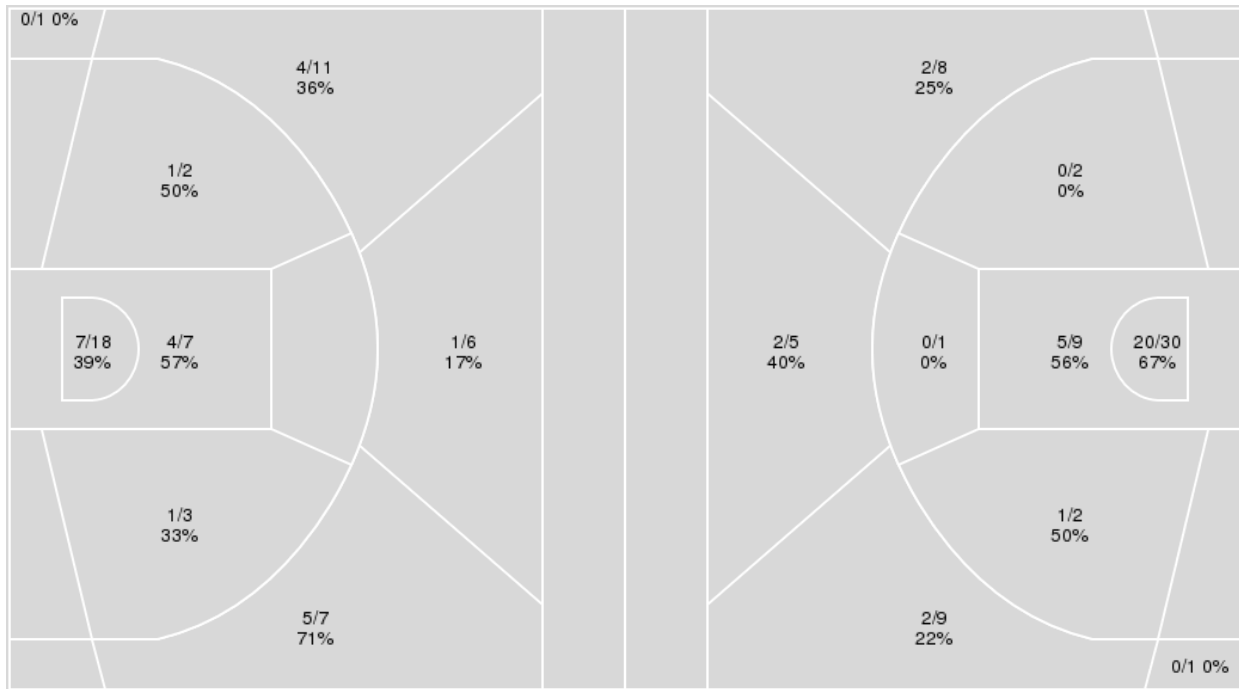

Officials: Lee Cassell, James Breeding, Lamar Simpson

{ Players => 1, 2, 3, 4, 5, 10, 12, 13, 14, 20, 23, 24, 25; } FG Types => All; Results => All;

{ Players => 1, 2, 4, 5, 10, 11, 12, 13, 21, 22, 23, 25, 40, 41, 42, 51, 54, 55; } FG Types => All; Results => All;

Notre Dame

Marquette

Notre Dame	M/A	%
Field Goals	23/55	42
2 Points	13/30	43
3 Points	10/25	40
Free Throws	8/12	67

Marquette	M/A	%
Field Goals	32/67	48
2 Points	26/44	59
3 Points	6/23	26
Free Throws	9/13	69