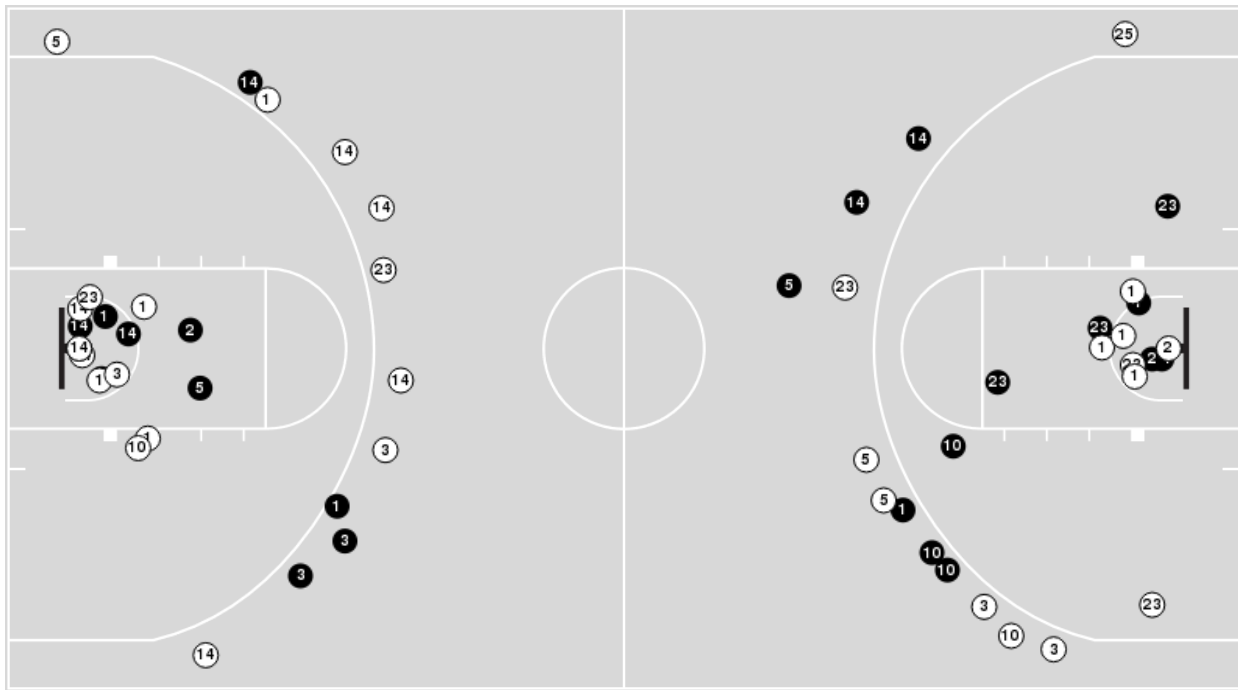

Officials: Lee Cassell, James Breeding, Lamar Simpson

Players => 1, 2, 3, 4, 5, 10, 12, 13, 14, 20, 23, 24, 25FG Types=>AllResults=>All

Notre Dame

All Field Goals