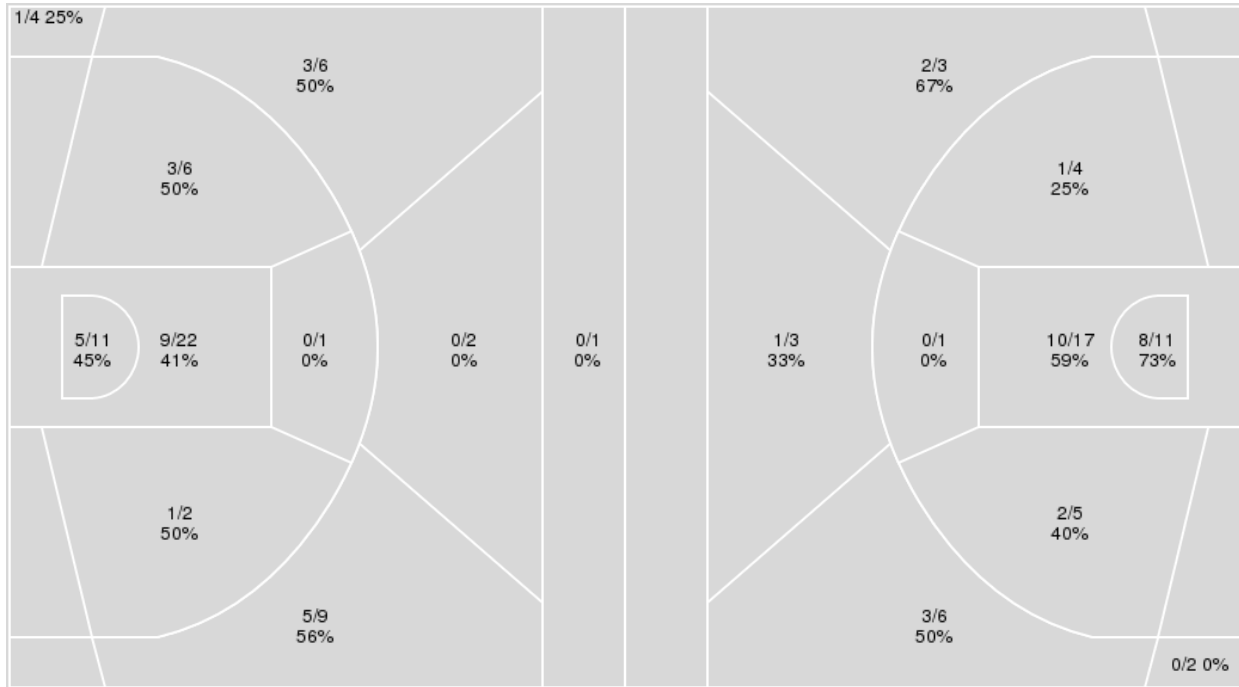

California at Notre Dame

11/12/22 Enterprise Center, St. Louis
2022-23 Women's Basketball

Game Time: 3:00 PM
Game Duration: 2:08
Attendance: 4,212

Officials: Felicia Grinter, In'Fini Robinson, Talisa Green

{ Players => 0, 1, 2, 3, 4, 5, 12, 14, 15, 21, 24, 30, 31, 32, 33; } FG
Types => All; Results => All;

{ Players => 0, 1, 2, 5, 11, 14, 15, 20, 21, 22, 25, 33; } FG Types => All;
Results => All;

California

Notre Dame

California	M/A	%
Field Goals	27/64	42
2 Points	18/42	43
3 Points	9/22	41
Free Throws	16/24	67

Notre Dame	M/A	%
Field Goals	27/52	52
2 Points	21/38	55
3 Points	6/14	43
Free Throws	30/36	83