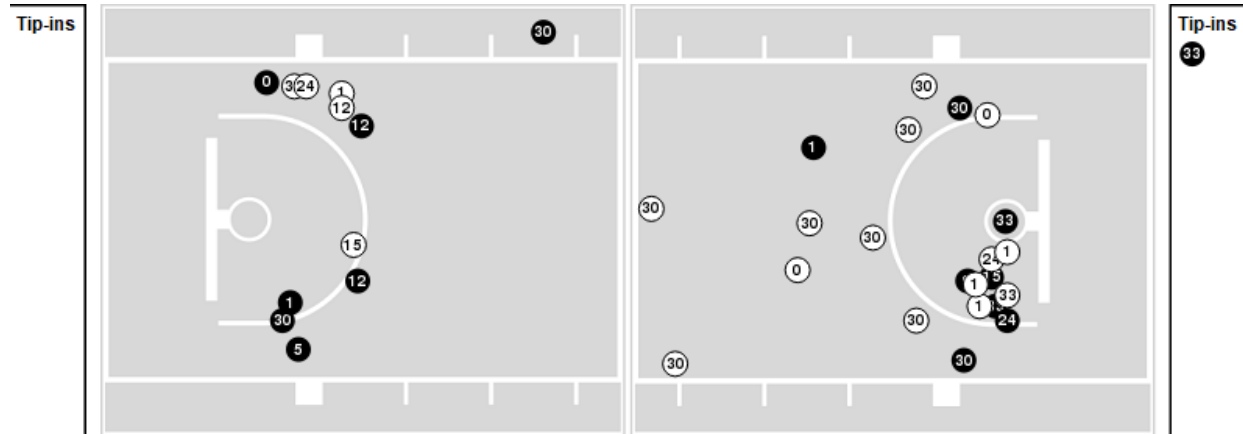

Officials: Felicia Grinter, In'Fini Robinson, Talisa Green

Players => 0, 1, 2, 3, 4, 5, 12, 14, 15, 21, 24, 30, 31, 32, 33 FG Types=>AllResults=>All

California

All Field Goals

Blow Up Chart

N Made **O** Missed N - Player Number