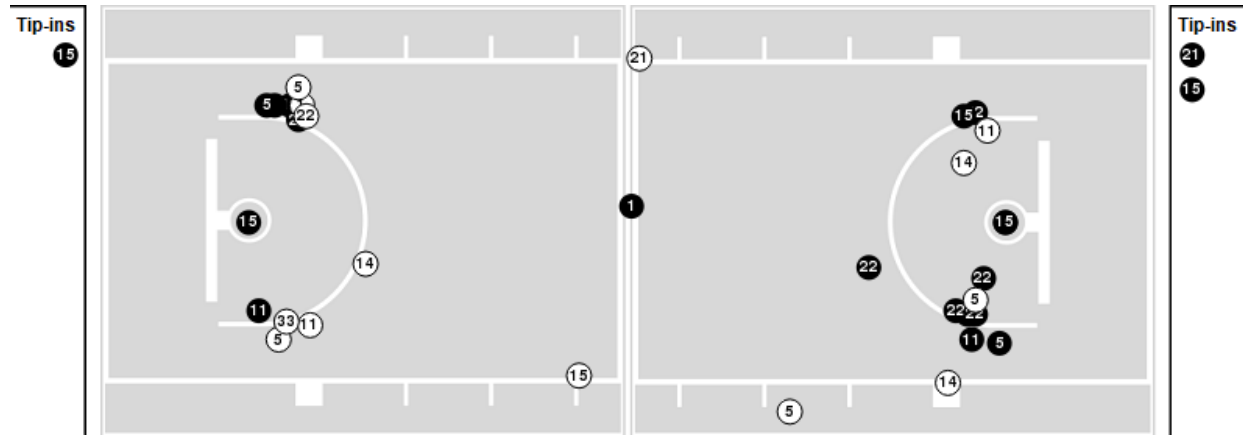

Officials: Felicia Grinter, In'Fini Robinson, Talisa Green

Players => 0, 1, 2, 5, 11, 14, 15, 20, 21, 22, 25, 33FG Types=>AllResults=>All

Notre Dame

All Field Goals

Blow Up Chart

● Made ○ Missed N - Player Number