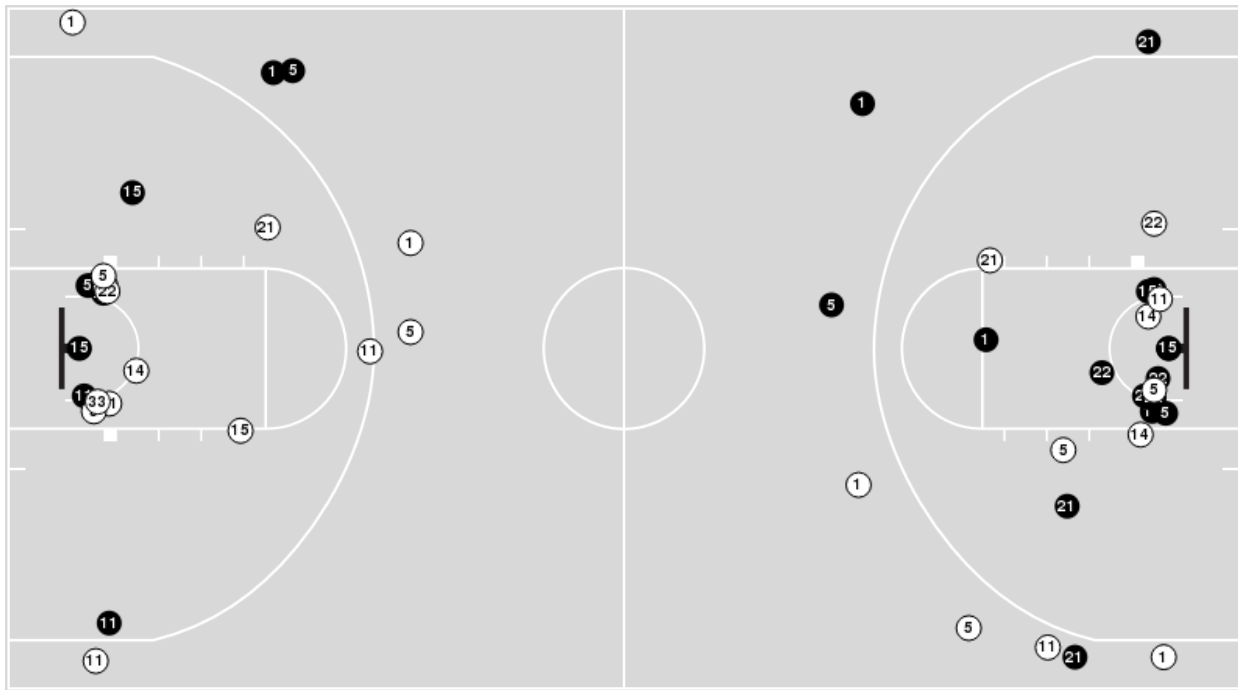

Officials: Felicia Grinter, In'Fini Robinson, Talisa Green

Players => 0, 1, 2, 5, 11, 14, 15, 20, 21, 22, 25, 33FG Types=>AllResults=>All

Notre Dame

All Field Goals