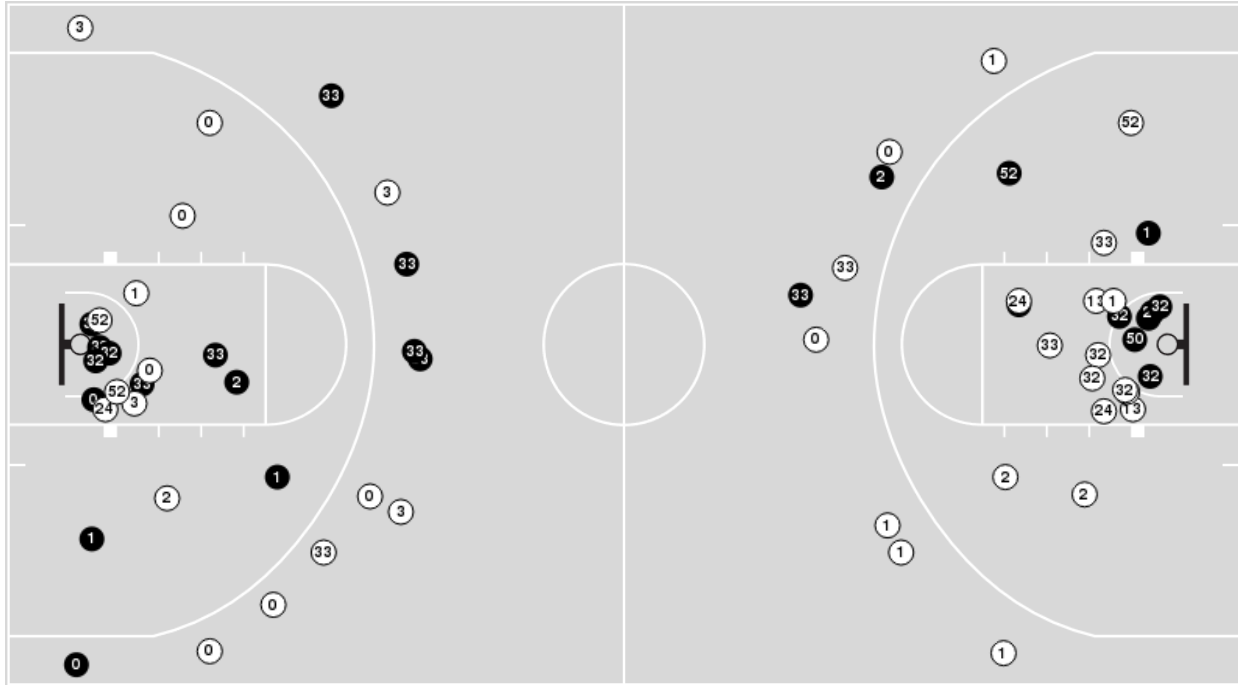

Officials: James Breeding, Keith Kimble, Brent Hampton

Players => AllFG Types=>AllResults=>All
Southern Ind.

All Field Goals