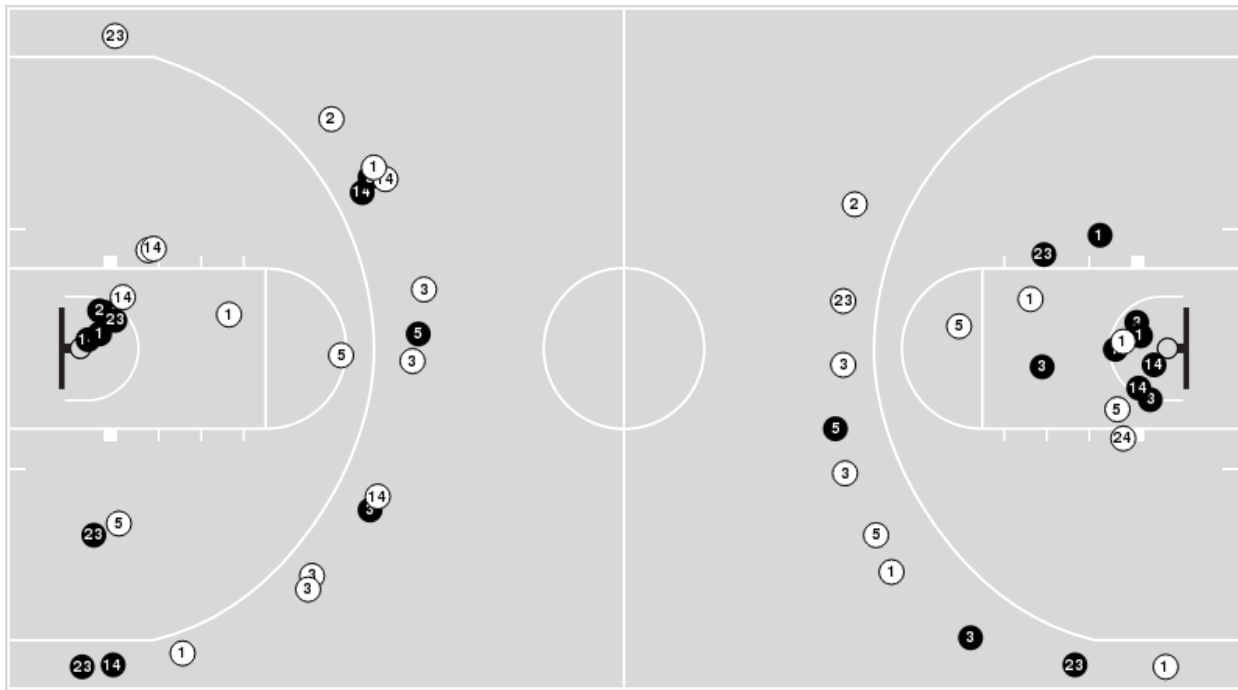

Officials: James Breeding, Keith Kimble, Brent Hampton

Players => 1, 2, 3, 4, 5, 10, 12, 13, 14, 20, 23, 24, 25FG Types=>AllResults=>All

Notre Dame

All Field Goals