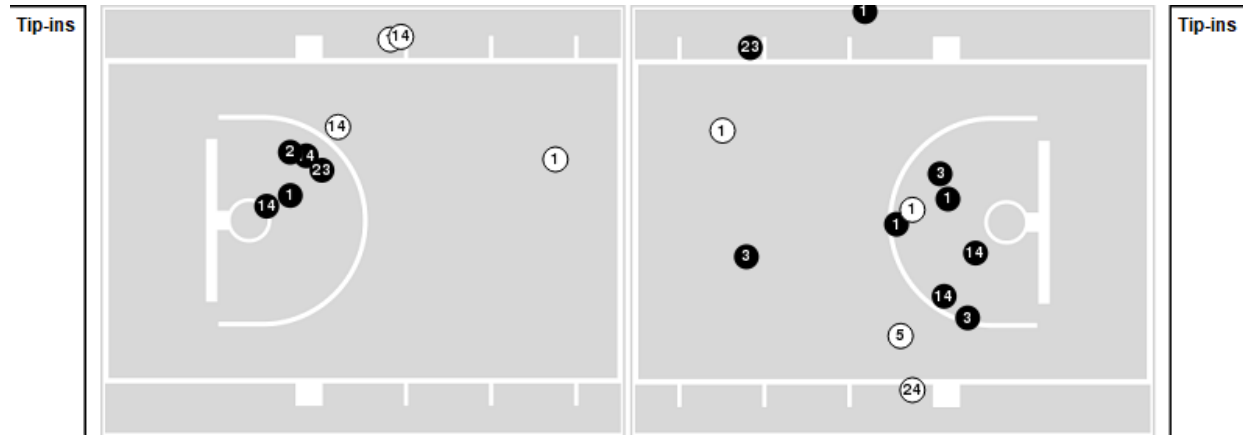

Blow Up Chart

● Made   ○ Missed   N - Player Number

Notre Dame	M/A	%
Field Goals	25/53	47
2 Points	16/27	59
3 Points	9/26	35
Free Throws	23/28	82

Notre Dame	M/A	%
Points in the Paint	26 (13 / 18)	72
Fast Break Points	0 (0/0)	0
Second Chance Points	10 (4/4)	100
Effective FG%	56