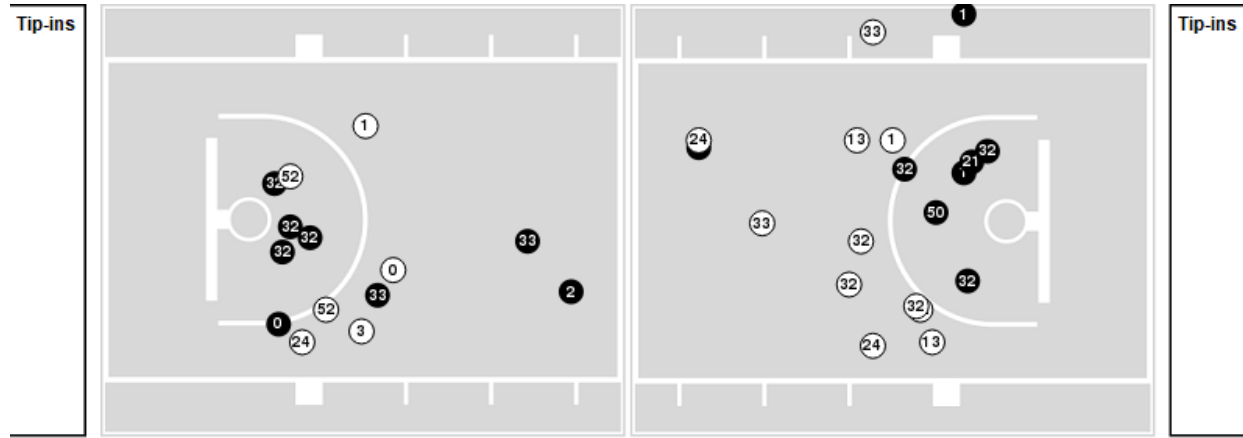

Blow Up Chart

● Made   ○ Missed   N - Player Number

Southern Ind.	M/A	%
Field Goals	26/63	41
2 Points	19/42	45
3 Points	7/21	33
Free Throws	11/15	73

Southern Ind.	M/A	%
Points in the Paint	30 (15 / 31)	48
Fast Break Points	7 (3/3)	100
Second Chance Points	12 (5/8)	63
Effective FG%	47