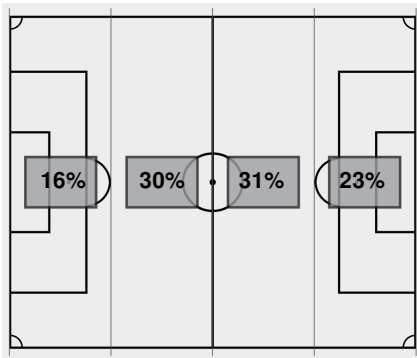

##	Goalkeepers	Dec	Min	GA	Saves
1	Mackenzie Wood	T	110:00	1	3
31	Ashley Naylor	◆	00:00	0	0

Saves by period	1	2	OT	O2	Total
Panthers	4	3	1	1	9
Fighting Irish	1	0	2	0	3

Fouls	1	2	OT	O2	Total
Panthers	4	6	0	0	10
Fighting Irish	5	6	1	0	12

Attacking Direction →

11	TOTAL SHOTS	26
4	SHOTS ON TARGET	10
9	SAVES	3
5	CORNERS	6
1	OFFSIDES	4
1	YELLOW CARDS	0
0	RED CARDS	0
42%	POSSESSION TOTAL	58%

← Attacking Direction

Official Soccer Box Score - Final
Pittsburgh vs Notre Dame