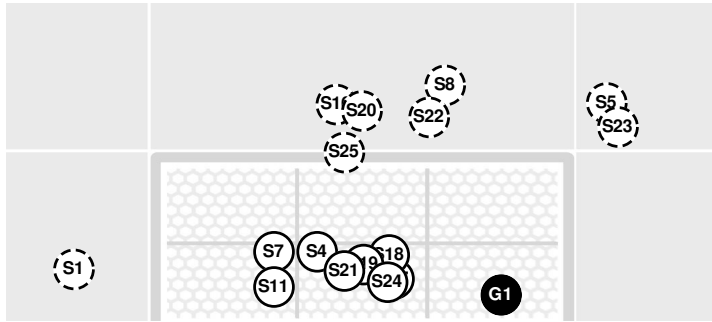

		1st Half	2nd Half	1st OT	2nd OT
Shots by Half Intervals	Fighting Irish	11	10	3	2
	Panthers	2	5	2	2

Shot Chart

FIGHTING IRISH

PANTHERS

S Shot Off Target
 S Shot On Target
 S Blocked
 G Goal / Own Goal

Shot Summary