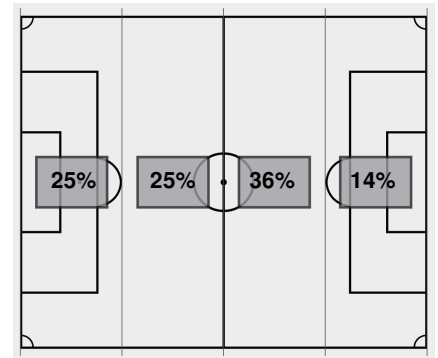

Official Soccer Box Score - Final
Pittsburgh vs Notre Dame

10/30/2022 Alumni Stadium
2022-23 Women's Soccer

Match Time: 6:00 PM
Match Duration: 02:28
Attendance: 428

Officials: John McCloskey, Erin Patterson, Peter Charpentier, Joshua Overmyer

Attacking Direction →

11	TOTAL SHOTS	26
4	SHOTS ON TARGET	10
9	SAVES	3
5	CORNERS	6
1	OFFSIDES	4
1	YELLOW CARDS	0
0	RED CARDS	0
42%	POSSESSION TOTAL	58%

← Attacking Direction

Official Soccer Box Score - Final
Pittsburgh vs Notre Dame