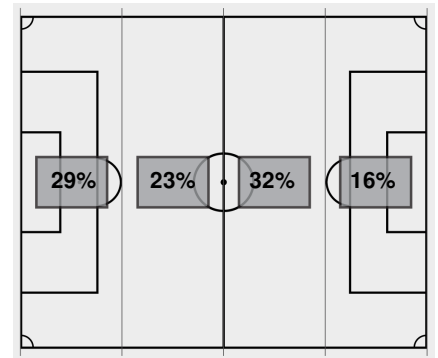

Attacking Direction →

2	TOTAL SHOTS	11
1	SHOTS ON TARGET	4
4	SAVES	1
0	CORNERS	2
0	OFFSIDES	2
0	YELLOW CARDS	0
0	RED CARDS	0
39%	POSSESSION TOTAL	61%

← Attacking Direction

Official's signature

Pittsburgh vs Notre Dame