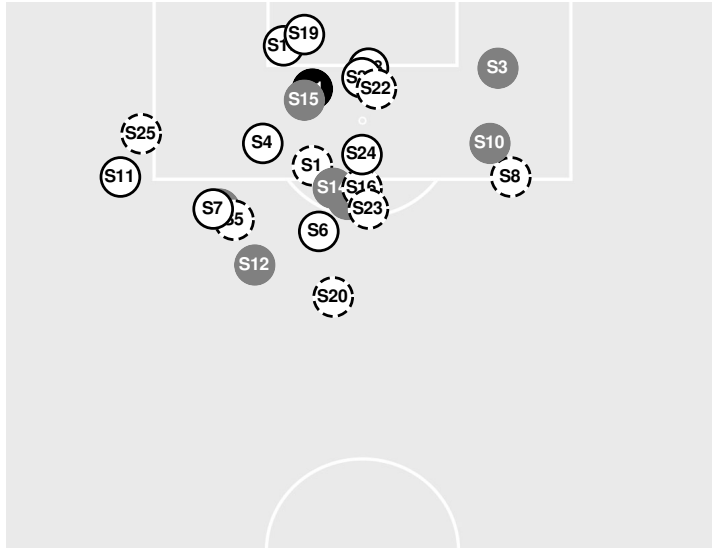

		1st Half	2nd Half	1st OT	2nd OT
Shots by Half Intervals	Fighting Irish	11	10	3	2
	Panthers	2	5	2	2

Shot Chart

FIGHTING IRISH

PANTHERS

S Shot Off Target
 S Shot On Target
 S Blocked
 G Goal / Own Goal

Shot Summary