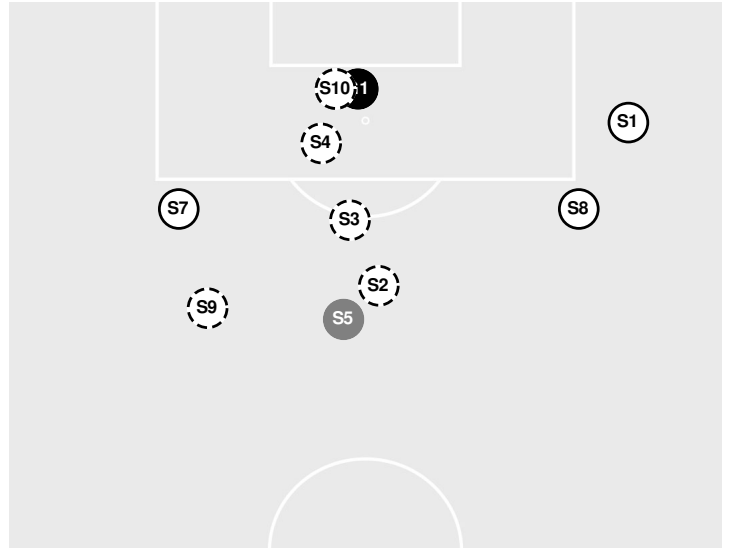

		1st Half	2nd Half	1st OT	2nd OT
Shots by Half Intervals	Fighting Irish	11	10	3	2
	Panthers	2	5	2	2

Shot Chart

FIGHTING IRISH

PANTHERS

S Shot Off Target
 S Shot On Target
 S Blocked
 G Goal / Own Goal

Shot Summary