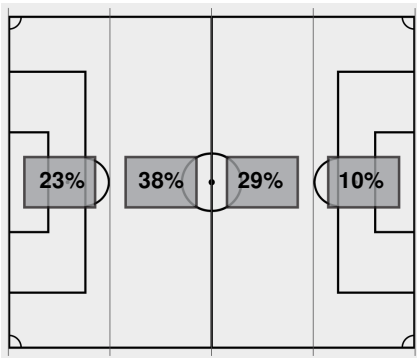

Attacking Direction →

2	TOTAL SHOTS	11
1	SHOTS ON TARGET	4
4	SAVES	1
0	CORNERS	2
0	OFFSIDES	2
0	YELLOW CARDS	0
0	RED CARDS	0
39%	POSSESSION TOTAL	61%

← Attacking Direction

Official's signature

Pittsburgh vs Notre Dame