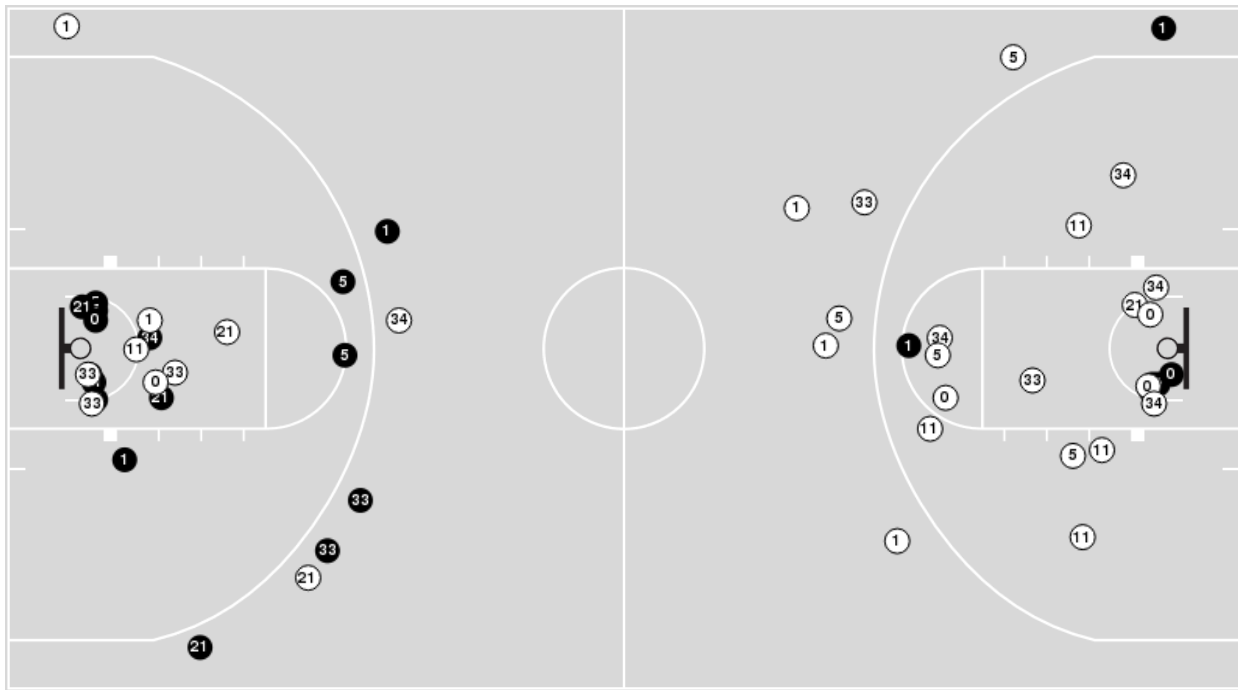

Notre Dame

All Field Goals