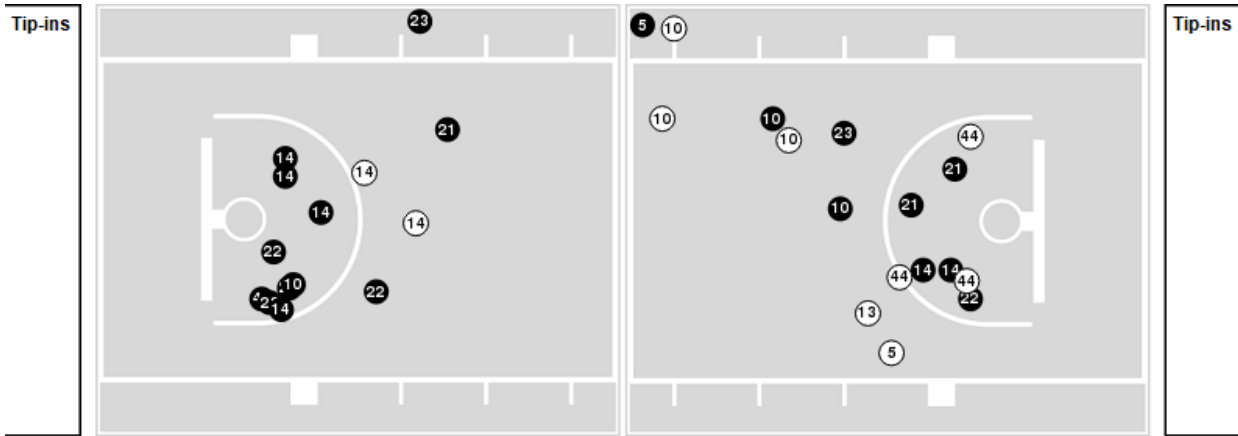

Blow Up Chart

● Made   ○ Missed   N - Player Number

Louisville	M/A	%
Field Goals	38/65	58
2 Points	30/51	59
3 Points	8/14	57
Free Throws	2/4	50

Louisville	M/A	%
Points in the Paint	38 (19 / 28)	68
Fast Break Points	8 (4/4)	100
Second Chance Points	6 (3/7)	43
Effective FG%	65