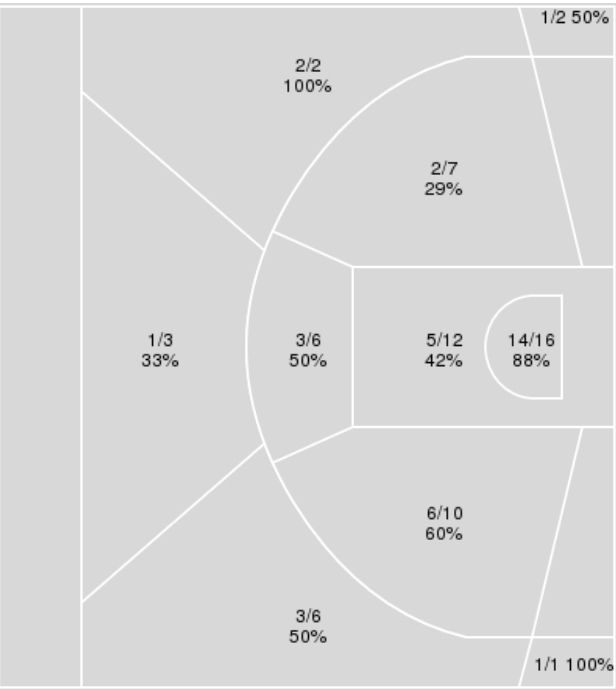

Louisville at Notre Dame

02/27/22 Purcell Pavilion at the Joyce Center, Notre Dame
2021-22 Women's Basketball

Officials: Eric Brewton, Pualani Spurlock-Welsh, Fatou Cissoko-Stephens

{ Players => 0, 1, 2, 5, 10, 11, 12, 15, 21, 25, 33, 34; } FG Types => All;
Results => All;

{ Players => 0, 2, 3, 5, 10, 11, 12, 13, 14, 21, 22, 23, 44, 45; } FG
Types => All; Results => All;

Notre Dame

Louisville

Notre Dame	M/A	%
Field Goals	22/53	42
2 Points	17/39	44
3 Points	5/14	36
Free Throws	15/24	62

Louisville	M/A	%
Field Goals	38/65	58
2 Points	30/51	59
3 Points	8/14	57
Free Throws	2/4	50