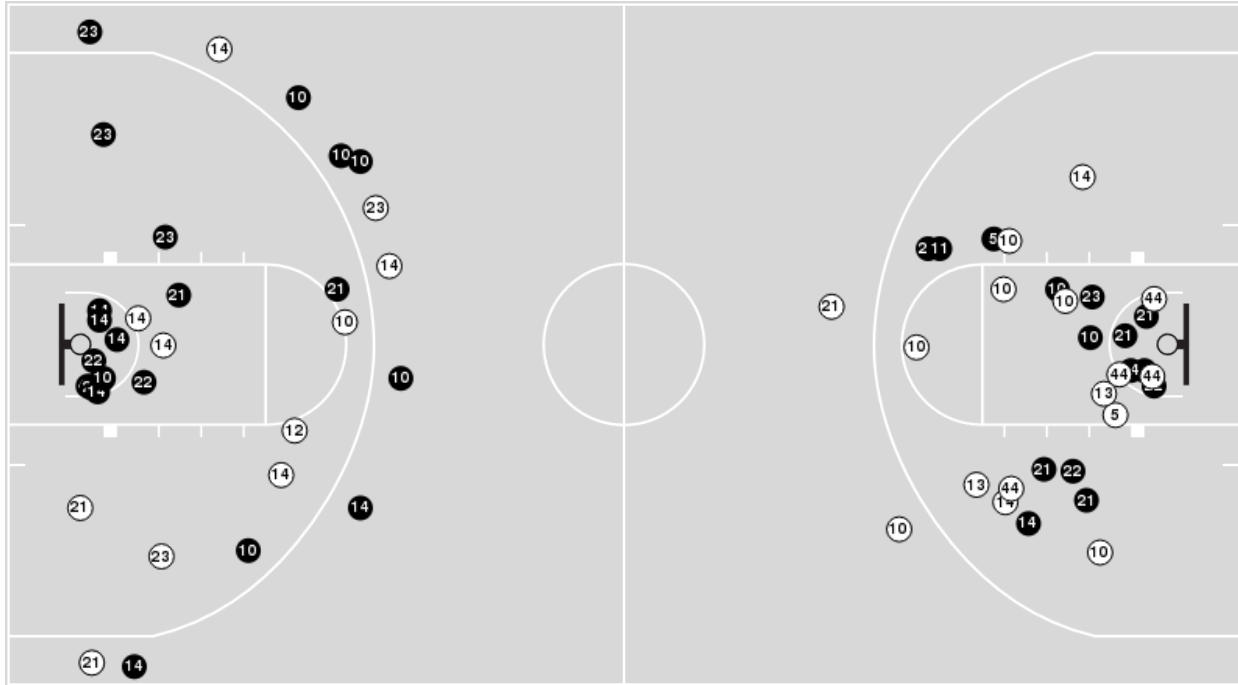

Officials: Eric Brewton, Pualani Spurlock-Welsh, Fatou Cissoko-Stephens

Players => 0, 2, 3, 5, 10, 11, 12, 13, 14, 21, 22, 23, 44, 45FG Types=>AllResults=>All

Louisville

All Field Goals