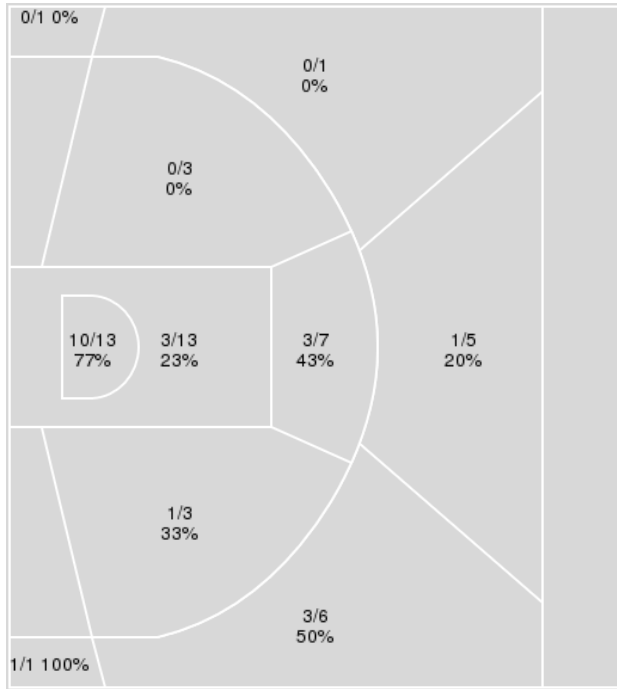

Louisville at Notre Dame

02/27/22 Purcell Pavilion at the Joyce Center, Notre Dame
2021-22 Women's Basketball

Officials: Eric Brewton, Pualani Spurlock-Welsh, Fatou Cissoko-Stephens

{ Players => 0, 1, 2, 5, 10, 11, 12, 15, 21, 25, 33, 34; } FG Types => All;
Results => All;

{ Players => 0, 2, 3, 5, 10, 11, 12, 13, 14, 21, 22, 23, 44, 45; } FG
Types => All; Results => All;

Notre Dame

Louisville

Notre Dame	M/A	%
Field Goals	22/53	42
2 Points	17/39	44
3 Points	5/14	36
Free Throws	15/24	62

Louisville	M/A	%
Field Goals	38/65	58
2 Points	30/51	59
3 Points	8/14	57
Free Throws	2/4	50