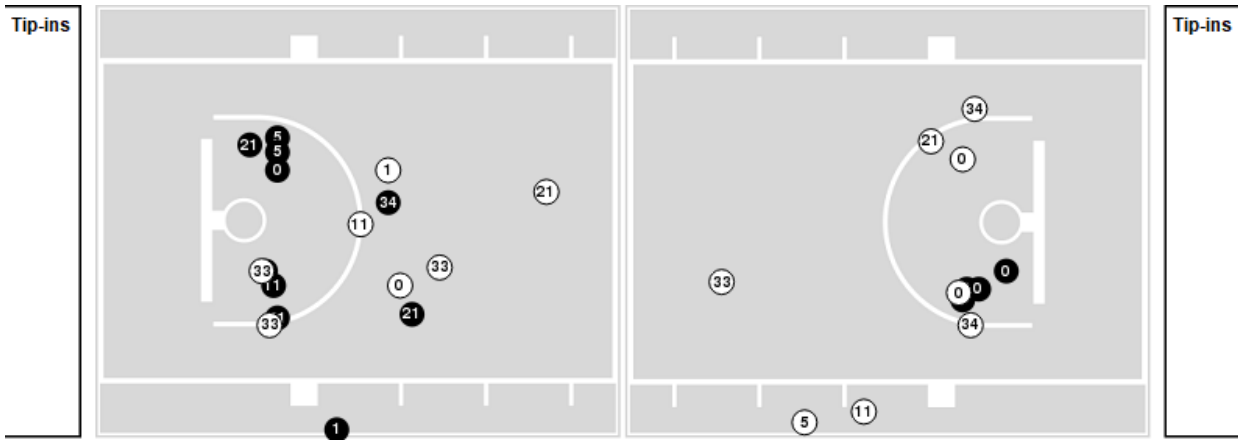

Blow Up Chart

● Made ○ Missed N - Player Number

Notre Dame	M/A	%
Field Goals	22/53	42
2 Points	17/39	44
3 Points	5/14	36
Free Throws	15/24	62

Notre Dame	M/A	%
Points in the Paint	26 (13 / 26)	50
Fast Break Points	10 (7/7)	100
Second Chance Points	1 (1/5)	20
Effective FG%	46