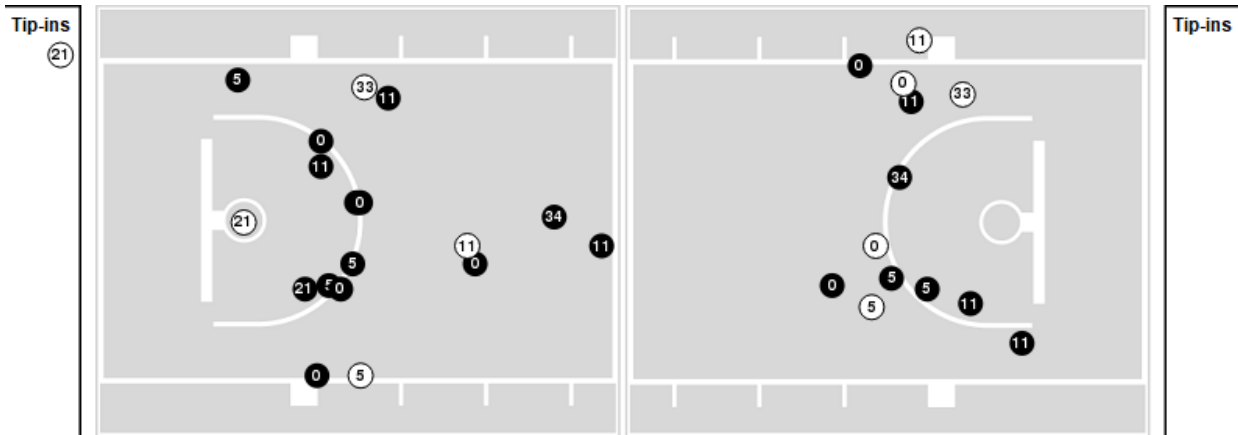

Blow Up Chart

● Made   ○ Missed   N - Player Number

Notre Dame	M/A	%
Field Goals	31/62	50
2 Points	25/41	61
3 Points	6/21	29
Free Throws	9/16	56

Notre Dame	M/A	%
Points in the Paint	40 (20 / 27)	74
Fast Break Points	15 (9/10)	90
Second Chance Points	13 (6/12)	50
Effective FG%	55