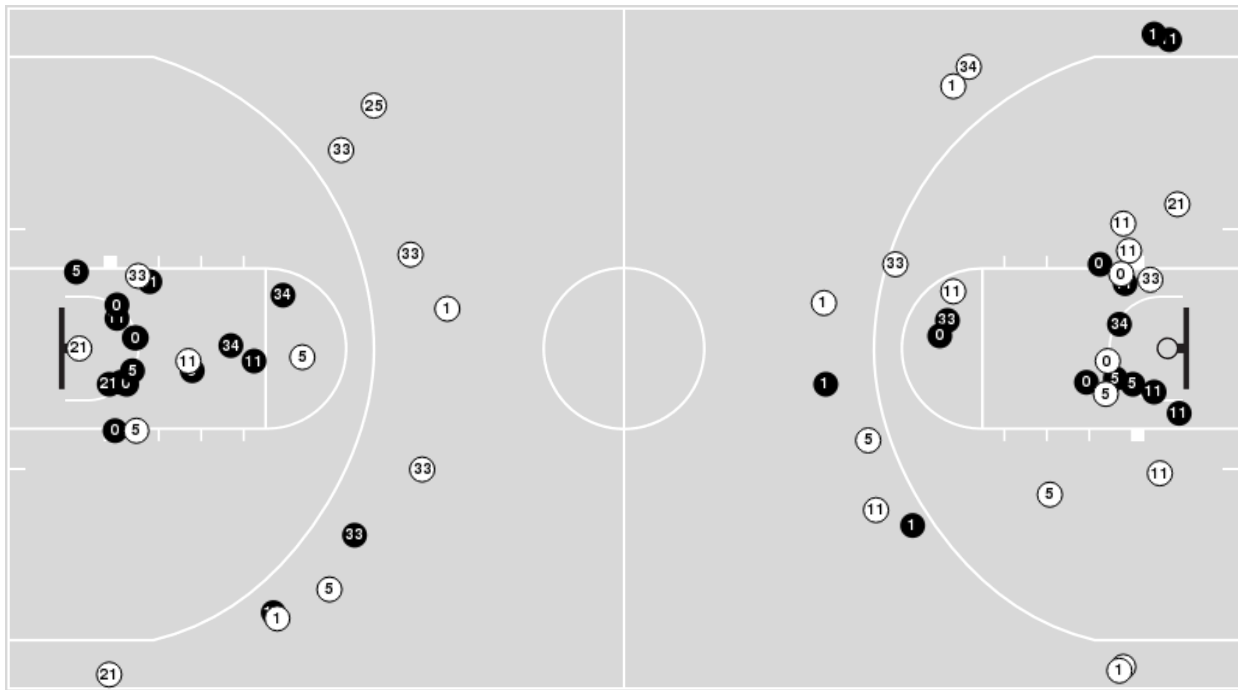

Officials: Maj Forsberg, Thomas Danaher, Billy Smith

Players => 0, 1, 2, 5, 10, 11, 12, 15, 21, 25, 33, 34 FG Types=>AllResults=>All

Notre Dame

All Field Goals