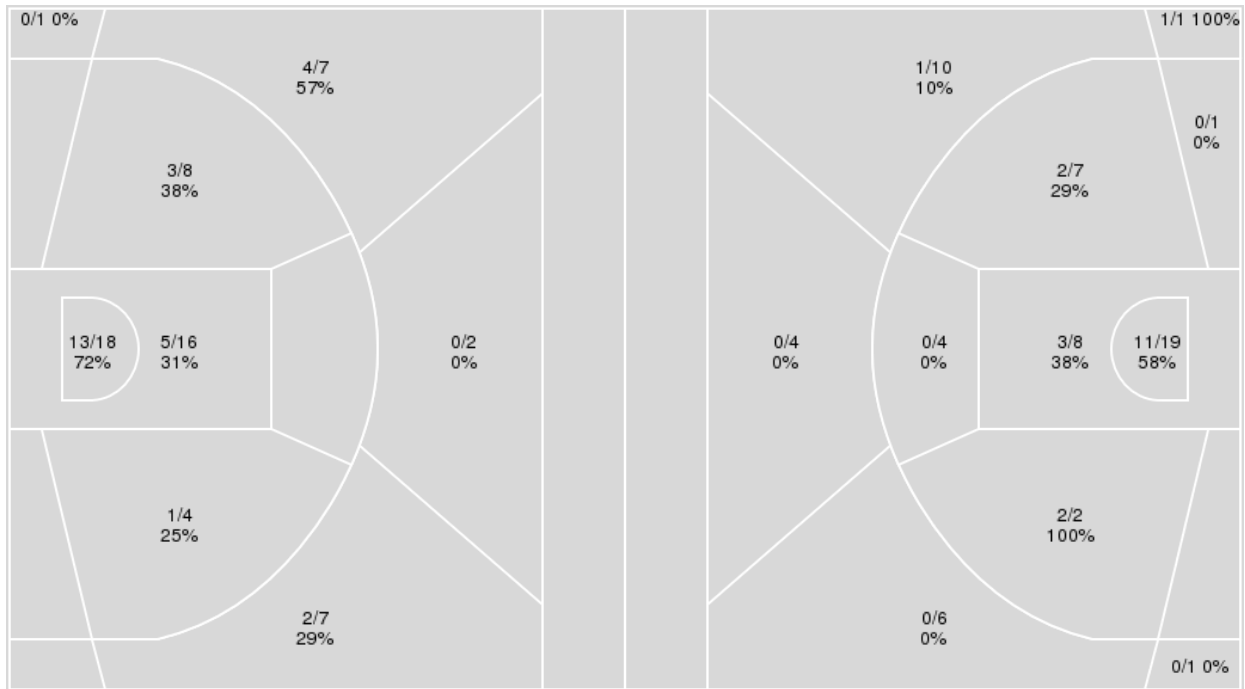

Officials: Dee Kantner, Tiara Cruse, Jeffrey Smith

{ Players => 0, 2, 3, 5, 10, 11, 12, 13, 14, 21, 22, 23, 44, 45; } FG
Types => All; Results => All;

{ Players => 0, 1, 2, 5, 10, 11, 12, 15, 21, 25, 33, 34; } FG Types => All;
Results => All;

#3 Louisville

#18 Notre Dame

#3 Louisville	M/A	%
Field Goals	28/63	44
2 Points	22/46	48
3 Points	6/17	35
Free Throws	11/14	79

#18 Notre Dame	M/A	%
Field Goals	20/63	32
2 Points	18/41	44
3 Points	2/22	9
Free Throws	5/10	50