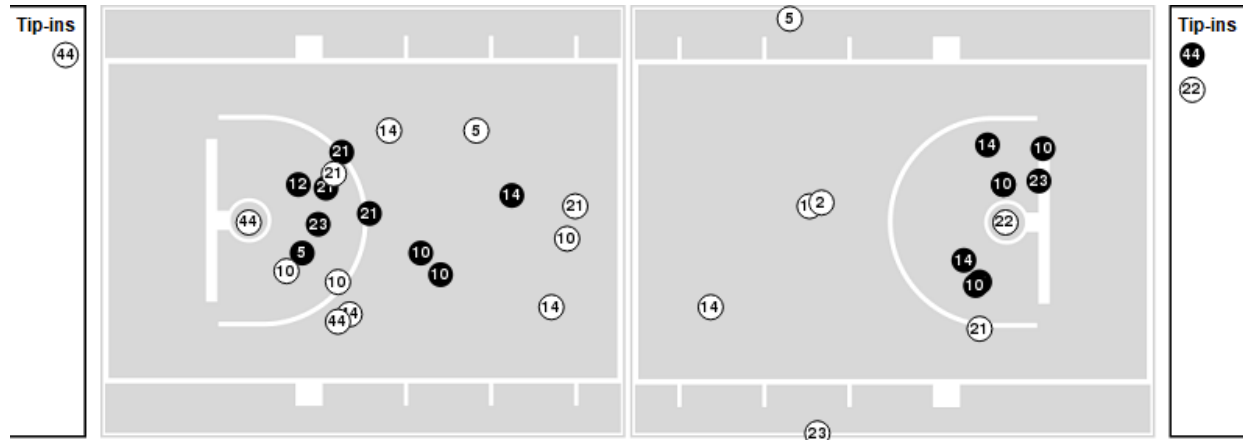

Blow Up Chart

● Made ○ Missed N - Player Number

#3 Louisville	M/A	%
Field Goals	28/63	44
2 Points	22/46	48
3 Points	6/17	35
Free Throws	11/14	79

#3 Louisville	M/A	%
Points in the Paint	36 (18 / 34)	53
Fast Break Points	10 (5/5)	100
Second Chance Points	17 (10/16)	63
Effective FG%	49