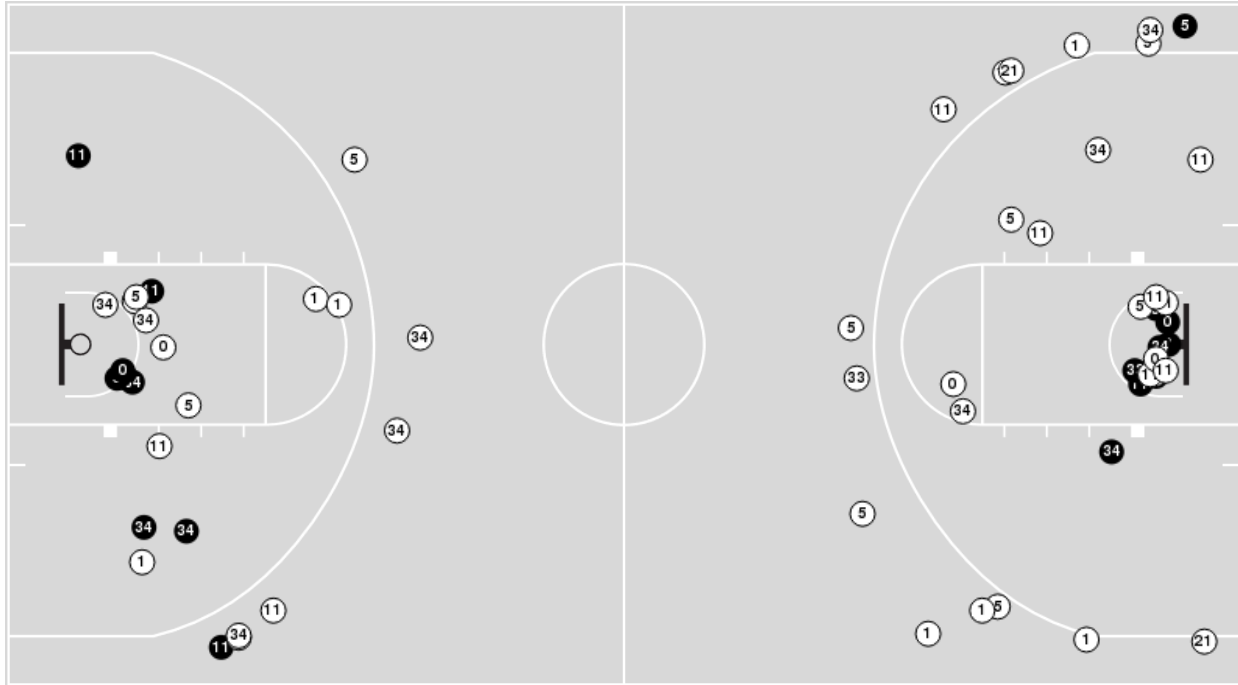

Players => 0, 1, 2, 5, 10, 11, 12, 15, 21, 25, 33, 34 FG Types=>AllResults=>All
#18 Notre Dame

All Field Goals