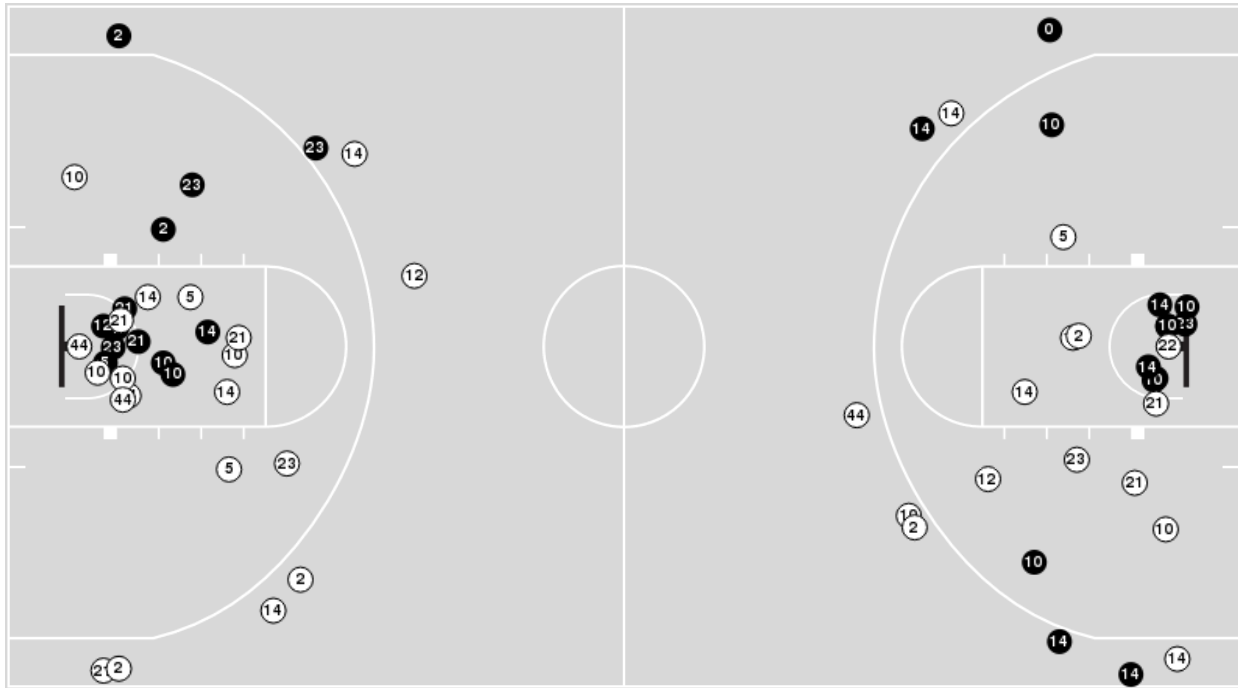

Officials: Dee Kantner, Tiara Cruse, Jeffrey Smith

Players => 0, 2, 3, 5, 10, 11, 12, 13, 14, 21, 22, 23, 44, 45FG Types=>AllResults=>All

#3 Louisville

All Field Goals