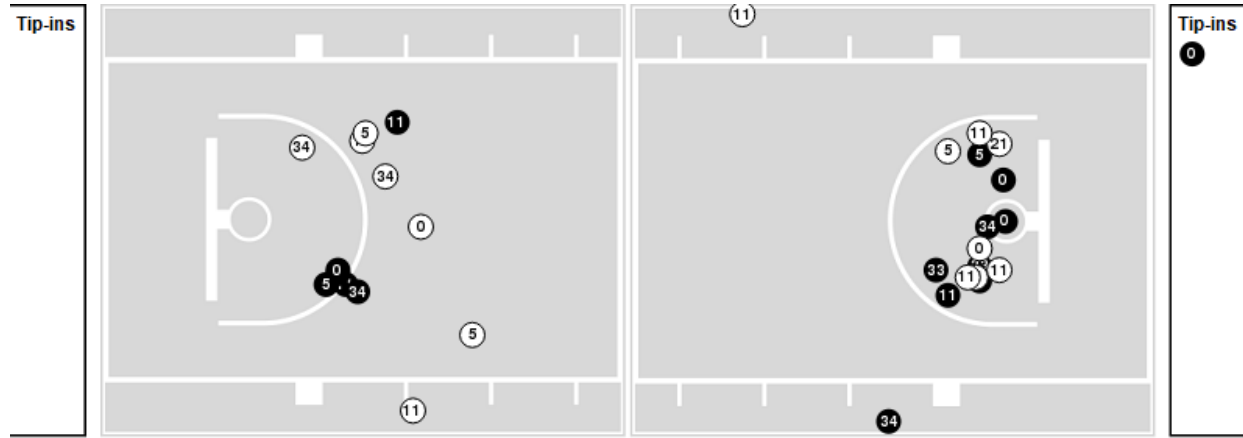

Blow Up Chart

● Made ○ Missed N - Player Number

#18 Notre Dame	M/A	%
Field Goals	20/63	32
2 Points	18/41	44
3 Points	2/22	9
Free Throws	5/10	50

#18 Notre Dame	M/A	%
Points in the Paint	28 (14 / 27)	52
Fast Break Points	2 (1/1)	100
Second Chance Points	6 (3/11)	27
Effective FG%	33