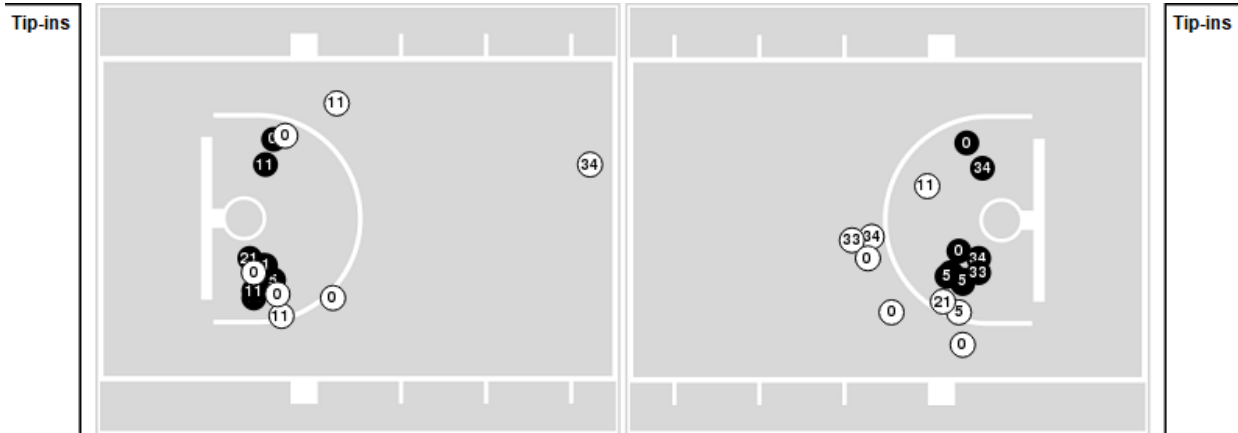

Blow Up Chart

● Made ○ Missed N - Player Number

Notre Dame	M/A	%
Field Goals	26/55	47
2 Points	20/39	51
3 Points	6/16	38
Free Throws	11/13	85

Notre Dame	M/A	%
Points in the Paint	34 (17 / 32)	53
Fast Break Points	8 (5/5)	100
Second Chance Points	12 (8/10)	80
Effective FG%	53