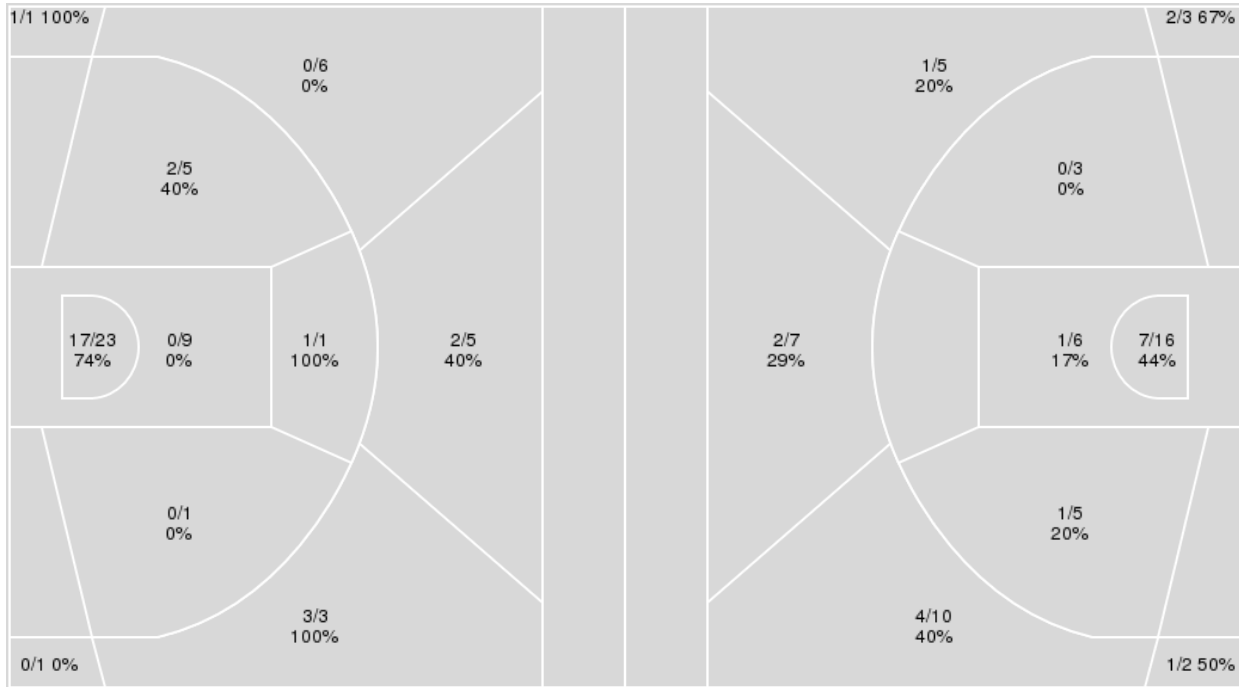

Officials: Luis Gonzalez, Jules Gallien, Krystle Apellaniz

{ Players => 0, 1, 2, 5, 10, 11, 12, 15, 21, 25, 33, 34; } FG Types => All;
Results => All;

{ Players => 0, 1, 3, 4, 5, 12, 13, 20, 21, 22, 23, 25, 33, 35; } FG Types
=> All; Results => All;

Notre Dame

Miami (FL)

Notre Dame	M/A	%
Field Goals	26/55	47
2 Points	20/39	51
3 Points	6/16	38
Free Throws	11/13	85

Miami (FL)	M/A	%
Field Goals	19/57	33
2 Points	9/30	30
3 Points	10/27	37
Free Throws	5/11	45