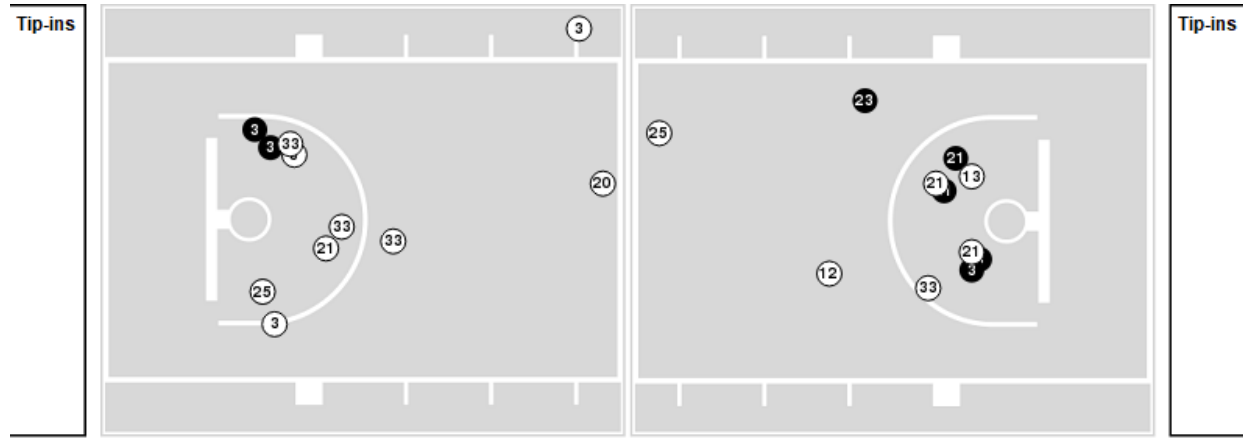

**Officials:** Luis Gonzalez, Jules Gallien, Krystle Apellaniz

Players => 0, 1, 3, 4, 5, 12, 13, 20, 21, 22, 23, 25, 33, 35FG Types=>AllResults=>All

**Miami (FL)**

**All Field Goals**

**Blow Up Chart**

● Made ○ Missed N - Player Number