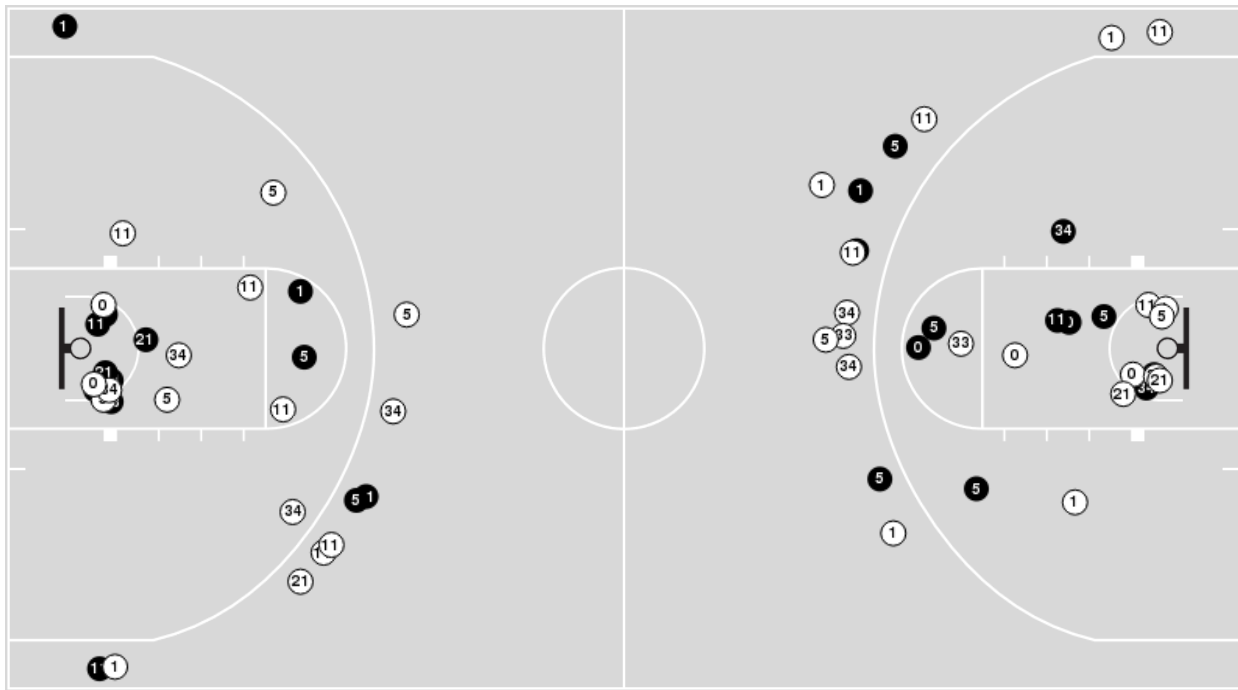

Officials: Joseph Vaszily, Carla Fountain, Rod Creech

Players => 0, 1, 2, 5, 10, 11, 12, 15, 21, 25, 33, 34FG Types=>AllResults=>All

Notre Dame

All Field Goals