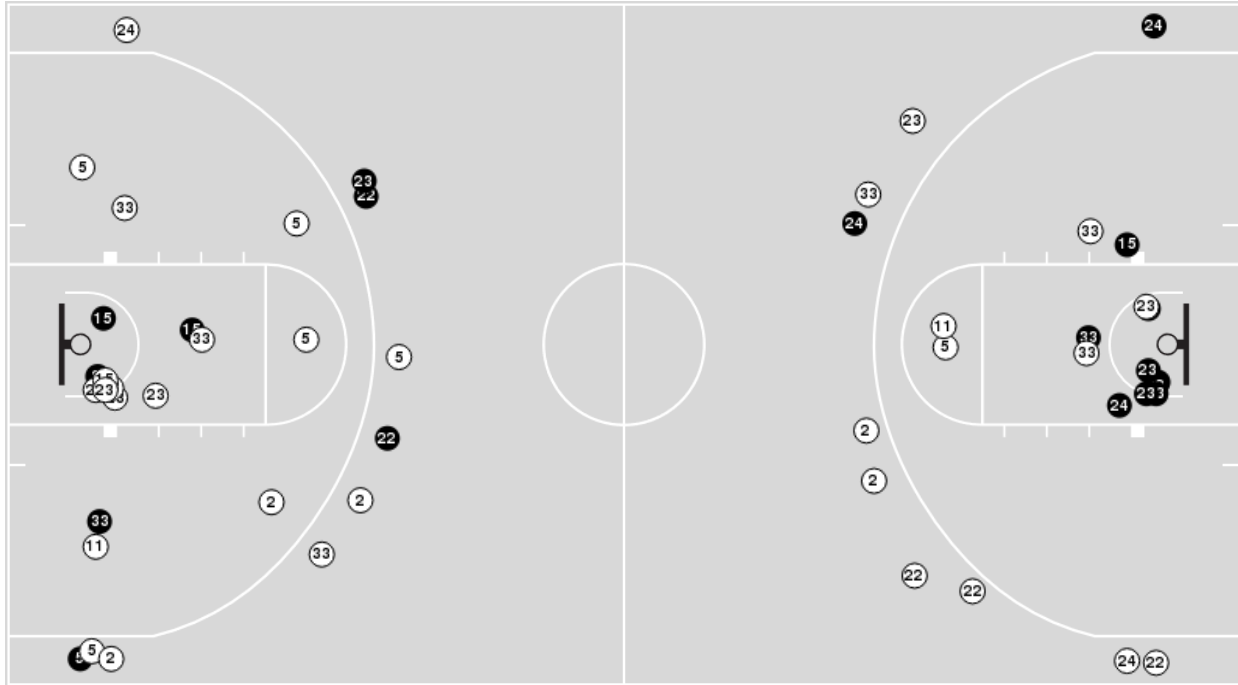

Officials: Joseph Vaszily, Carla Fountain, Rod Creech

Players => 2, 3, 5, 11, 15, 21, 22, 23, 24, 31, 33, 35FG Types=>AllResults=>All

Virginia Tech

All Field Goals