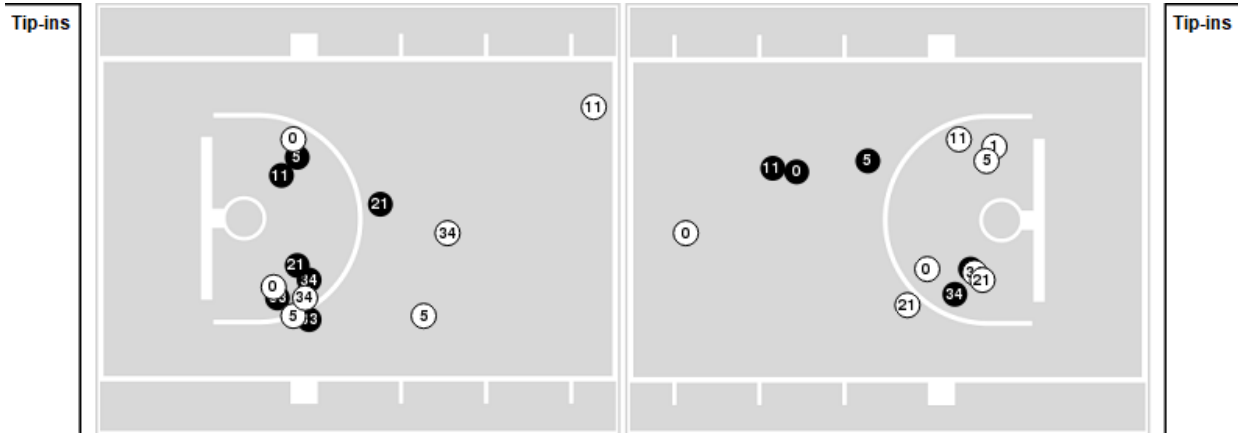

Blow Up Chart

● Made ○ Missed N - Player Number

Notre Dame	M/A	%
Field Goals	26/63	41
2 Points	18/39	46
3 Points	8/24	33
Free Throws	8/12	67

Notre Dame	M/A	%
Points in the Paint	24 (12 / 27)	44
Fast Break Points	9 (5/6)	83
Second Chance Points	13 (7/14)	50
Effective FG%	48