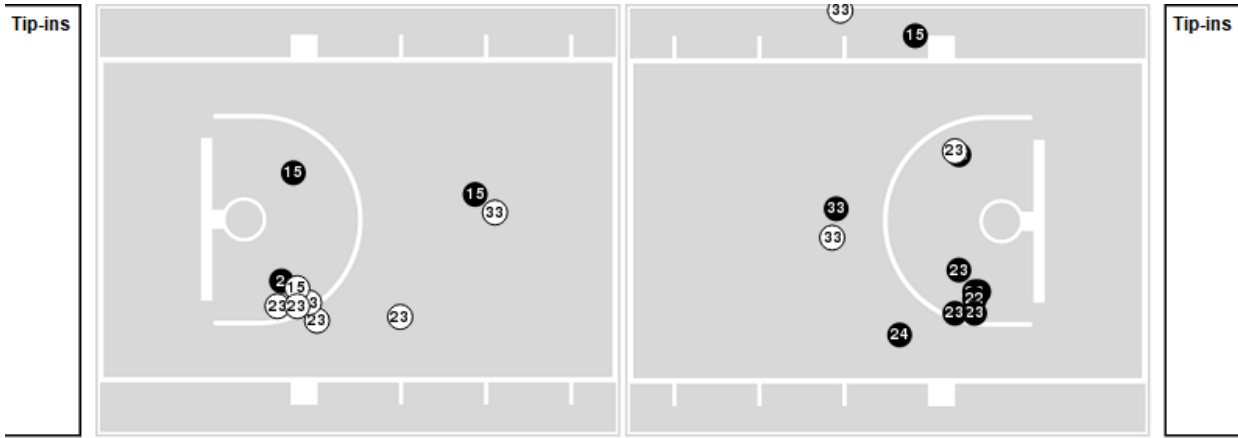

Blow Up Chart

● Made ○ Missed N - Player Number

Virginia Tech	M/A	%
Field Goals	20/52	38
2 Points	14/32	44
3 Points	6/20	30
Free Throws	9/12	75

Virginia Tech	M/A	%
Points in the Paint	24 (12 / 21)	57
Fast Break Points	0 (0/0)	0
Second Chance Points	6 (5/8)	63
Effective FG%	44