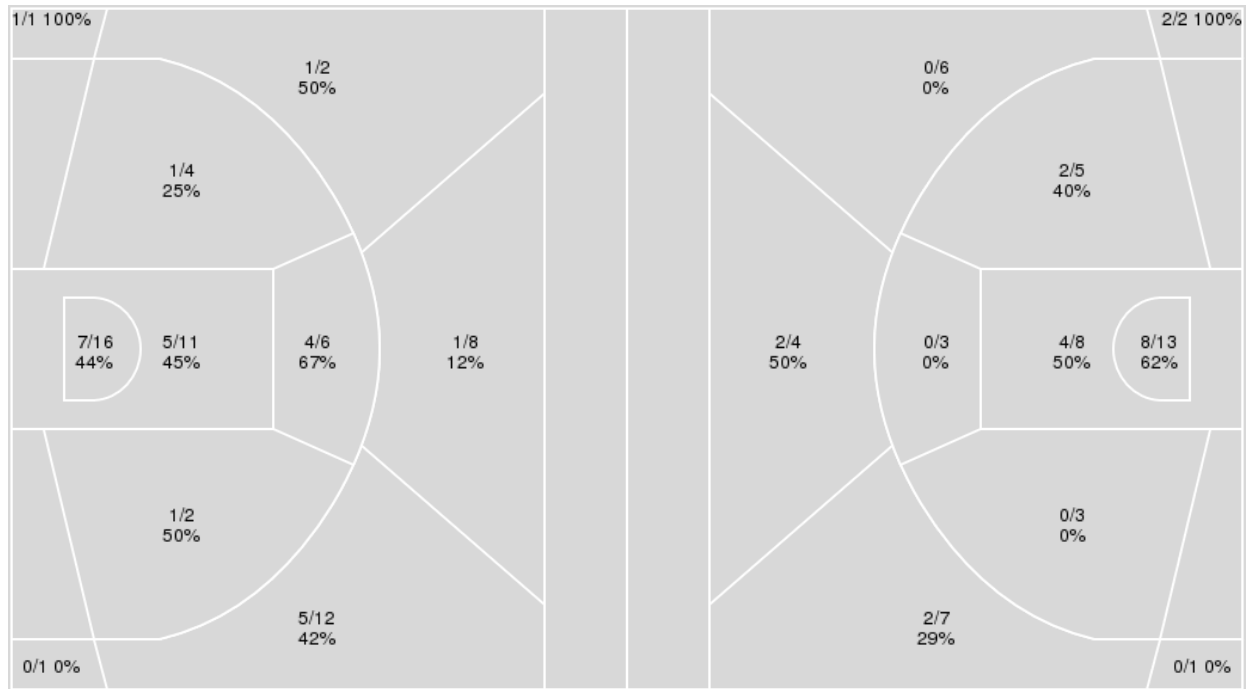

Officials: Joseph Vaszily, Carla Fountain, Rod Creech

{ Players => 0, 1, 2, 5, 10, 11, 12, 15, 21, 25, 33, 34; } FG Types => All;
Results => All;

{ Players => 2, 3, 5, 11, 15, 21, 22, 23, 24, 31, 33, 35; } FG Types =>
All; Results => All;

Notre Dame

Virginia Tech

Notre Dame	M/A	%
Field Goals	26/63	41
2 Points	18/39	46
3 Points	8/24	33
Free Throws	8/12	67

Virginia Tech	M/A	%
Field Goals	20/52	38
2 Points	14/32	44
3 Points	6/20	30
Free Throws	9/12	75