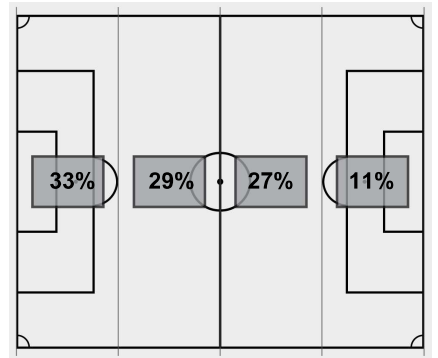

### Cautions and ejections:

YC - Tigers #24 56:09

Stadium: Alumni Stadium

Officials: Referee: Nicholas Balcer; Asst. Referee: Doug Ferguson; Frank Pizana; Alt. Official: Carlos Leyva;

Offsides: Clemson 1, Notre Dame 2.

**Soccer Box Score (Final)**  
**2020-21 Women's Soccer**  
**Clemson vs Notre Dame (10/18/2020 at Notre Dame, IN, UNITED STATES)**

Attacking Direction →

9	TOTAL SHOTS	19
4	SHOTS ON TARGET	11
10	SAVES	2
4	CORNERS	11
1	OFFSIDES	2
1	YELLOW CARDS	0
0	RED CARDS	0
48%	POSSESSION TOTAL	52%