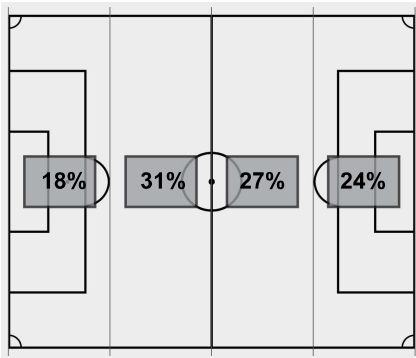

### Cautions and ejections:

YC - Tigers #24 56:09

Stadium: Alumni Stadium

Officials: Referee: Nicholas Balcer; Asst. Referee: Doug Ferguson; Frank Pizana; Alt. Official: Carlos Leyva;

Offsides: Clemson 1, Notre Dame 2.

**Soccer Box Score (Final)**  
**2020-21 Women's Soccer**  
**Clemson vs Notre Dame (10/18/2020 at Notre Dame, IN, UNITED STATES)**

Attacking Direction →

9	TOTAL SHOTS	19
4	SHOTS ON TARGET	11
10	SAVES	2
4	CORNERS	11
1	OFFSIDES	2
1	YELLOW CARDS	0
0	RED CARDS	0
48%	POSSESSION TOTAL	52%