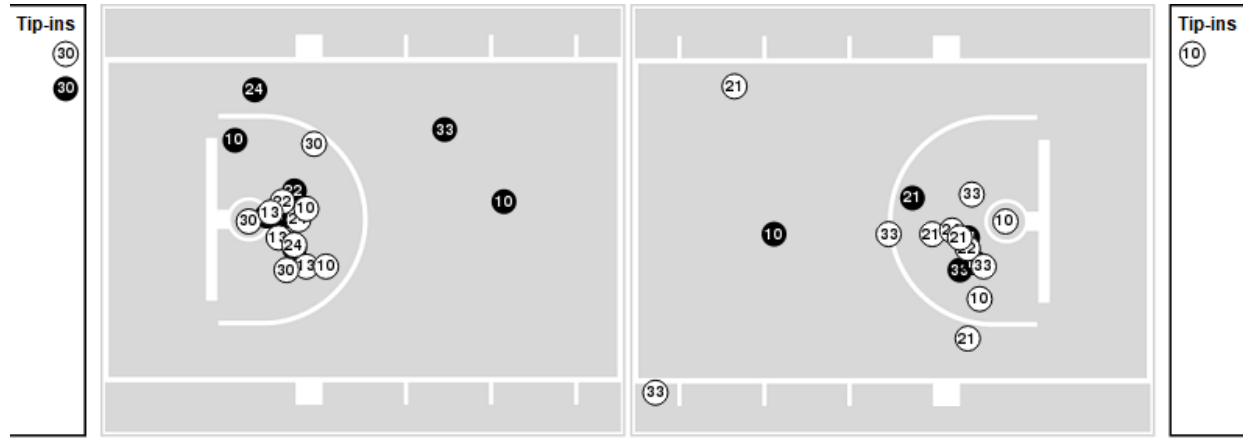

Blow Up Chart

● Made   ○ Missed   N - Player Number

Notre Dame	M/A	%
Field Goals	19/52	37
2 Points	17/42	40
3 Points	2/10	20
Free Throws	20/33	61

Notre Dame	M/A	%
Points in the Paint	32 (16 / 38)	42
Fast Break Points	9 (6/7)	86
Second Chance Points	14 (10/19)	53
Effective FG%	38