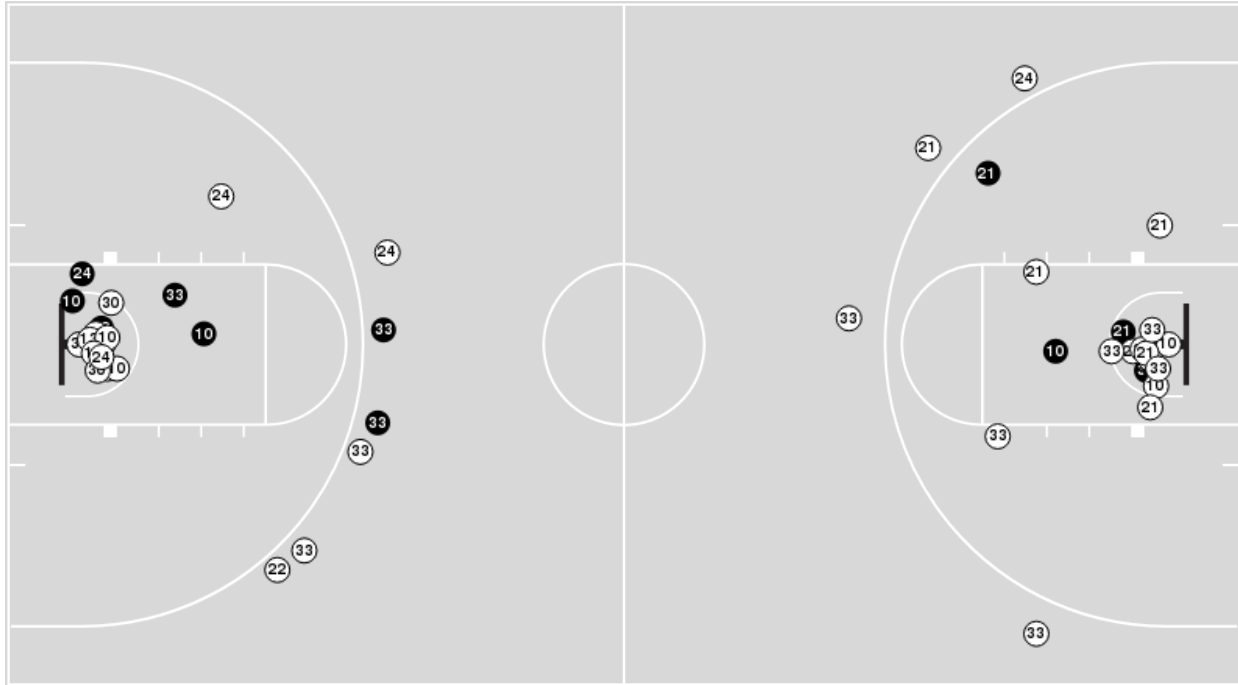

Players => AllFG Types=>AllResults=>All

Notre Dame

All Field Goals