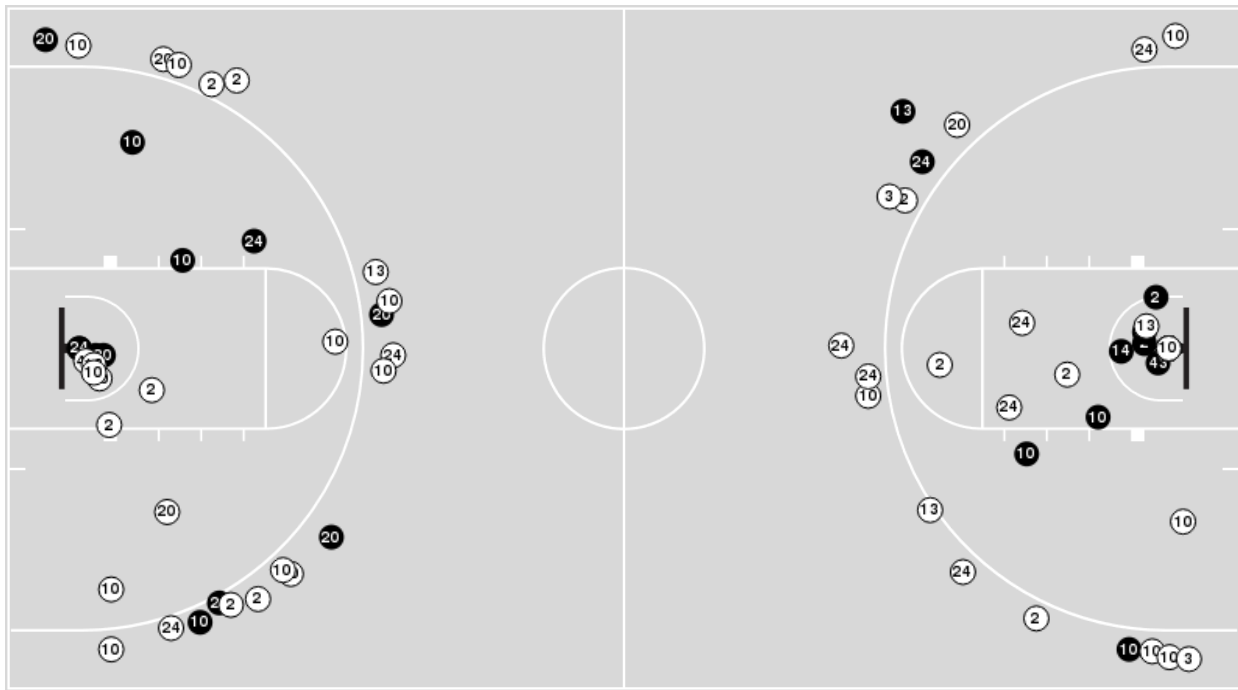

Players => 0, 2, 3, 5, 10, 11, 12, 13, 14, 15, 20, 21, 23, 24, 32, 43 FG Types=>All Results=>All

Fordham

All Field Goals