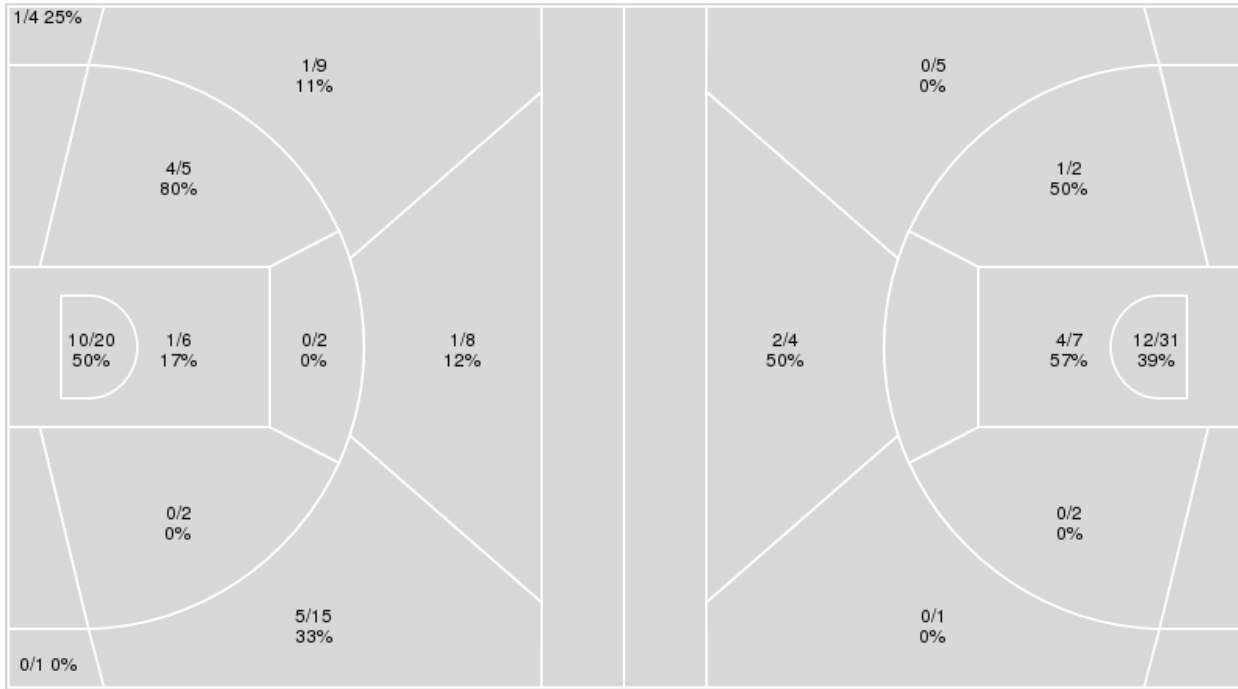

Notre Dame at Fordham

11/06/19 Rose Hill Gym, Bronx
2019-20 Women's Basketball

Officials: Ed Sidlasky, Kevin Dillard, Kristi Mosley

{ Players => 0, 2, 3, 5, 10, 11, 12, 13, 14, 15, 20, 21, 23, 24, 32, 43; }
FG Types => All; Results => All;

{ Players => All; } FG Types => All; Results => All;

Fordham

Notre Dame

Fordham	M/A	%
Field Goals	23/72	32
2 Points	15/34	44
3 Points	8/38	21
Free Throws	1/2	50

Notre Dame	M/A	%
Field Goals	19/52	37
2 Points	17/42	40
3 Points	2/10	20
Free Throws	20/33	61