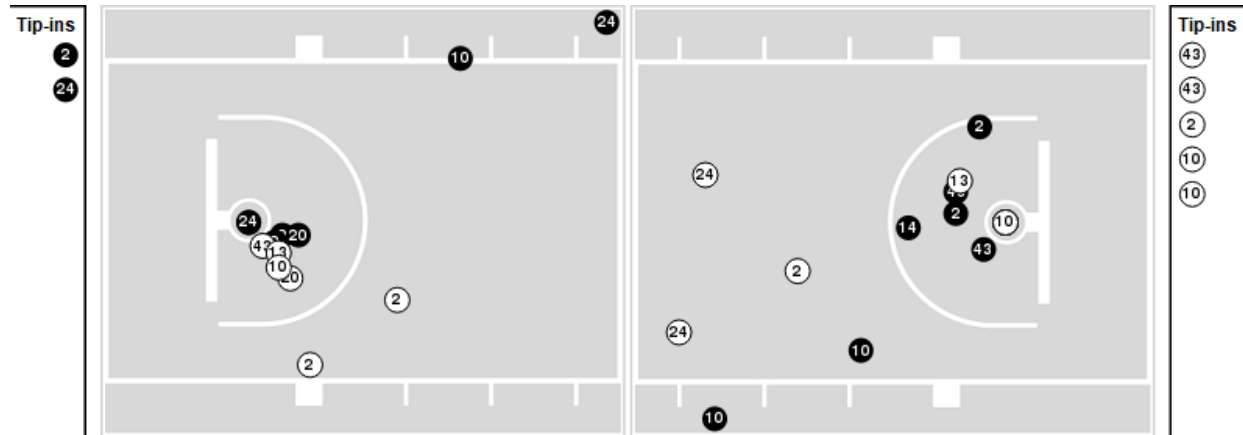

**Fordham**

**All Field Goals**

**Blow Up Chart**

● Made ○ Missed N - Player Number

Fordham	M/A	%
Field Goals	23/72	32
2 Points	15/34	44
3 Points	8/38	21
Free Throws	1/2	50

Fordham	M/A	%
Points in the Paint	22 (11 / 26)	42
Fast Break Points	3 (2/3)	67
Second Chance Points	9 (4/13)	31
Effective FG%	38	