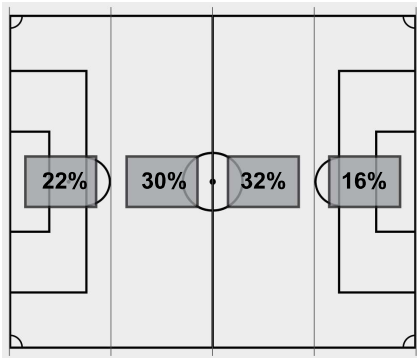

Corner kicks	1	2	Total
Billikens	0	4	4
Fighting Irish	1	4	5

Fouls	1	2	Total
Billikens	6	5	11
Fighting Irish	4	5	9

**Scoring summary:**

No.	Time	Team	Goal scorer	Assist	Description
1.	76:07	UND	Sammi Fisher		Penalty kick

**Cautions and ejections:**

RC (straight) - Billikens #1 76:07

Win-Littman, Brooke (1-0-0). Loss-Niehaus, Mary (0-1-0).

Stadium: Alumni Stadium

Officials: Referee: Ryan Slack; Asst. Referee: Anthony Vasoli; Justin Bell; Alt. Official: Erin Patterson;

Offsides: Saint Louis 1, Notre Dame 3.

**Soccer Box Score (Final)**  
**2019-20 Women's Soccer**  
**Saint Louis vs Notre Dame (8/22/2019 at Notre Dame, UNITED STATES)**

Attacking Direction →

11	TOTAL SHOTS	18
4	SHOTS ON TARGET	6
5	SAVES	4
4	CORNERS	5
1	OFFSIDES	3
0	YELLOW CARDS	0
1	RED CARDS	0
44%	POSSESSION TOTAL	56%