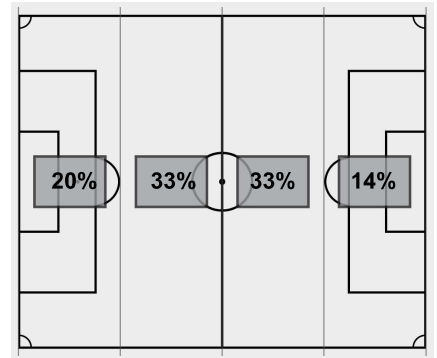

Offsides: Saint Louis 1, Notre Dame 3.

**Soccer Box Score (Final)**  
**2019-20 Women's Soccer**  
**Saint Louis vs Notre Dame (8/22/2019 at Notre Dame, UNITED STATES)**

Attacking Direction →

11	TOTAL SHOTS	18
4	SHOTS ON TARGET	6
5	SAVES	4
4	CORNERS	5
1	OFFSIDES	3
0	YELLOW CARDS	0
1	RED CARDS	0
44%	POSSESSION TOTAL	56%