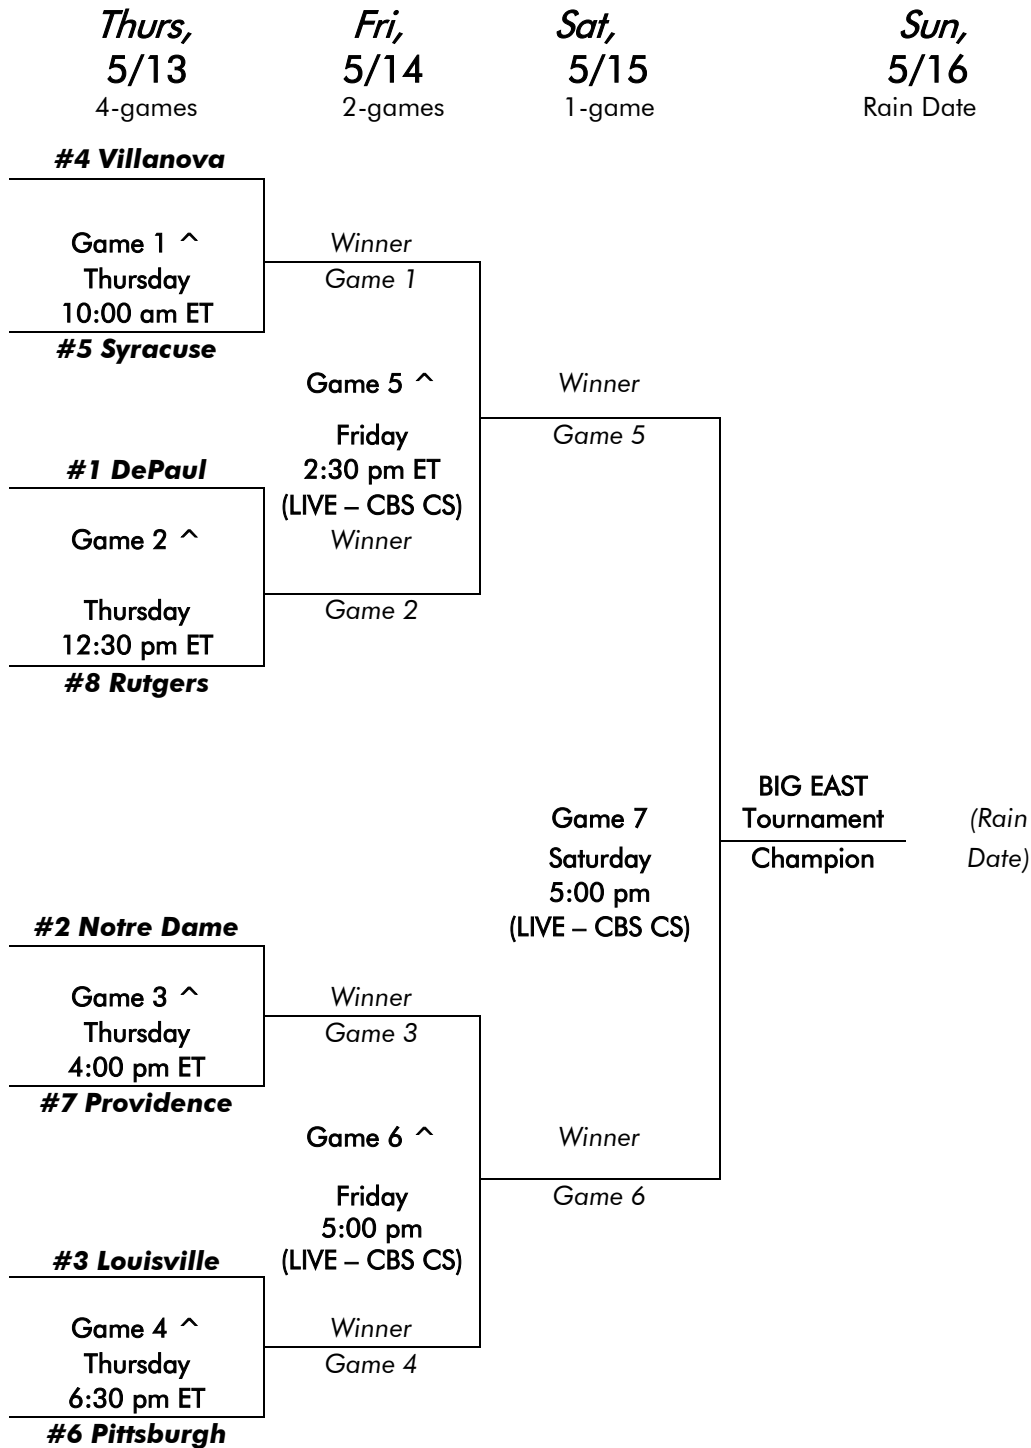

2010 BIG EAST SOFTBALL 8-TEAM CHAMPIONSHIP BRACKET

^ = Conference staff has the discretion to change the order of the Day 1 Quarterfinal games, and the corresponding Semifinals, based on the host/local institution participating in the championship.