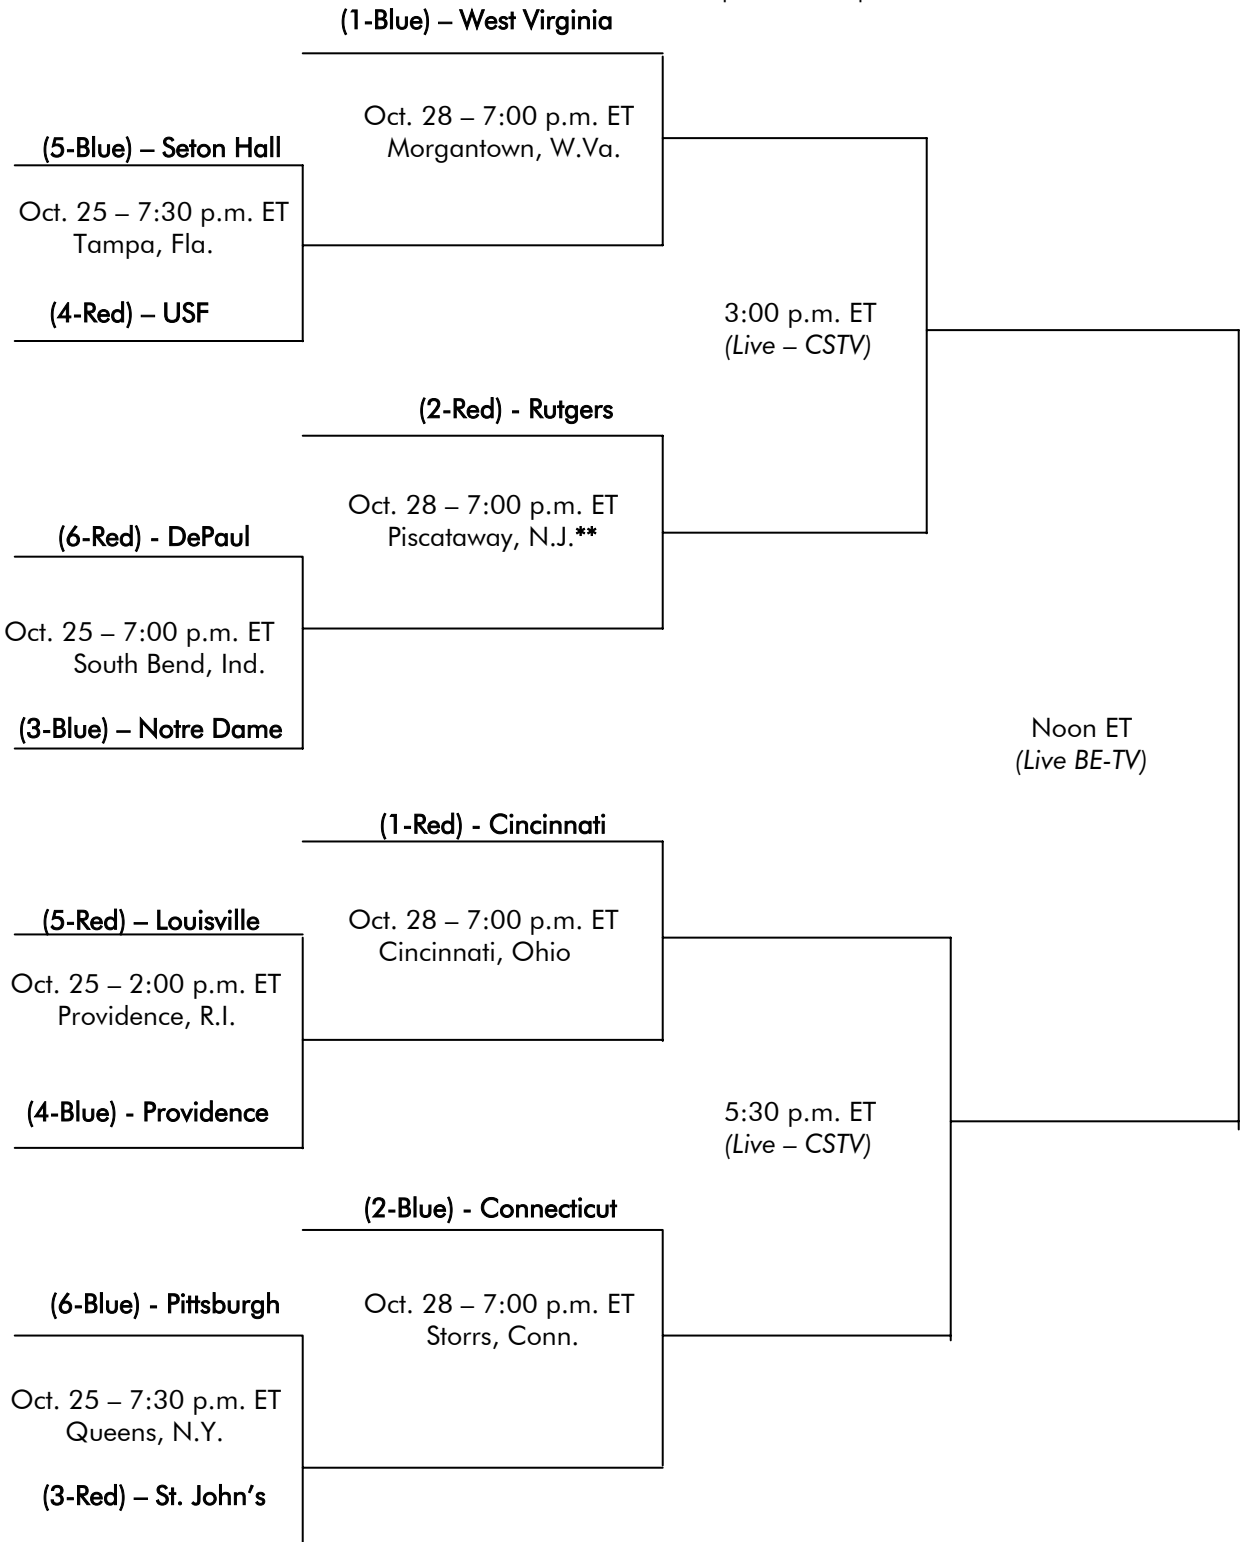

2006 BIG EAST MEN'S SOCCER 12-TEAM BRACKET

Wed., Oct. 25
Campus Sites
First Round

Sat., Oct. 28
Campus Site
Quarterfinals

November 3 & 5
Yurcak Stadium, Piscataway, NJ - Rutgers
Fri./Semifinals **Sun./Final**
3:00 p.m. & 5:30 p.m. ET Noon ET

NOTE: Conference staff will have the discretion to change the order of the championship semifinals based on the host/local institution's participation.
** - Game time might be adjusted to accommodate Rutgers women's soccer quarterfinal game.