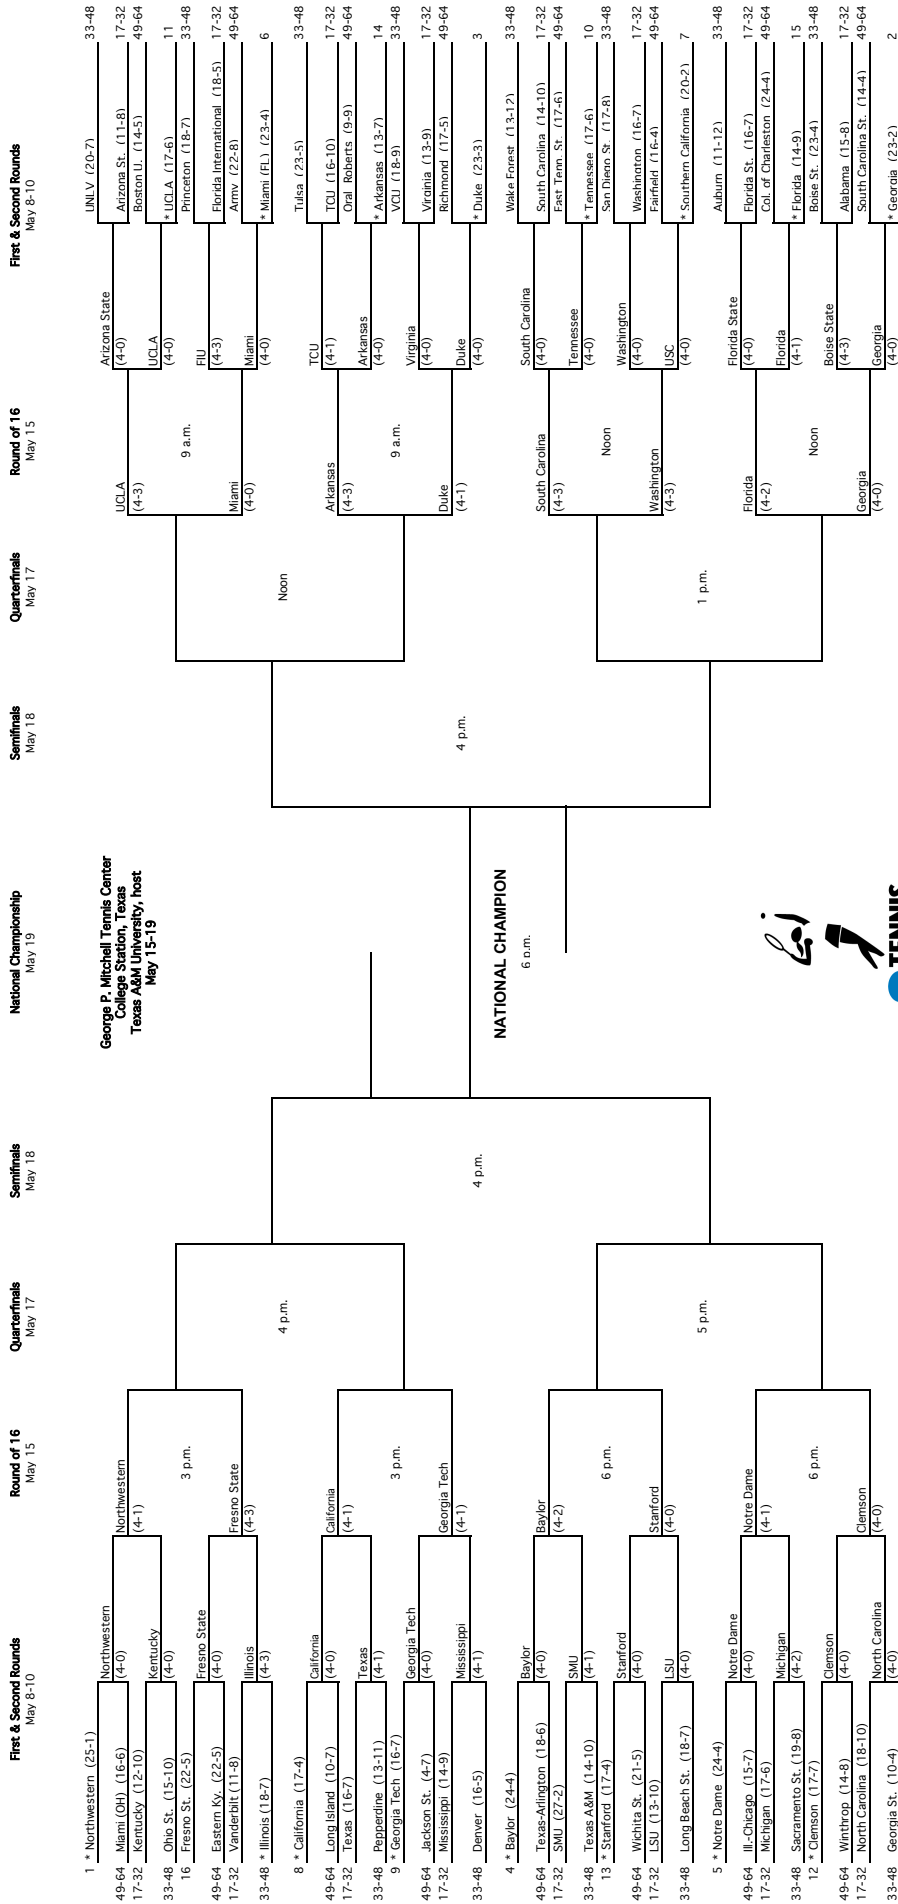

2009 NCAA Division I Women's TENNIS CHAMPIONSHIPS

Event: Team Championship

University of Notre Dame

Notre Dame Season Statistics (Through matches of May 09, 2009)

Overall: 26-4 Conference: 3-0 Region: 7-2 Home: 10-1 Away: 9-2 Neutral: 7-1
vs National ranked: 8-4 vs Regional ranked: 0-0

SINGLES	vs Ranked													
	Overall	Dual	Tour	Conf	1	2	3	4	5	6	Nat'l	Reg'l	Strk	Last10
Cosmina Ciobanu.....	24-6	21-3	3-3	3-0	---	1-0	5-2	7-0	8-1	---	1-2	0-0	W 4	5-1
Kristy Frilling.....	27-9	19-8	8-1	2-1	1-0	18-8	---	---	---	---	6-4	0-0	W 1	6-2
Kali Krisik.....	28-8	18-7	10-1	3-0	---	---	2-4	3-2	5-0	8-1	1-4	0-0	W11	7-0
Shannon Mathews.....	32-6	26-2	6-4	3-0	---	---	1-0	9-1	7-1	9-0	0-3	0-0	W 9	9-0
Katie Potts.....	4-8	3-1	1-7	1-0	---	---	---	---	---	3-1	0-0	0-0	L 1	3-7
Kristen Rafael.....	23-13	15-11	8-2	1-1	---	---	6-5	5-2	2-2	2-2	1-6	0-0	L 1	4-5
Colleen Rielley.....	4-4	0-2	4-2	0-1	---	---	---	---	---	0-2	0-0	0-0	L 2	4-4
Kelcy Tefft.....	28-13	18-8	10-5	1-1	18-8	---	---	---	---	---	8-8	0-0	W 5	7-2
Totals.....	170-67	120-42	50-25	14-4	19-8	19-8	14-11	24-5	22-4	22-6	17-27	0-0		
Percentage.....	.717	.741	.667	.778	.704	.704	.560	.828	.846	.786	.386	.000		

DOUBLES	vs Ranked													
	Overall	Dual	Tour	Conf	1	2	3	Nat'l	Reg'l	Streak	Last10			
Kristy Frilling/Kelcy Tefft.....	35-3	22-2	13-1	2-0	22-2	---	---	8-2	0-0	W 8	9-1			
Kali Krisik/Kelcy Tefft.....	8-2	2-1	6-1	0-0	2-1	---	---	6-1	0-0	L 1	8-2			
Cosmina Ciobanu/Colleen Rielley.....	2-2	0-0	2-2	0-0	---	---	---	0-1	0-0	L 1	2-2			
Kali Krisik/Shannon Mathews.....	4-3	0-0	4-3	0-0	---	---	---	0-0	0-0	L 1	4-3			
Katie Potts/Kristen Rafael.....	3-1	0-0	3-1	0-0	---	---	---	0-0	0-0	W 3	3-1			
Katie Potts/Colleen Rielley.....	1-0	0-0	1-0	0-0	---	---	---	0-0	0-0	W 1	1-0			
Cosmina Ciobanu/Kali Krisik.....	19-6	16-6	3-0	2-0	---	16-6	---	1-0	0-0	W 5	9-1			
Shannon Mathews/Kristen Rafael.....	1-0	0-0	1-0	0-0	---	---	---	0-0	0-0	W 1	1-0			
Shannon Mathews/Colleen Rielley.....	24-8	22-8	2-0	3-0	---	2-0	20-8	0-0	0-0	W 8	9-1			
Cosmina Ciobanu/Katie Potts.....	2-0	2-0	0-0	1-0	---	---	2-0	0-0	0-0	W 2	2-0			
Cosmina Ciobanu/Kristy Frilling.....	2-1	2-1	0-0	0-0	---	2-1	---	0-0	0-0	W 2	2-1			
Kristy Frilling/Kali Krisik.....	1-0	1-0	0-0	1-0	1-0	---	---	0-0	0-0	W 1	1-0			
Totals.....	102-26	67-18	35-8	9-0	25-3	20-7	22-8	15-4	0-0					
Percentage.....	.797	.788	.814	1.000	.893	.741	.733	.789	.000